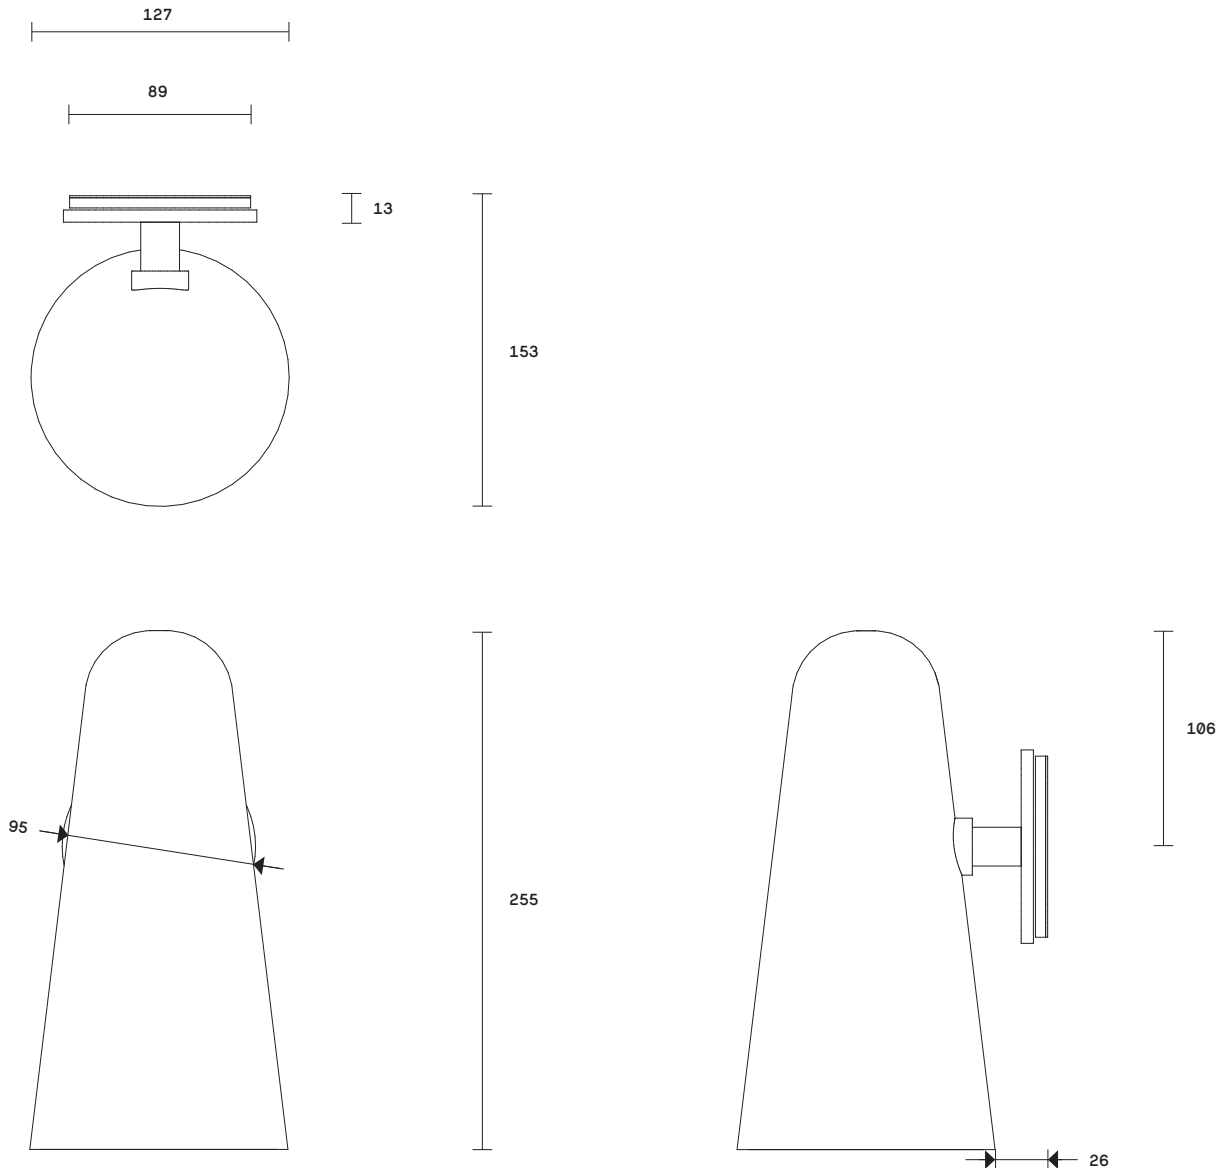

Embrace the art of light with the Domi wall sconce imbued with a sense of weightlessness, this unique design appears to float in mid air, gently skirting the wall.

Crafted from mouth blown glass, the delicate curves of the bell-shaped Domi shade are contrasted by the detailed fittings and an autumnal colour palette.

Domi is available in wall sconce and pendant.

Lead time

8 weeks

Light source

12V, G4 1.5W LED (2700k)

Requires driver / transformer

installation

Dimmable upon request

Dimensions

Backplate

Diameter 95mm

Shade

Height 255mm

Diameter 127mm (opening)

Fitting finishes

Articolo black

Matte white

Brass

Mid bronze

Shade combinations

Clear

Grey

Smoke

White frost