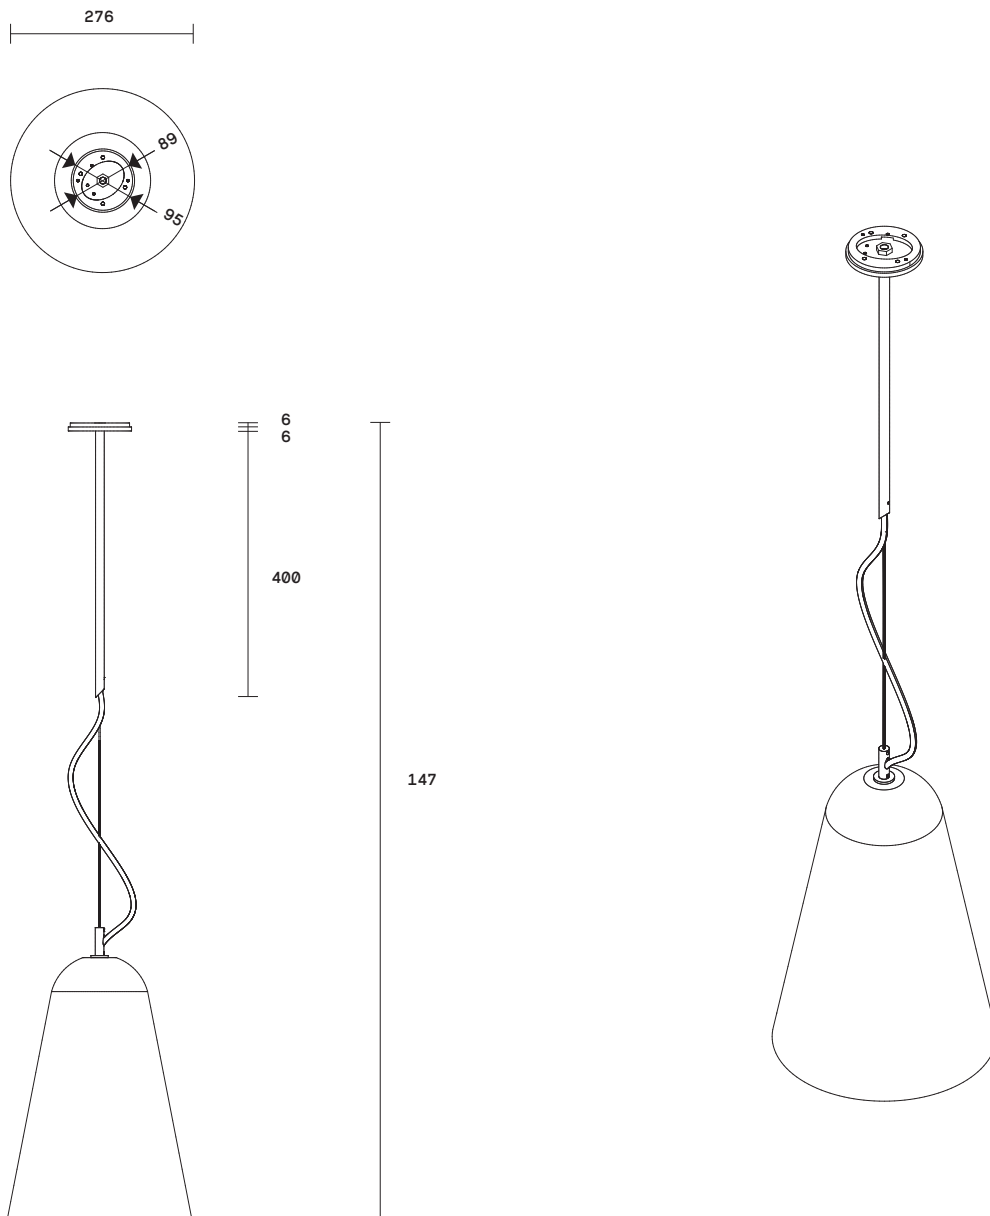

Domi Collection

Domi Collection
Pendant

Embrace the art of light with the Domi wall sconce imbued with a sense of weightlessness, this unique design appears to float in mid air, gently skirting the wall.

Crafted from mouth blown glass, the delicate curves of the bell-shaped Domi shade are contrasted by the detailed fittings and an autumnal colour palette.

Domi is available in wall sconce and pendant.

Lead time
8 - 10 weeks

Light source
240V, E14, 95mm 60W
Convertible

Dimensions
Rod
Length 400mm from ceiling
(in between flex cord adjustable)

Shade
Height 380mm
Diameter 270mm

Fitting finishes
Articolo black
Matte white
Brass

8 weeks

Light source

240V, E14 Small Fancy Round (35W)

Dimensions

Backplate
Diameter 95mm

Shade

Height 255mm
Diameter 127mm (opening)

Fitting finishes