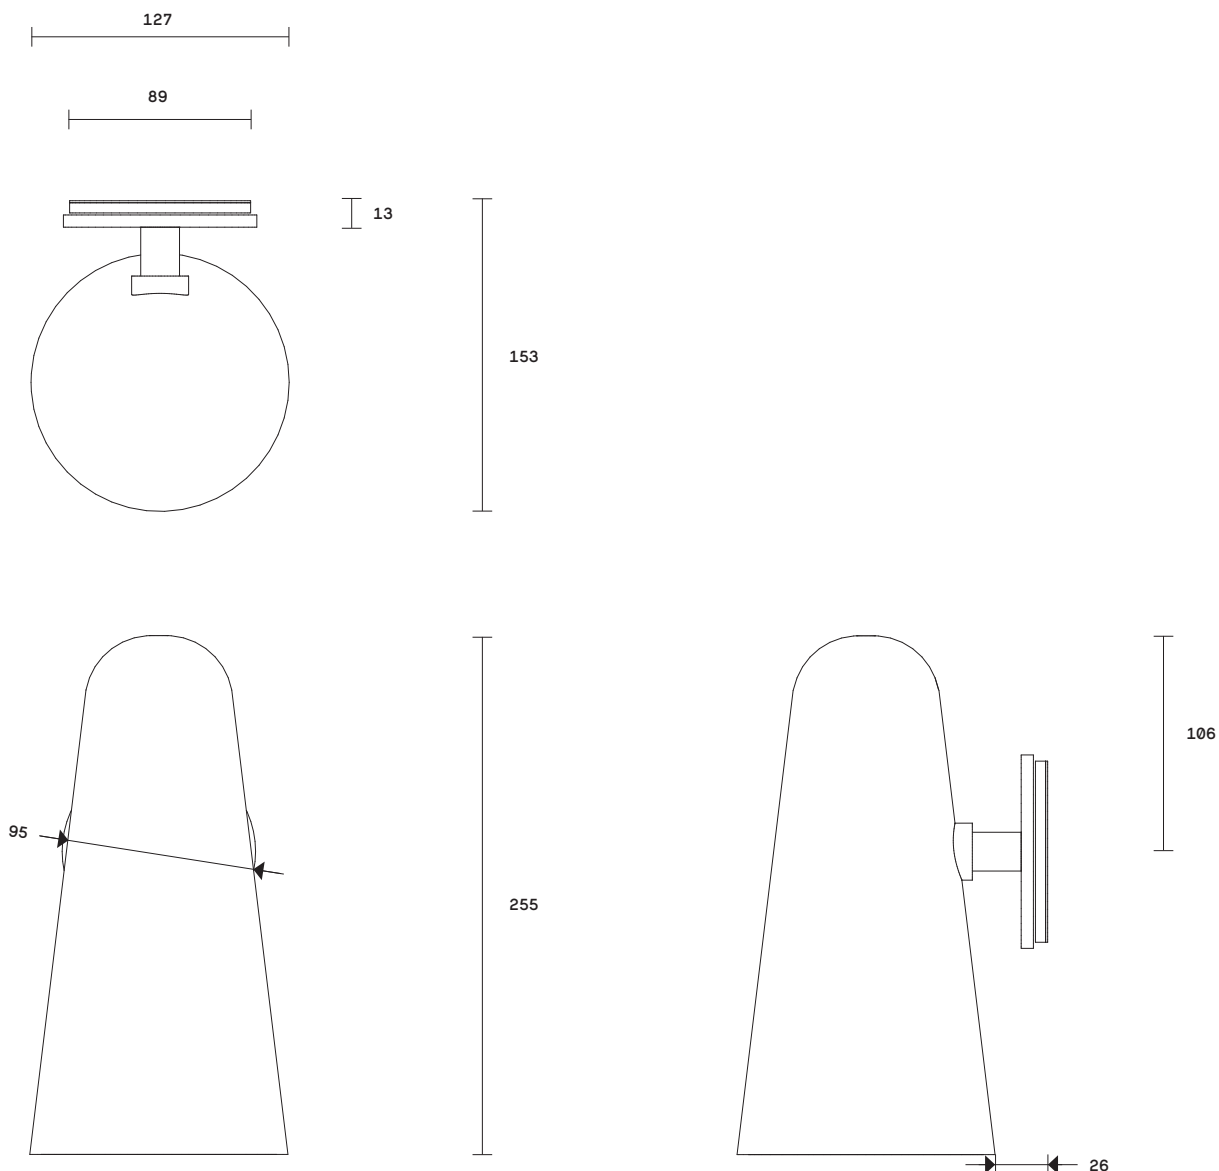

Embrace the art of light with the Domi wall sconce imbued with a sense of weightlessness, this unique design appears to float in mid air, gently skirting the wall.

Crafted from mouth blown glass, the delicate curves of the bell-shaped Domi shade are contrasted by the detailed fittings and an autumnal colour palette.

Domi is available in wall sconce and pendant.

Lead time

8 weeks

Light source

240V, E14 Small Fancy Round (35W)

Dimensions

Backplate
Diameter 95mm

Shade

Height 255mm
Diameter 127mm (opening)

Fitting finishes

Articolo black
Matte white
Brass
Mid bronze

Shade combinations

Clear
Grey
Smoke
White frost