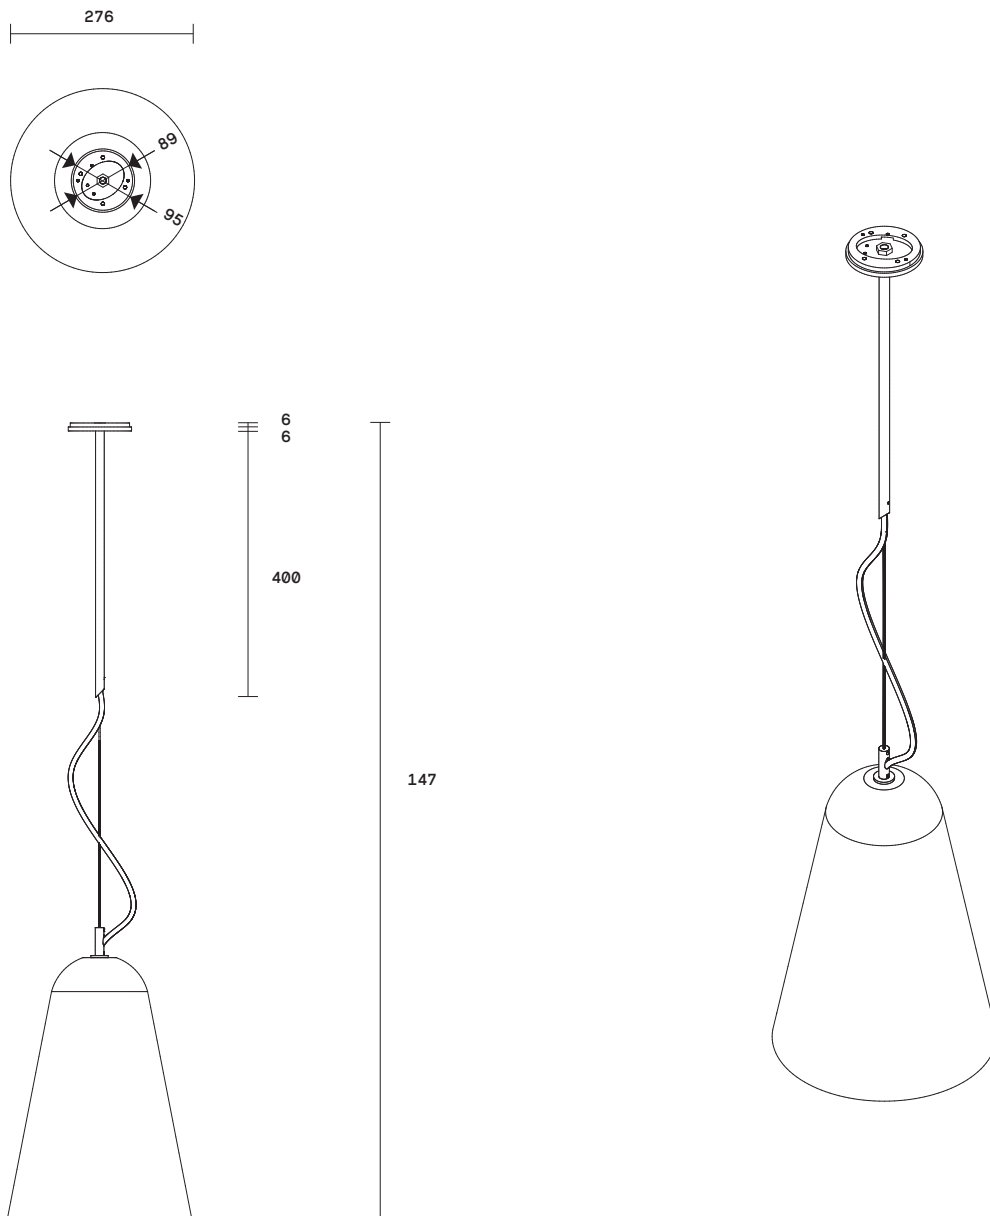

Domi Collection
Pendant

Embrace the art of light with the Domi wall sconce imbued with a sense of weightlessness, this unique design appears to float in mid air, gently skirting the wall.

Crafted from mouth blown glass, the delicate curves of the bell-shaped Domi shade are contrasted by the detailed fittings and an autumnal colour palette.

Domi is available in wall sconce and pendant.

Lead time
8 - 10 weeks

Light source
240V, E14, 95mm 60W
Convertible

Dimensions
Rod
Length 400mm from ceiling
(in between flex cord adjustable)

Shade
Height 380mm
Diameter 270mm

Fitting finishes
Articolo black
Matte white
Brass

Flex cord colours
Natural linen
White
Black/white mix

Shade combinations
Clear with white frost