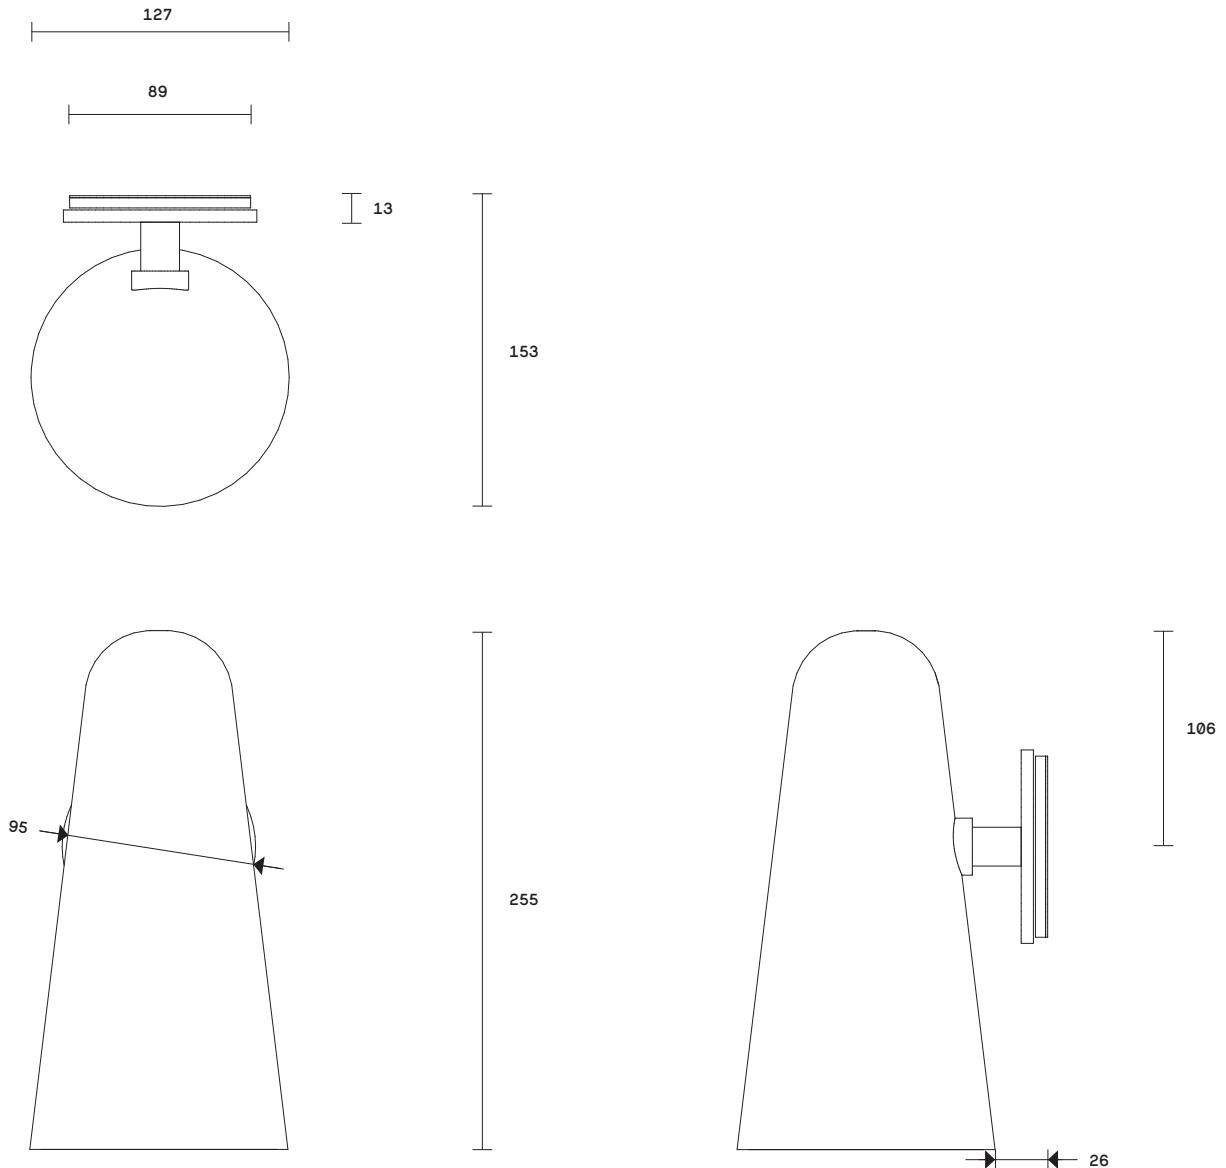

Domi Collection
Wall Sconce

Embrace the art of light with the Domi wall sconce imbued with a sense of weightlessness, this unique design appears to float in mid air, gently skirting the wall.

Crafted from mouth blown glass, the delicate curves of the bell-shaped Domi shade are contrasted by the detailed fittings and an autumnal colour palette.

Domi is available in wall sconce and pendant.

Lead time

8 weeks

Light source

12V, G4 1.5W LED (2700k)

Requires driver / transformer

installation

Dimmable upon request

Dimensions

Backplate

Diameter 95mm

Shade

Height 255mm

Diameter 127mm (opening)

Fitting finishes

Articolo black