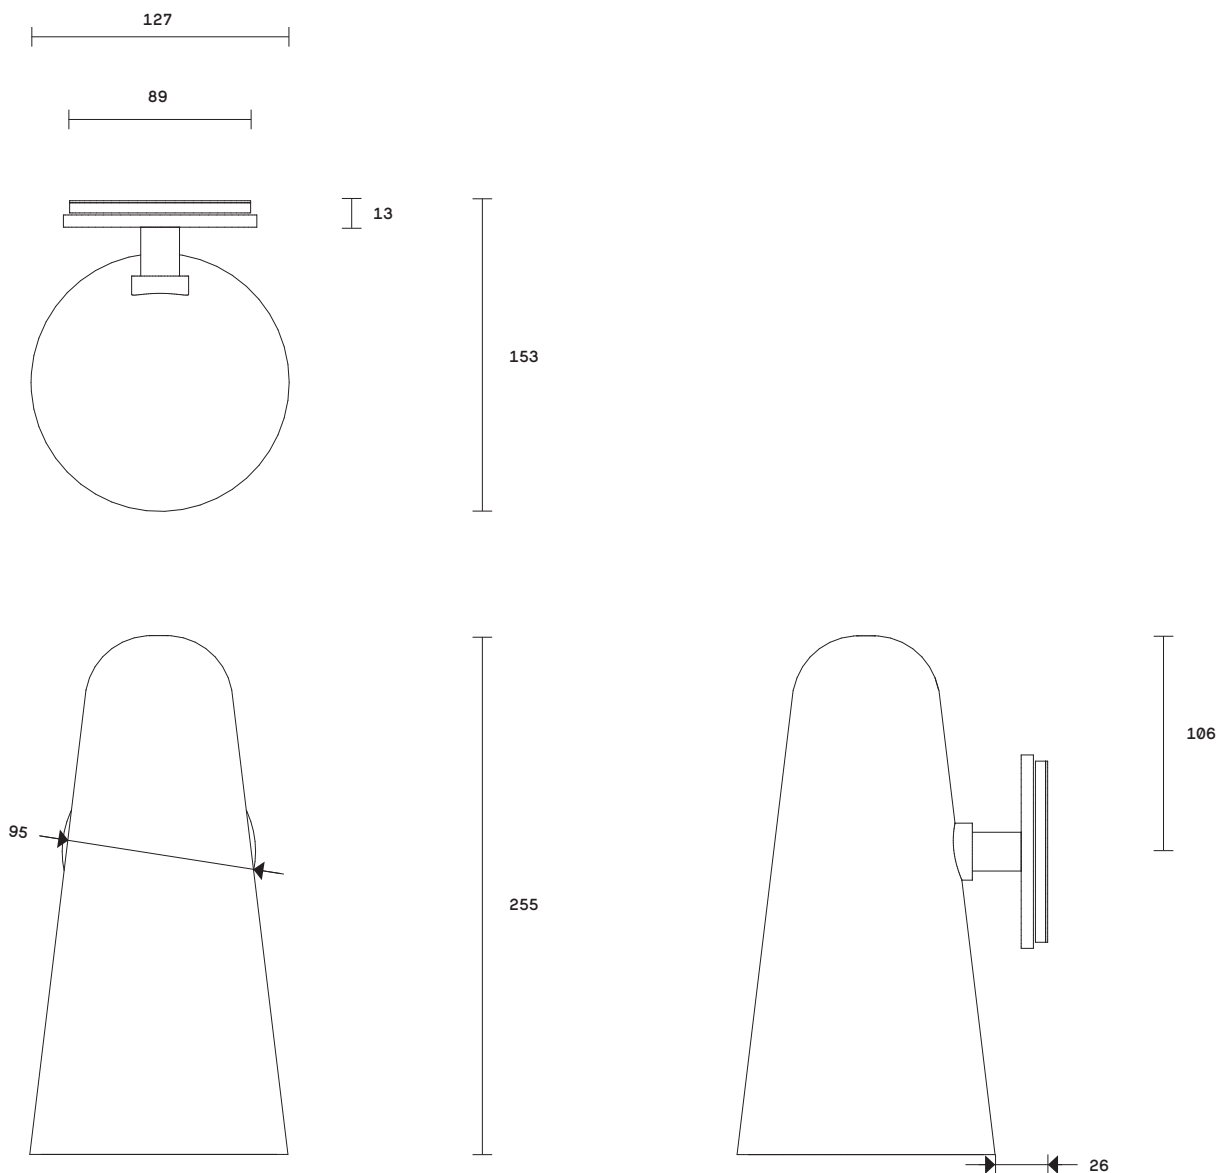

Domi Collection
Wall Sconce

Embrace the art of light with the Domi wall sconce imbued with a sense of weightlessness, this unique design appears to float in mid air, gently skirting the wall.

Crafted from mouth blown glass, the delicate curves of the bell-shaped Domi shade are contrasted by the detailed fittings and an autumnal colour palette.

Domi is available in wall sconce and pendant.

Lead time

8 weeks

Light source

240V, E14 Small Fancy Round
(35W)

Dimensions

Backplate
Diameter 95mm

Shade

Height 255mm
Diameter 127mm (opening)

Fitting finishes

Articolo black
Matte white
Brass
Mid bronze

Shade combinations

Clear
Grey
Smoke
White frost