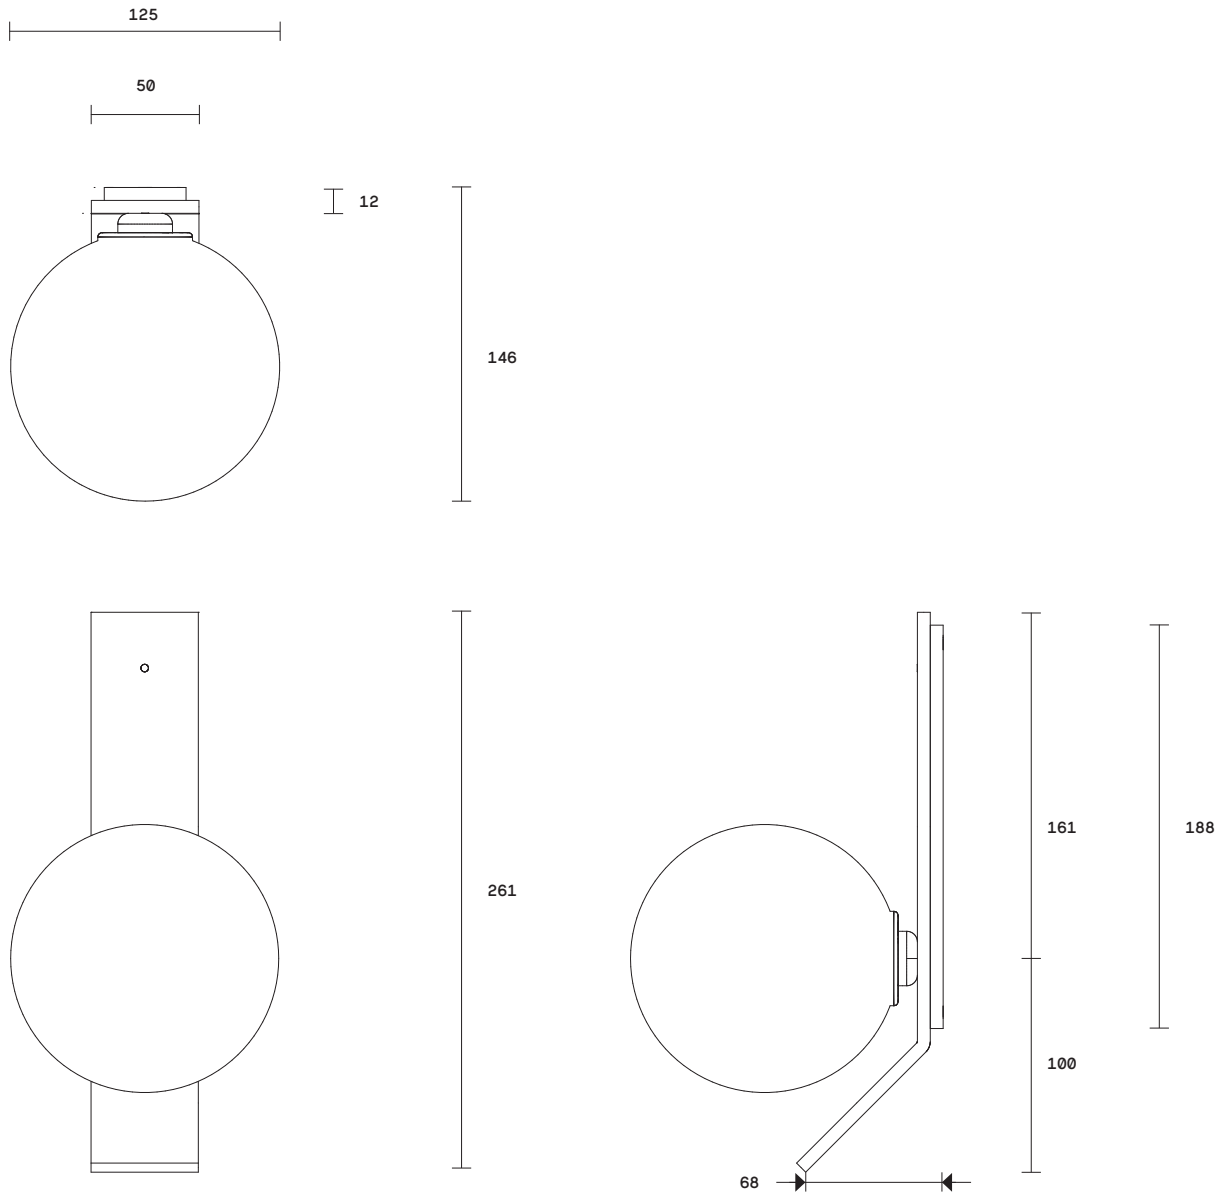

Duo Collection

Duo Collection
Wall Sconce With Kick

Duo Collection

Wall Sconce With Kick

Specification Sheet

A confidently contemporary design, the Duo Ball wall sconce unites clear and coloured tones together in a 50/50 design of mouthblown coloured glass.

Duo balls are removable for easy cleaning.

Lead time

8 weeks

Light source

12V, G4 1.5W LED (2700k)

Requires driver / transformer installation

Dimmable upon request

Dimensions

Backplate

Width 50mm

Height 261mm

Shade

Diameter 125mm

Fitting designs

Kick

Flat