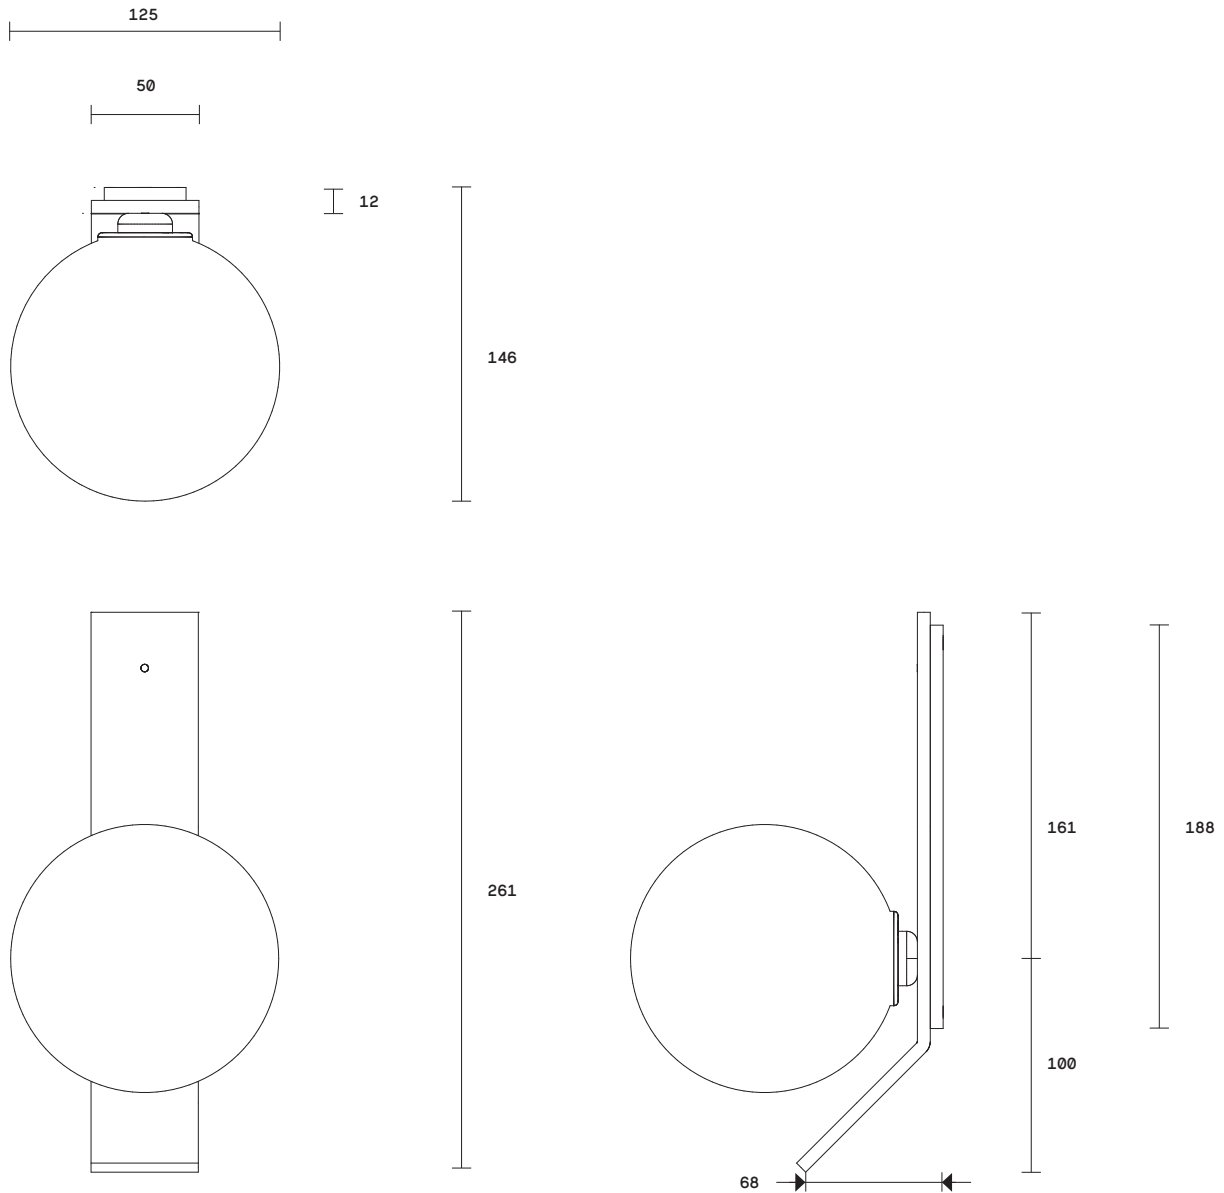

Backplate

Width 50mm

Height 261mm

Shade

Diameter 125mm

Fitting designs

Kick

Flat

Smoke with clear

Duo Collection
Wall Sconce With Kick

Duo Collection

Wall Sconce With Kick

Specification Sheet

A confidently contemporary design, the Duo Ball wall sconce unites clear and coloured tones together in a 50/50 design of mouthblown coloured glass.

Duo balls are removable for easy cleaning.

Lead time

8 weeks

Light source

12V, G4 1.5W LED (2700k)

Requires driver / transformer installation

Dimmable upon request

Dimensions