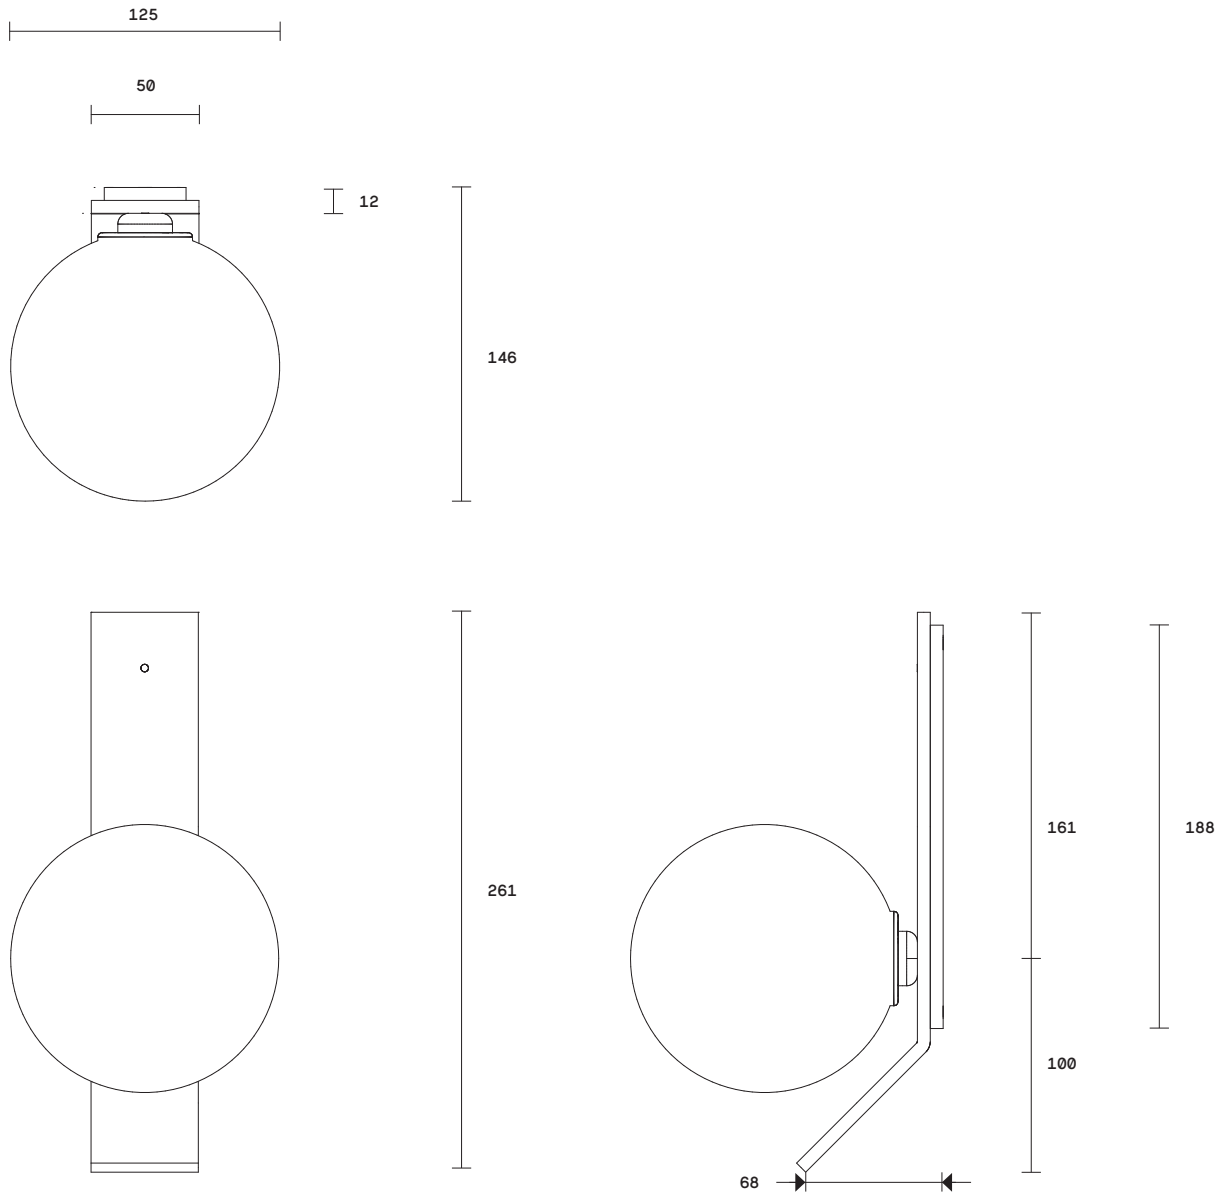

Duo Collection  
Wall Sconce With Kick

Duo Collection  
Wall Sconce With Kick

Specification  
Sheet

A confidently contemporary design, the Duo Ball wall sconce unites clear and coloured tones together in a 50/50 design of mouthblown coloured glass.

The Duo's simple yet elegant shape draws the eye to its unique materiality, demonstrating the fluidity of form in mouthblown glass through a compelling design.

Expressing the material beauty of duality in thoughtful form, Duo is sure to remain a modern classic for years to come.

Duo balls are removable for easy cleaning.

**Lead time**  
8 weeks

**Light source**  
12V, G4 1.5W LED (2700k)  
Requires driver / transformer installation  
Dimmable upon request

**Dimensions**  
*Backplate*  
Width 50mm  
Height 261mm

*Shade*  
Diameter 125mm

**Fitting designs**  
Kick  
Flat  
Round

**Fitting finishes**  
Articolo black  
Matte white  
Brass  
Mid bronze

**Shade combinations**  
Grey with clear  
Smoke with clear