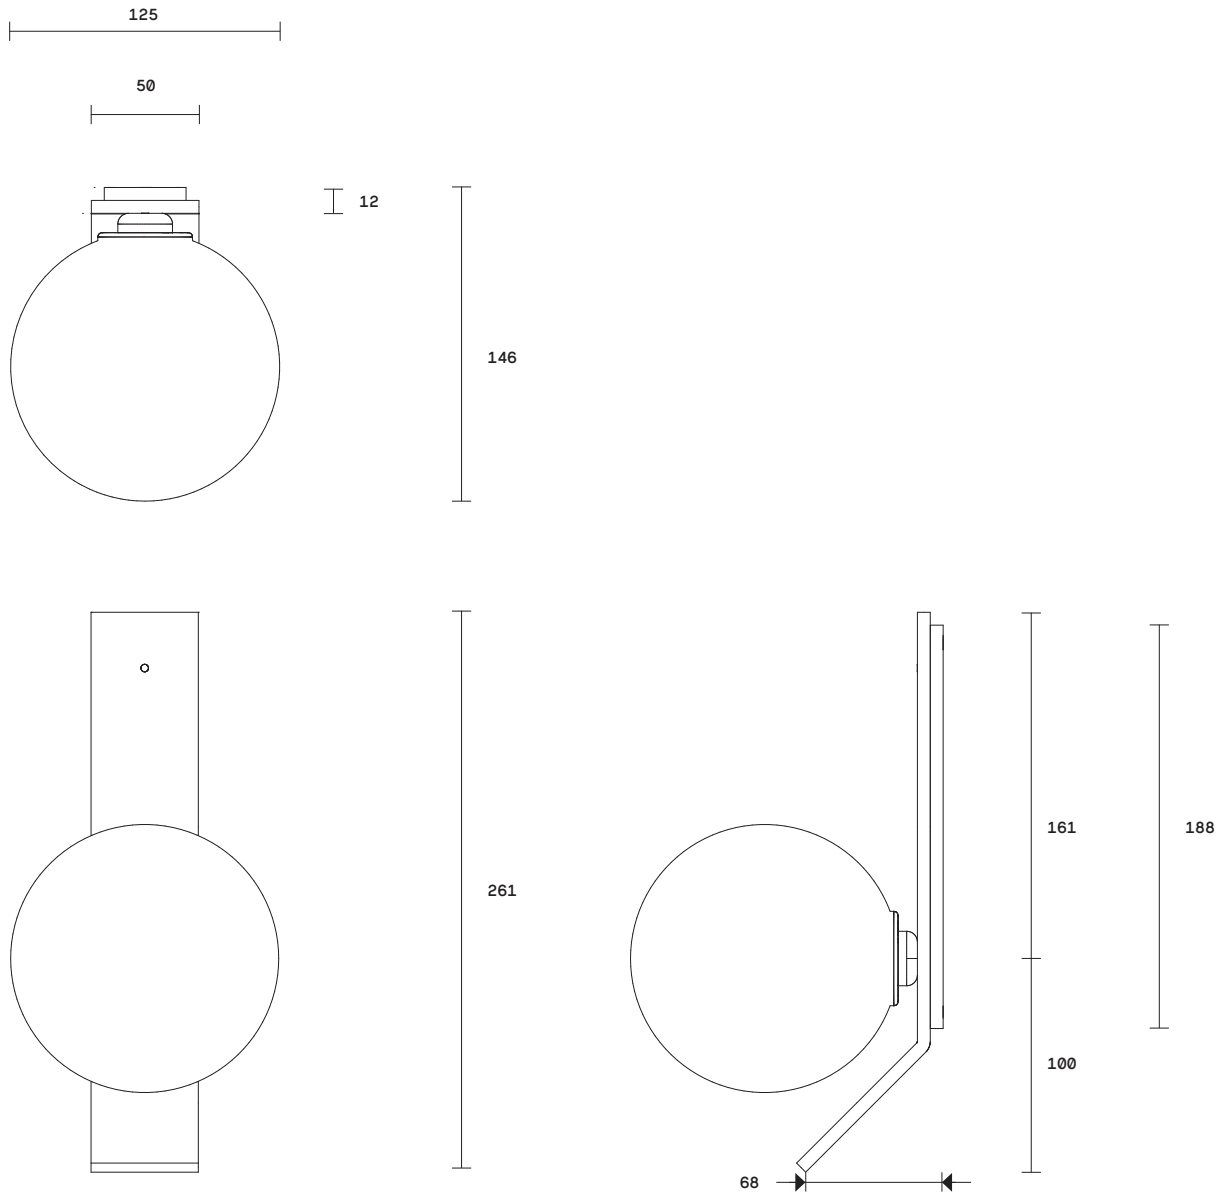

Duo Collection
Wall Sconce With Kick

Duo Collection
Wall Sconce With Kick

Specification
Sheet

A confidently contemporary design, the Duo Ball wall sconce unites clear and coloured tones together in a 50/50 design of mouthblown coloured glass.

Duo balls are removable for easy cleaning.

Lead time

8 weeks

Light source

12V, G4 1.5W LED (2700k)

Requires driver / transformer installation

Dimmable upon request

Dimensions

Backplate

Width 50mm

Height 261mm

Shade

Diameter 125mm

Fitting designs

Kick

Flat