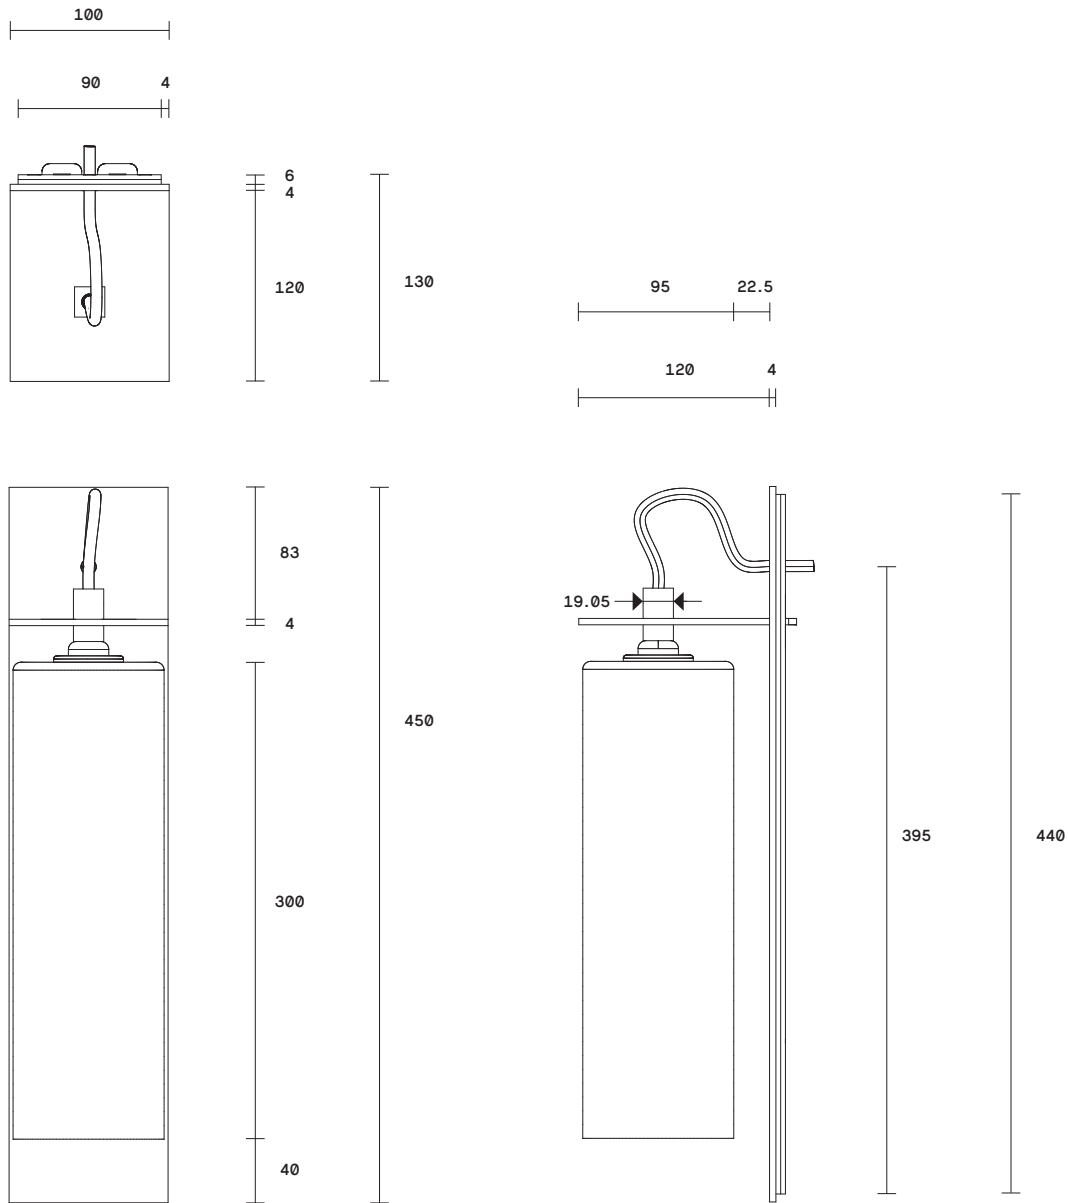

Eclipse Collection  
Short Wall Sconce

Handsome and sophisticated, the Eclipse collection subtly explores the beauty of mouthblown glass. Through its understated form, the elongated shape of the Eclipse draws the eye to the textural contrast of the acid etch detailing on the mouthblown glass.

Thoughtful in form, the cylindrical glass shape of the Eclipse evokes a modern aesthetic that is further defined in the autumnal colour palette of shades such as smoke, grey and white.

The Eclipse shade is removable for easy cleaning.

**Lead time**  
8 - 10 weeks

**Light source**  
240V, E14 small fancy round  
(35W)

**Dimensions**

*Tall face plate*      *Tall shade*  
Width 110mm      Height 440mm  
Height 655mm      Diameter 105mm

*Short face plate*      *Short shade*  
Width 110mm      Height 300mm  
Height 450mm      Diameter 105mm