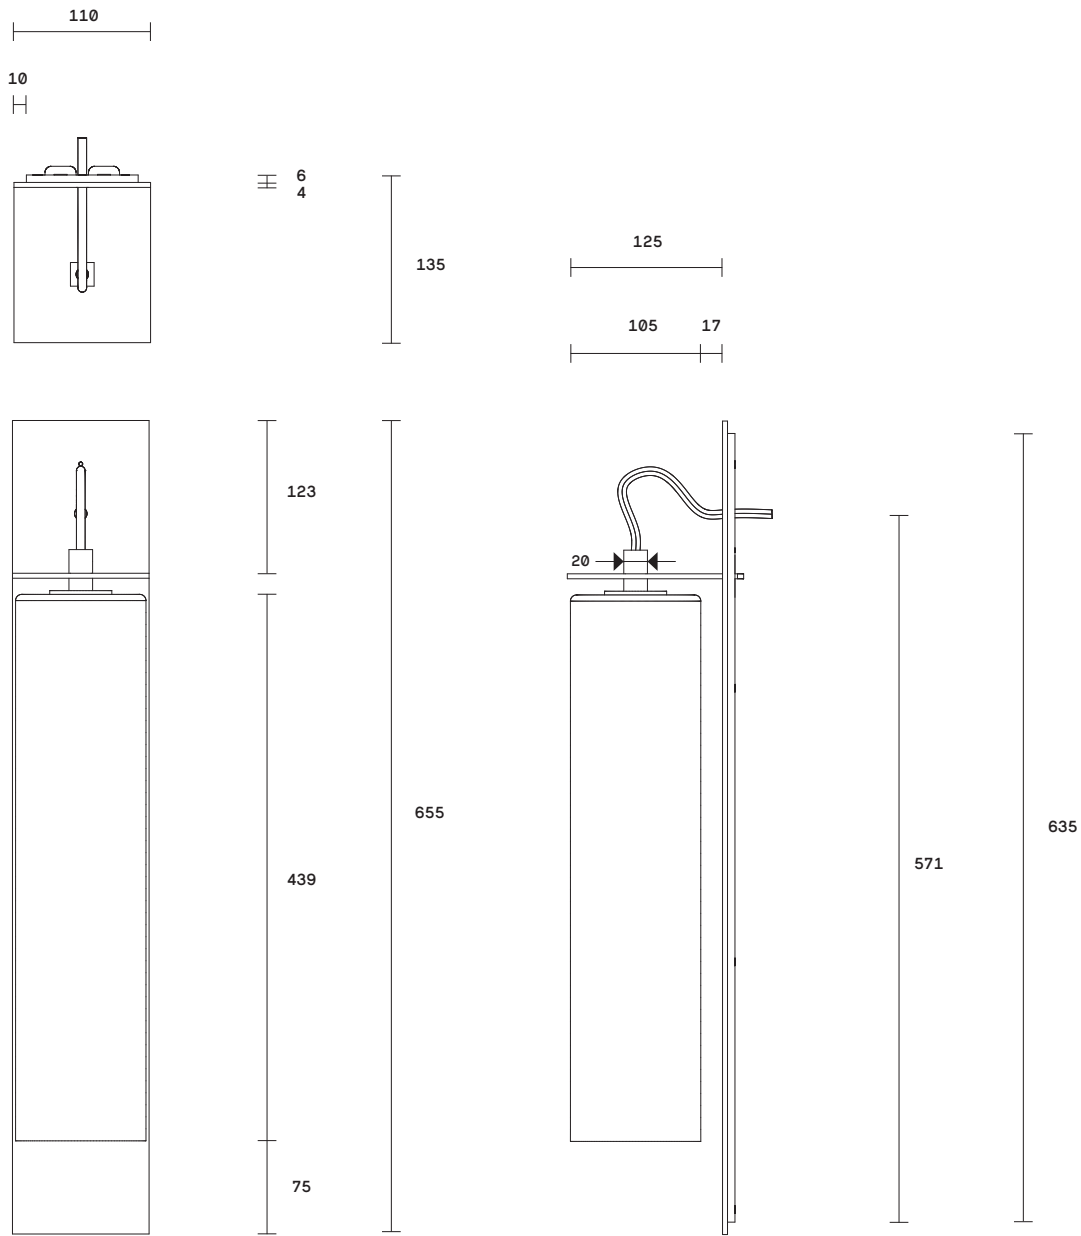

Eclipse Collection
Tall Wall Sconce

Handsome and sophisticated, the Eclipse collection subtly explores the beauty of mouthblown glass. Through its understated form, the elongated shape of the Eclipse draws the eye to the textural contrast of the acid etch detailing on the mouthblown glass.

Thoughtful in form, the cylindrical glass shape of the Eclipse evokes a modern aesthetic that is further defined in the autumnal colour palette of shades such as smoke, grey and white.

The Eclipse shade is removable for easy cleaning.

Lead time

8 - 10 weeks

Light source

240V, E14 small fancy round (35W)

Dimensions

<i>Tall face plate</i>	<i>Tall shade</i>
Width 110mm	Height 440mm
Height 655mm	Diameter 105mm

<i>Short face plate</i>	<i>Short shade</i>
Width 110mm	Height 300mm
Height 450mm	Diameter 105mm