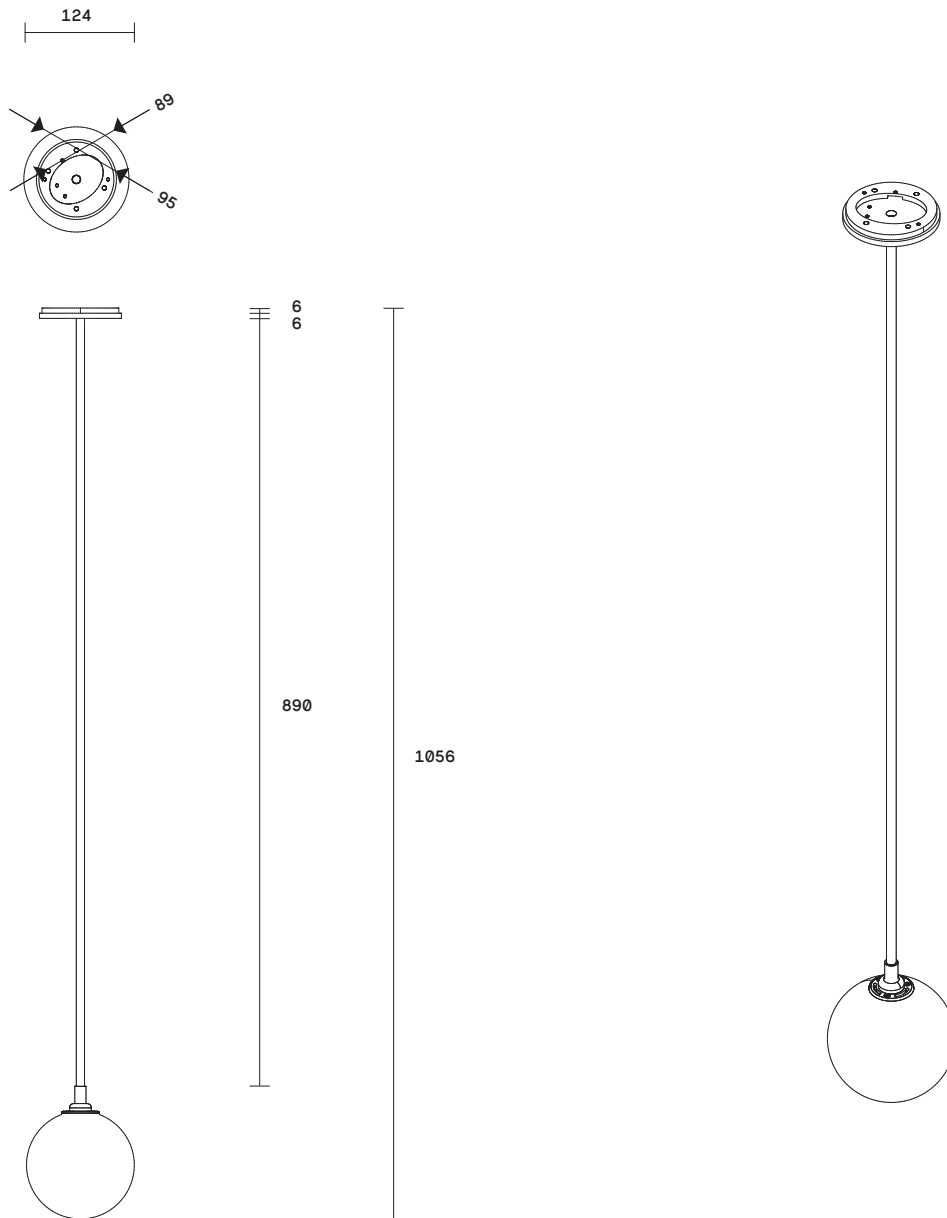

Fizi Ball Collection
Single Ball Pendant

Effervescent yet luxuriously artisanal, Fizi is a celebration of 'the art of light'. The Fizi ball seems to burst with tiny bubbles glinting below the surface.

When lit, Fizi throws superb patterns and movement onto the surrounding walls, reflecting the unique material identity of mouthblown glass.

Fizi balls are removable for easy cleaning.

Fizi available in wall sconce and pendant. Custom multi drops upon request.

Lead time

8 weeks

Light source

12V, G4 1.5W LED (2700k)

Requires driver / transformer installation

Dimmable upon request

Dimensions

Rod

Length 900mm

(Variations to rod length can be specified at time of order placement)

Ball

Diameter 125mm

Fitting finishes

Articolo black

Matte white

Brass

Mid bronze