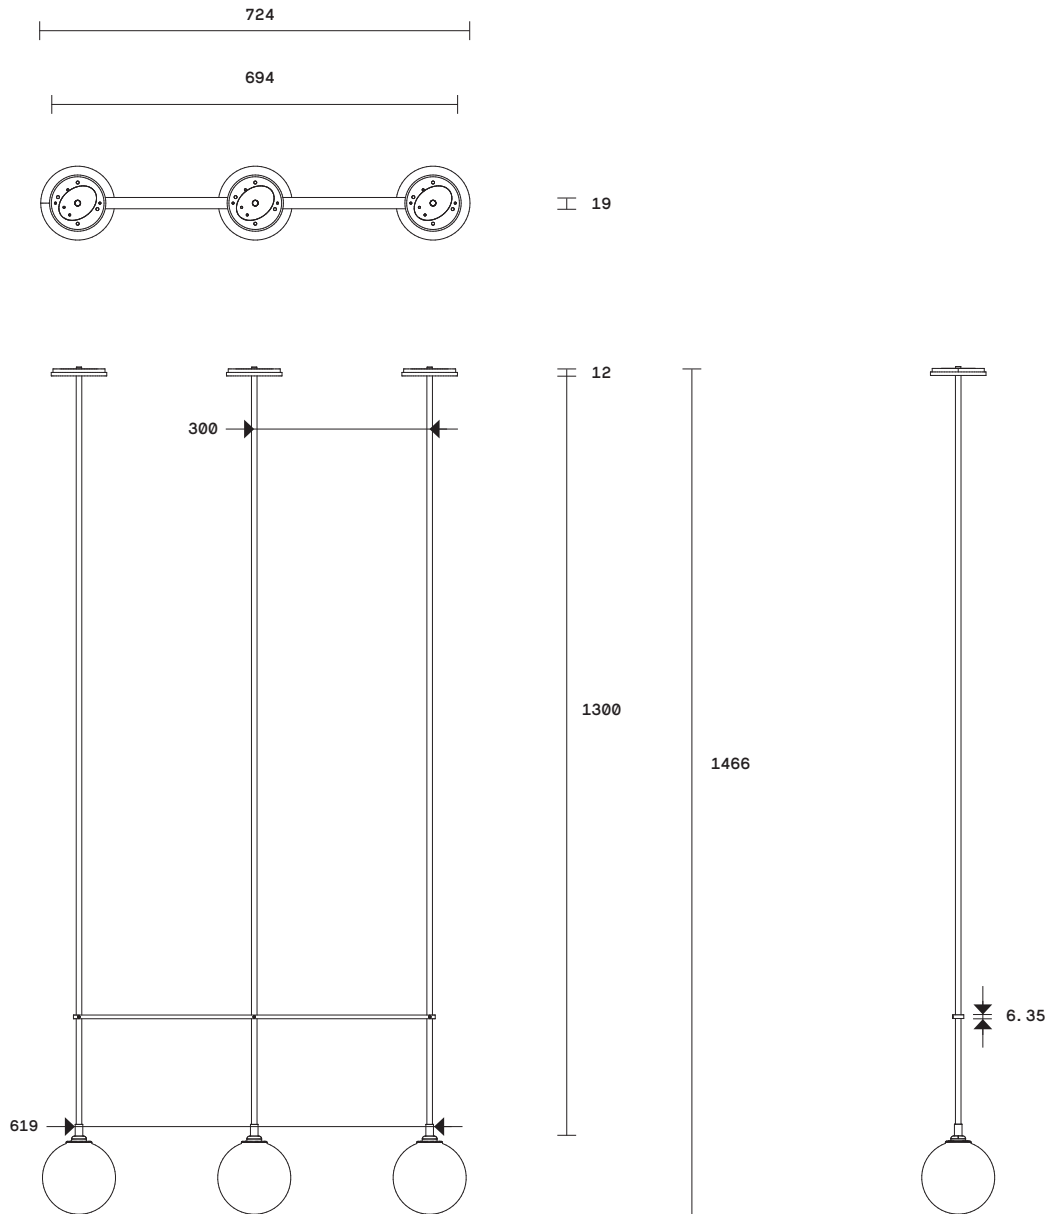

Fizi Ball Collection

Triple Ball Pendant

Specification Sheet

Effervescent yet luxuriously artisanal, Fizi is a celebration of 'the art of light'. The Fizi ball seems to burst with tiny bubbles glinting below the surface.

When lit, Fizi throws superb patterns and movement onto the surrounding walls, reflecting the unique material identity of mouthblown glass.

Fizi balls are removable for easy cleaning.

Fizi available in wall sconce and pendant. Custom multi drops upon request.

Lead time

8 weeks

Light source

12V, G4 1.5W LED (2700k)
Requires driver / transformer installation
Dimmable upon request

Dimensions

Rods
Length 1300mm
(Variations to rod length can be specified at time of order placement)

Spacing Bar
Width 600mm

Ball
Diameter 125mm

Fitting finishes

Articolo black
Matte white
Brass
Mid bronze