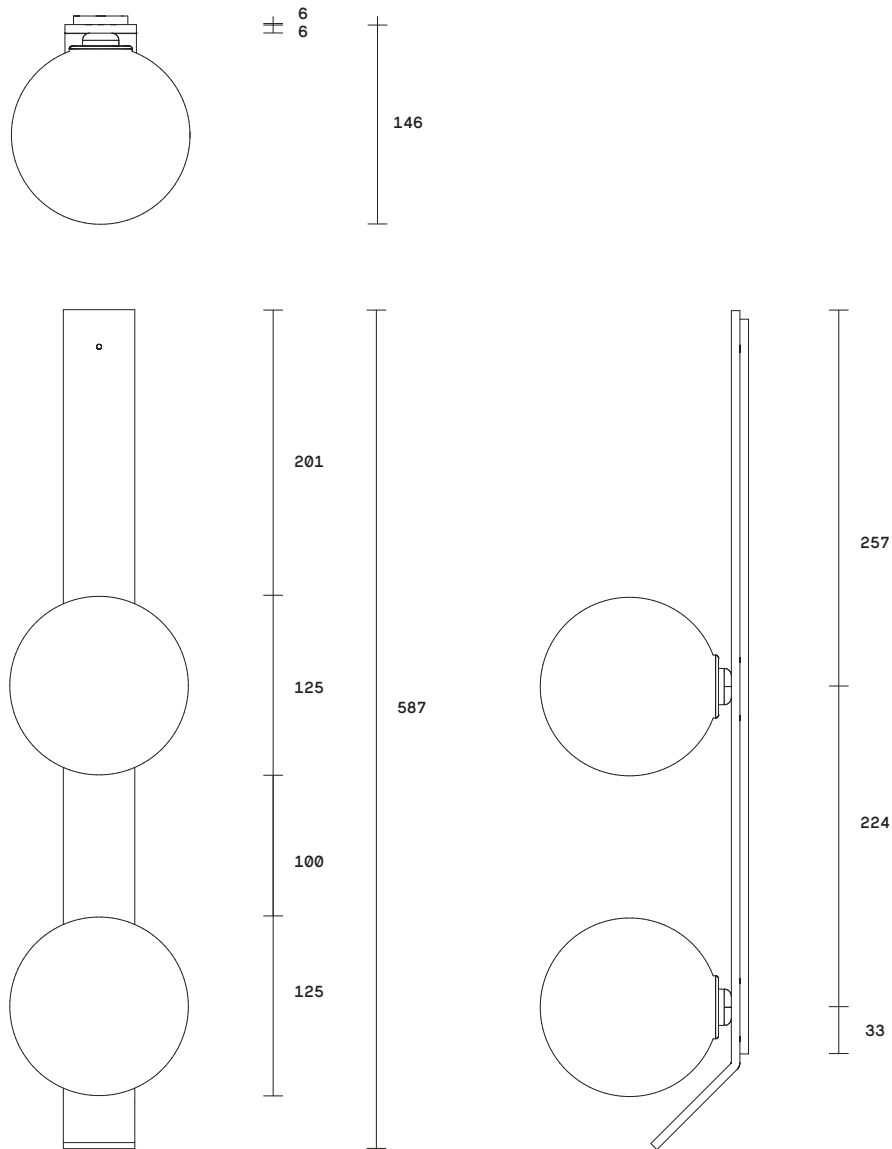

Effervescent yet luxuriously artisanal, Fizi is a celebration of 'the art of light'. The Fizi ball seems to burst with tiny bubbles glinting below the surface.

When lit, Fizi throws superb patterns and movement onto the surrounding walls, reflecting the unique material identity of mouthblown glass.

Fizi balls are removable for easy cleaning.

Fizi available in wall sconce and pendant. Custom multi drops upon request.

Lead time
8 weeks

Light source
12V, G4 1.5W LED (2700k)
Requires driver / transformer installation
Dimmable upon request

Dimensions
Backplate
Width 50mm
Height 587mm

Shade
Diameter 125mm

Fitting designs
Kick
Flat

Fitting finishes
Articolo black
Brass
Mid bronze