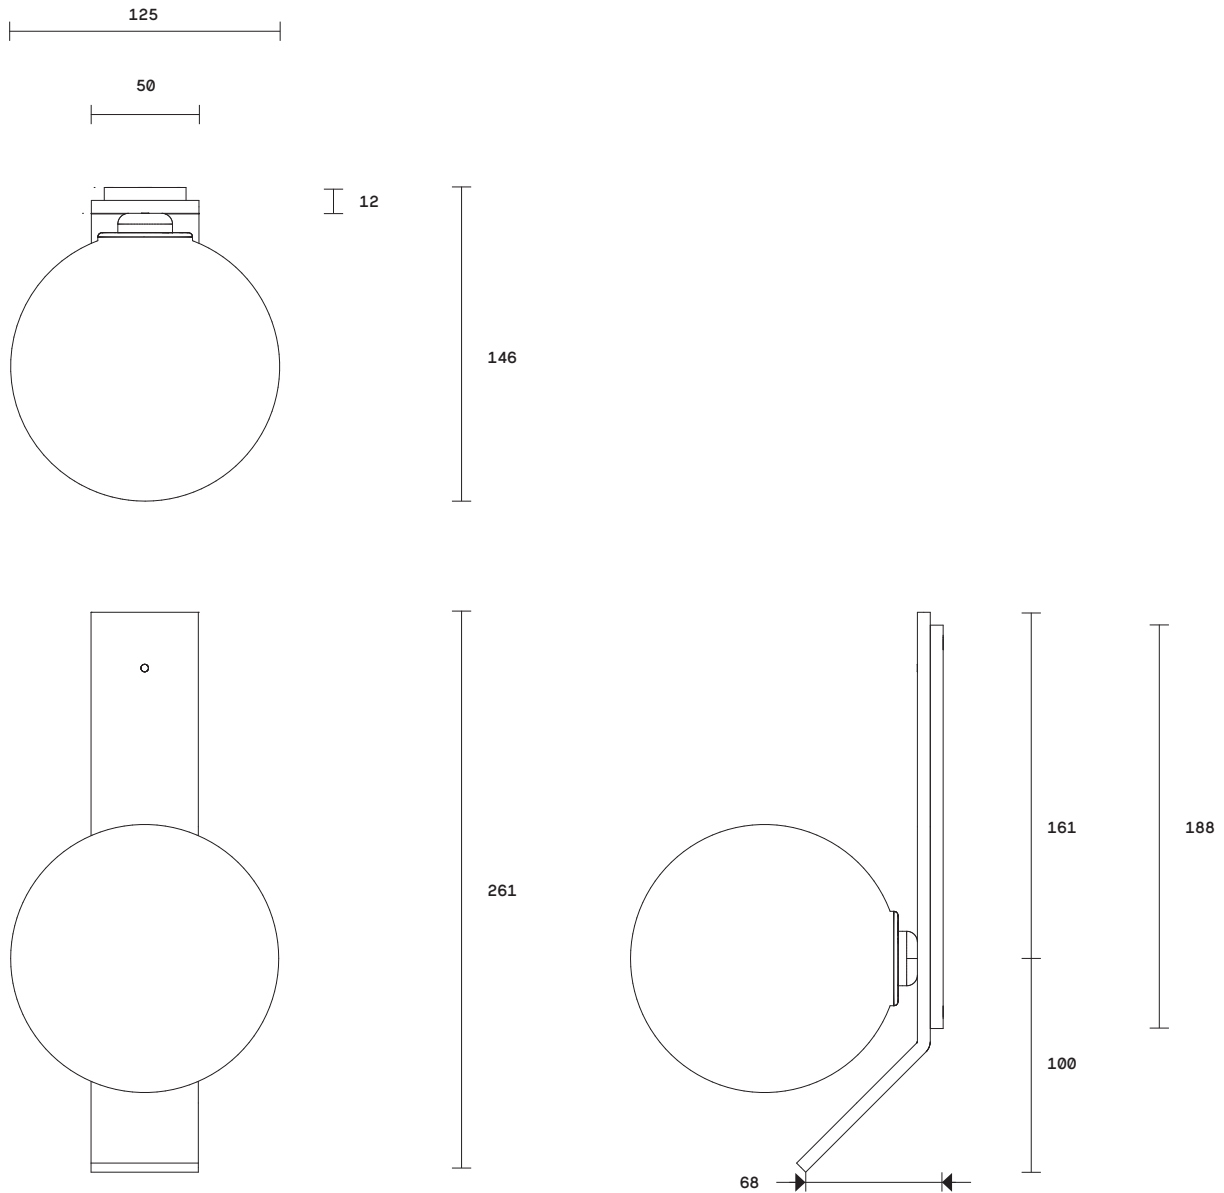

Fizi Ball Collection
Single Ball Wall Sconce With Kick

Specification
Sheet

Effervescent yet luxuriously artisanal, Fizi is a celebration of 'the art of light'. The Fizi ball seems to burst with tiny bubbles glinting below the surface.

When lit, Fizi throws superb patterns and movement onto the surrounding walls, reflecting the unique material identity of mouthblown glass.

Fizi balls are removable for easy cleaning.

Fizi available in wall sconce and pendant. Custom multi drops upon request.

Lead time

8 weeks

Light source

12V, G4 1.5W LED (2700k)

Requires driver / transformer installation

Dimmable upon request

Dimensions

Backplate

Width 50mm

Height 261mm

Shade

Diameter 125mm

Fitting designs

Kick

Flat

Round

Fitting finishes

Articolo black

Matte white

Brass

Mid bronze

Copper

Satin nickel