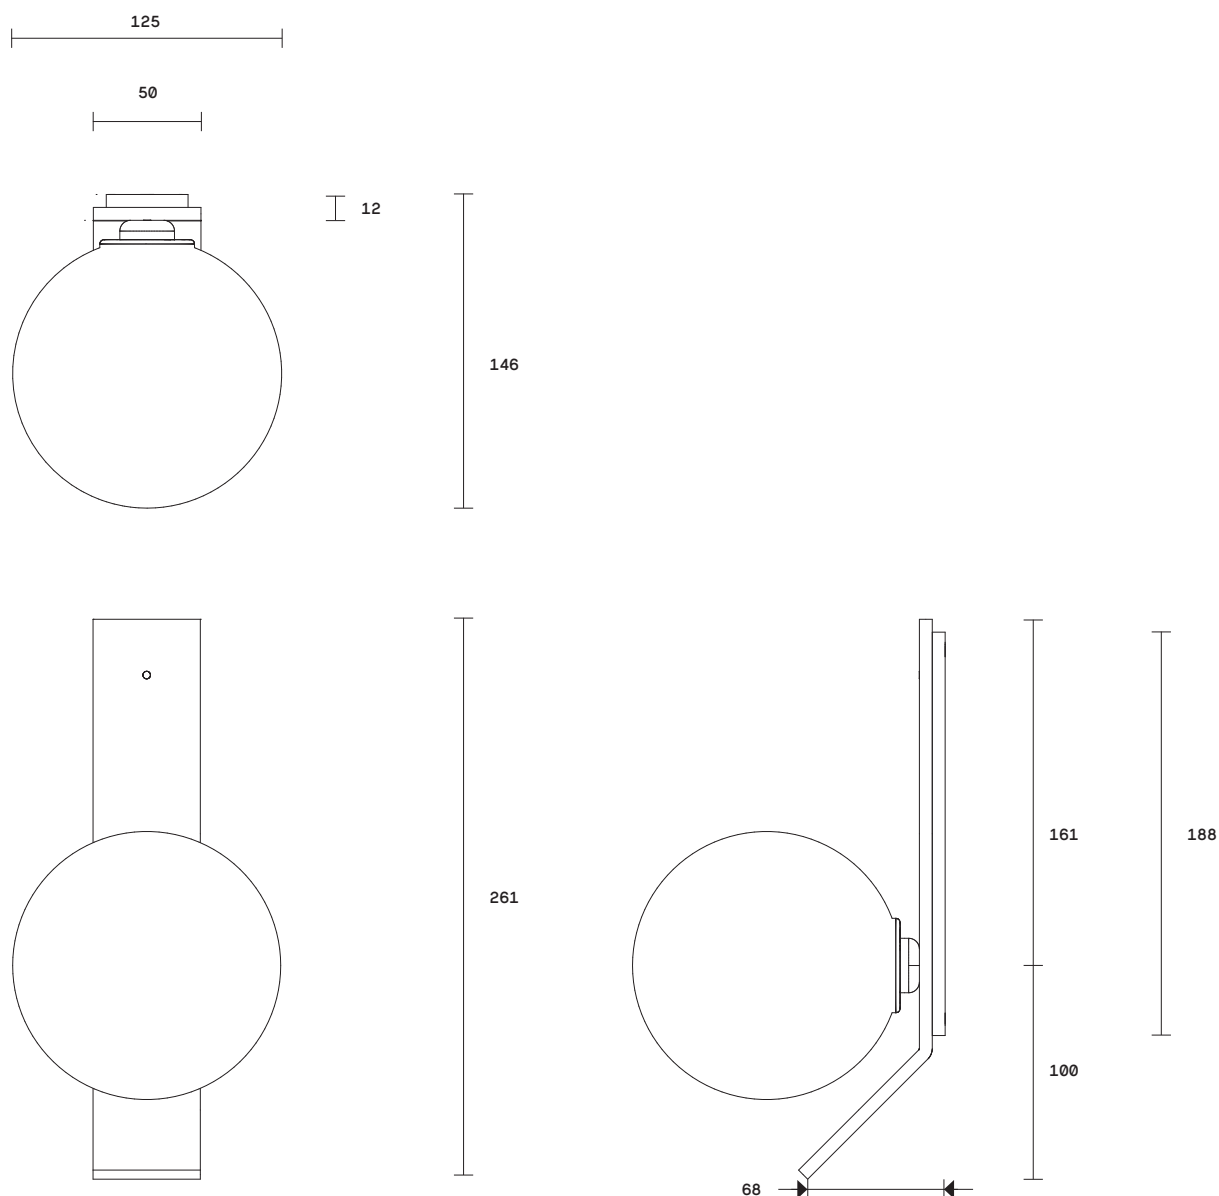

Fizi Ball Collection

Single Ball Wall Sconce With Kick

Specification Sheet

Effervescent yet luxuriously artisanal, Fizi is a celebration of 'the art of light'. The Fizi ball seems to burst with tiny bubbles glinting below the surface.

When lit, Fizi throws superb patterns and movement onto the surrounding walls, reflecting the unique material identity of mouthblown glass.

Fizi balls are removable for easy cleaning.

Fizi available in wall sconce and pendant. Custom multi drops upon request.

Lead time

8 weeks

Light source

12V, G4 1.5W LED (2700k)

Requires driver / transformer installation

Dimmable upon request

Dimensions

Backplate

Width 50mm

Height 261mm

Shade

Diameter 125mm

Fitting designs

Kick

Flat

Round

Fitting finishes

Articolo black

Matte white

Brass

Mid bronze

Copper

Satin nickel