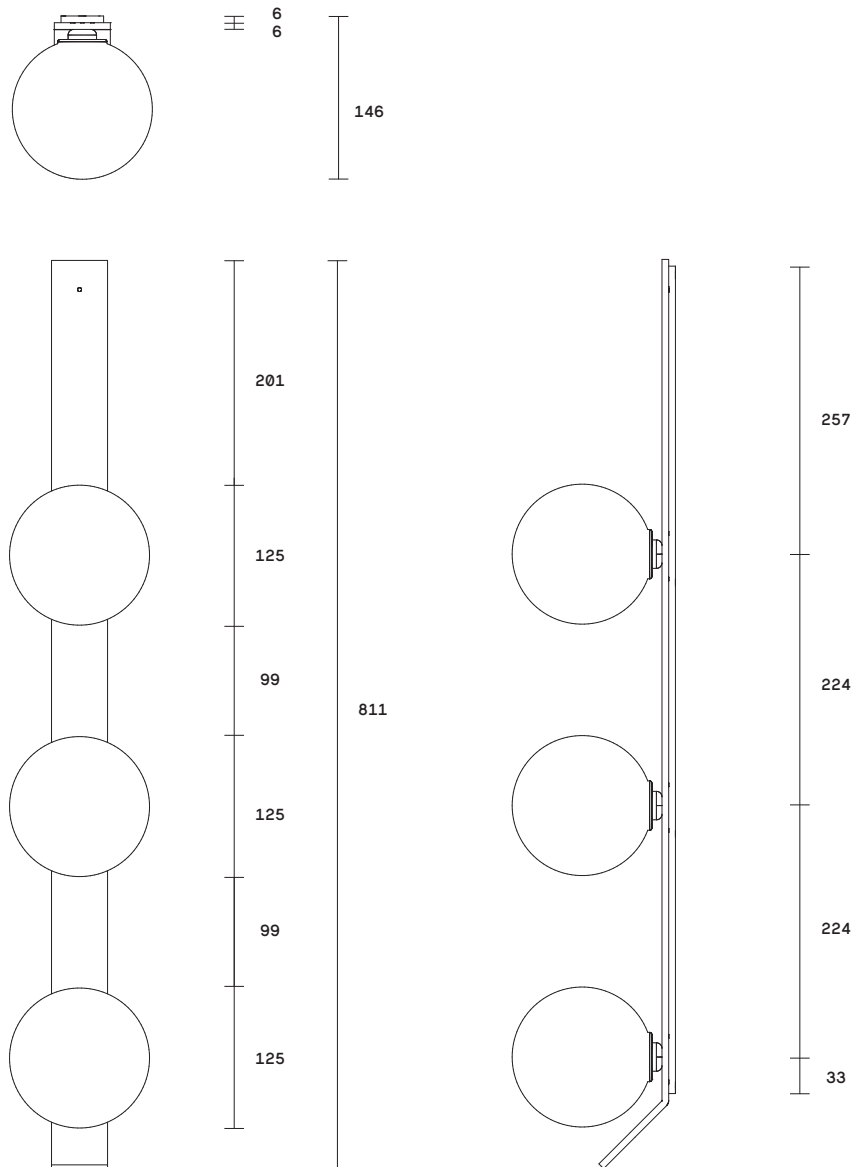

Effervescent yet luxuriously artisanal, Fizi is a celebration of 'the art of light'. The Fizi ball seems to burst with tiny bubbles glinting below the surface.

When lit, Fizi throws superb patterns and movement onto the surrounding walls, reflecting the unique material identity of mouthblown glass.

Fizi balls are removable for easy cleaning.

Fizi available in wall sconce and pendant. Custom multi drops upon request.

Lead time

8 weeks

Light source

12V, G4 1.5W LED (2700k)
Requires driver / transformer installation
Dimmable upon request

Dimensions

Backplate
Width 50mm
Height 811mm

Shade

Diameter 125mm

Fitting designs

Kick
Flat

Fitting finishes

Articolo black
Brass
Mid bronze