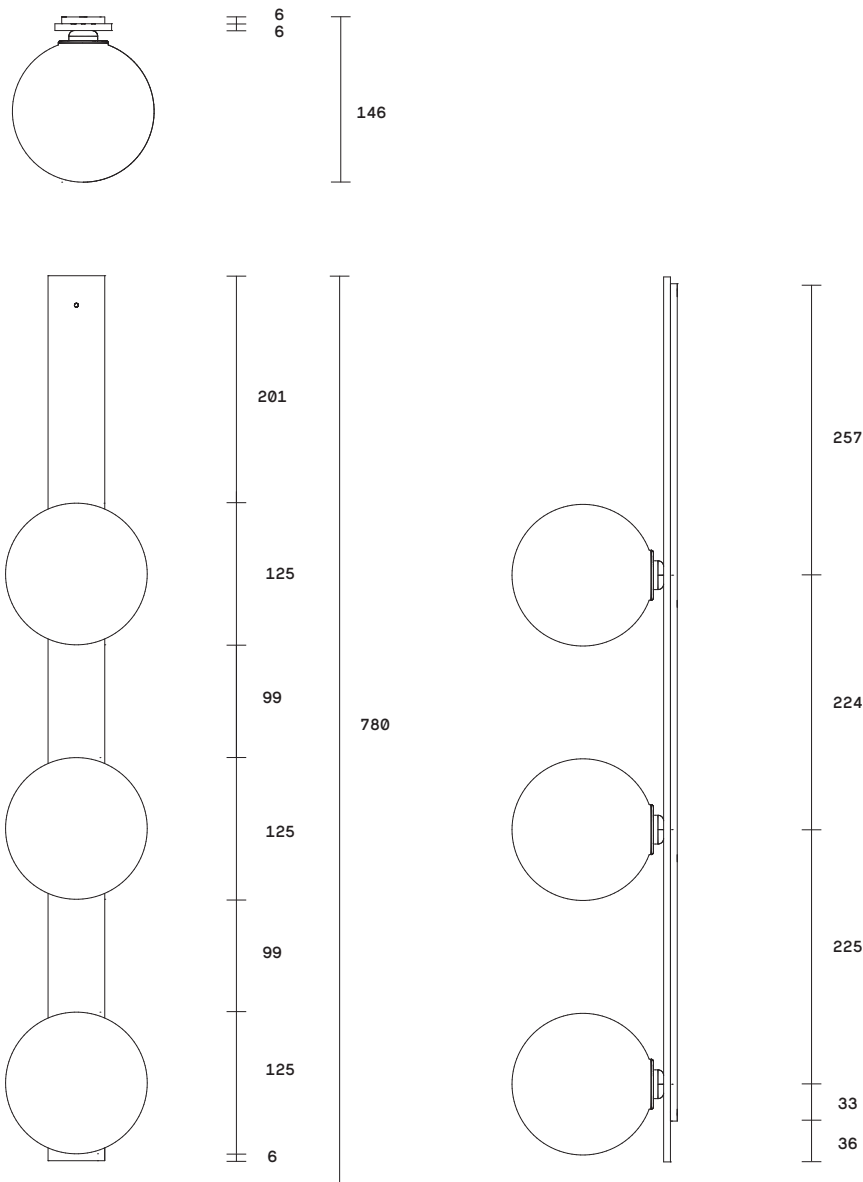

Effervescent yet luxuriously artisanal, Fizi is a celebration of 'the art of light'. The Fizi ball seems to burst with tiny bubbles glinting below the surface.

When lit, Fizi throws superb patterns and movement onto the surrounding walls, reflecting the unique material identity of mouthblown glass.

Fizi balls are removable for easy cleaning.

Fizi available in wall sconce and pendant. Custom multi drops upon request.

Lead time

8 weeks

Light source

12V, G4 1.5W LED (2700k)

Requires driver / transformer

installation

Dimmable upon request

Dimensions

Backplate

Width 50mm

Height 780mm

Shade

Diameter 125mm

Fitting designs

Kick

Flat

Fitting finishes

Articolo black

Brass

Mid bronze