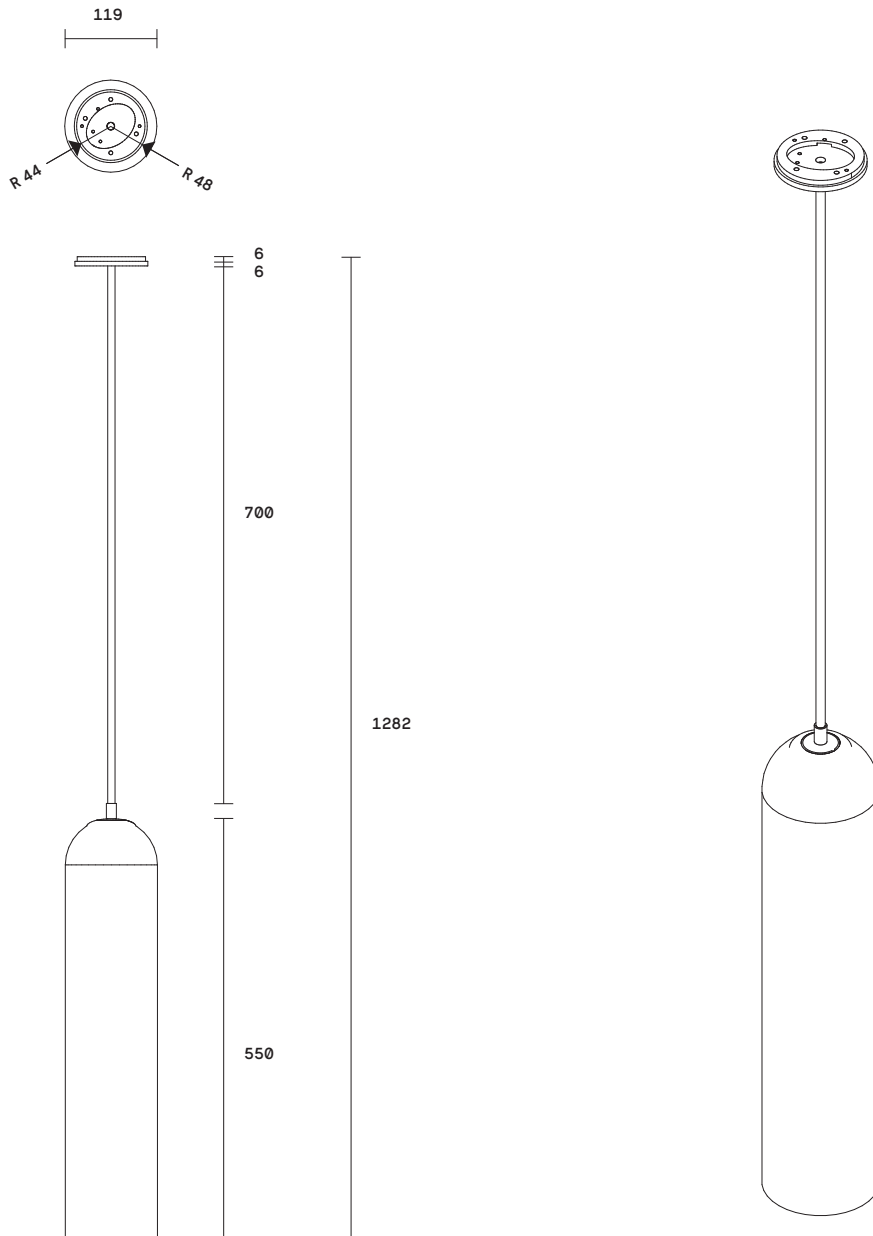

Float Collection

Float Collection
Pendant

The sleek and sophisticated Float is reminiscent of Hollywood glamour from yesteryear.

Float's elongated proportions, striking coloured glass and sweeping brass stem reflect a sense of luxurious refinement, while its simplicity of form adds a modern touch to the design. The balance of classic and contemporary influences, result in a graceful grandeur accentuated in the soaring cylindrical shade.

Float shades are removable for easy cleaning.

Float available in wall sconce and pendant.

Lead time
8 weeks

Light source
240V, E14 small fancy round
(35W)

Dimensions
Rod
Length 750mm
(Variations to rod length can
be specified at time of order
placement)

Shade
Height 550mm
Diameter 120mm

Fitting finishes
Brass

Shade combinations
Snow (frosted white glass)
Drunken emerald (emerald
green glass)

Float Collection
Pendant

The sleek and sophisticated Float is reminiscent of Hollywood glamour from yesteryear.