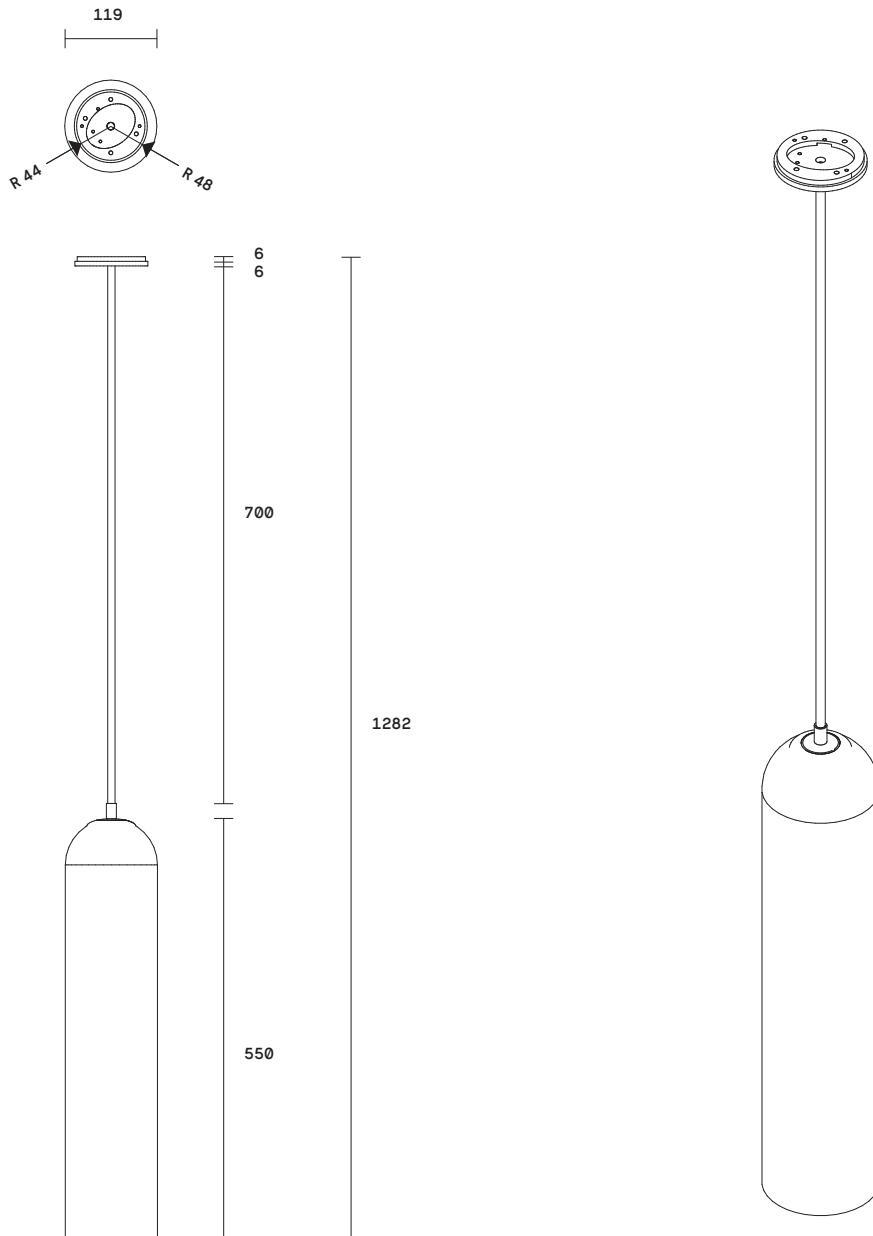

Float shades are removable for easy cleaning.

Float available in wall sconce and pendant.

Lead time
8 weeks

Light source
240V, E14 small fancy round
(35W)

Dimensions
Rod
Length 750mm
(Variations to rod length can
be specified at time of order
placement)

Shade
Height 550mm
Diameter 120mm

Fitting finishes
Brass

Shade combinations
Snow (frosted white glass)
Drunken emerald (emerald
green glass)

Float Collection
Pendant

The sleek and sophisticated Float is reminiscent of Hollywood glamour from yesteryear.

Height 938mm

Out from wall 196mm

Distance between screw lugs

469mm

Shade

Height 550mm

Diameter 120mm

Fitting finishes