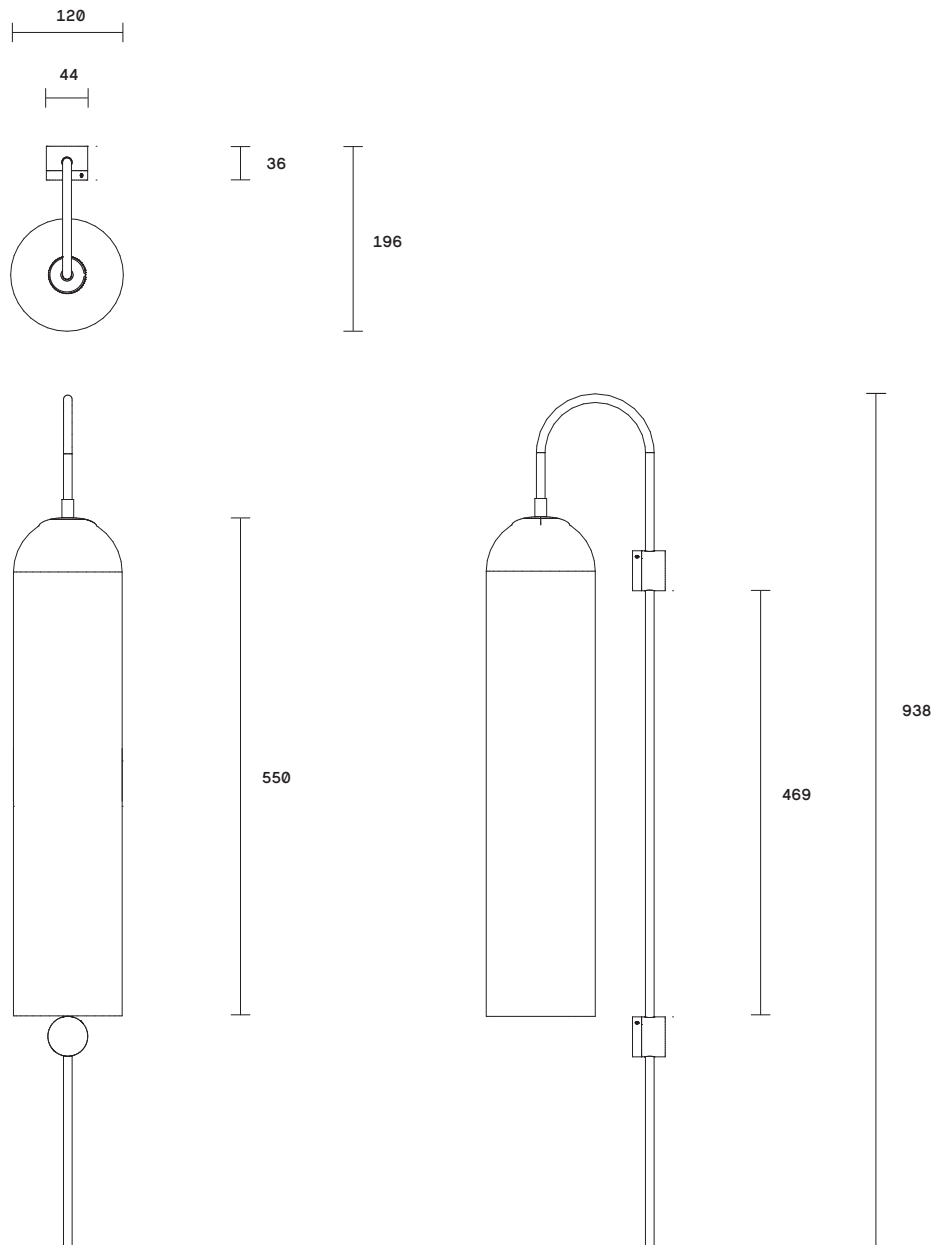

The sleek and sophisticated Float is reminiscent of Hollywood glamour from yesteryear.

Float's elongated proportions, striking coloured glass and sweeping brass stem reflect a sense of luxurious refinement, while its simplicity of form adds a modern touch to the design. The balance of classic and contemporary influences, result in a graceful grandeur accentuated in the soaring cylindrical shade.

Float shades are removable for easy cleaning.

Float available in wall sconce and pendant.

Lead time

8 weeks

Light source

240V, E14 Small fancy round
(35W)

Dimensions

Overall

Height 938mm

Out from wall 196mm

Distance between screw lugs

469mm

Shade

Height 550mm

Diameter 120mm

Fitting finishes

Brass

Shade combinations

Snow (frosted white glass)

Drunken emerald (emerald green glass)