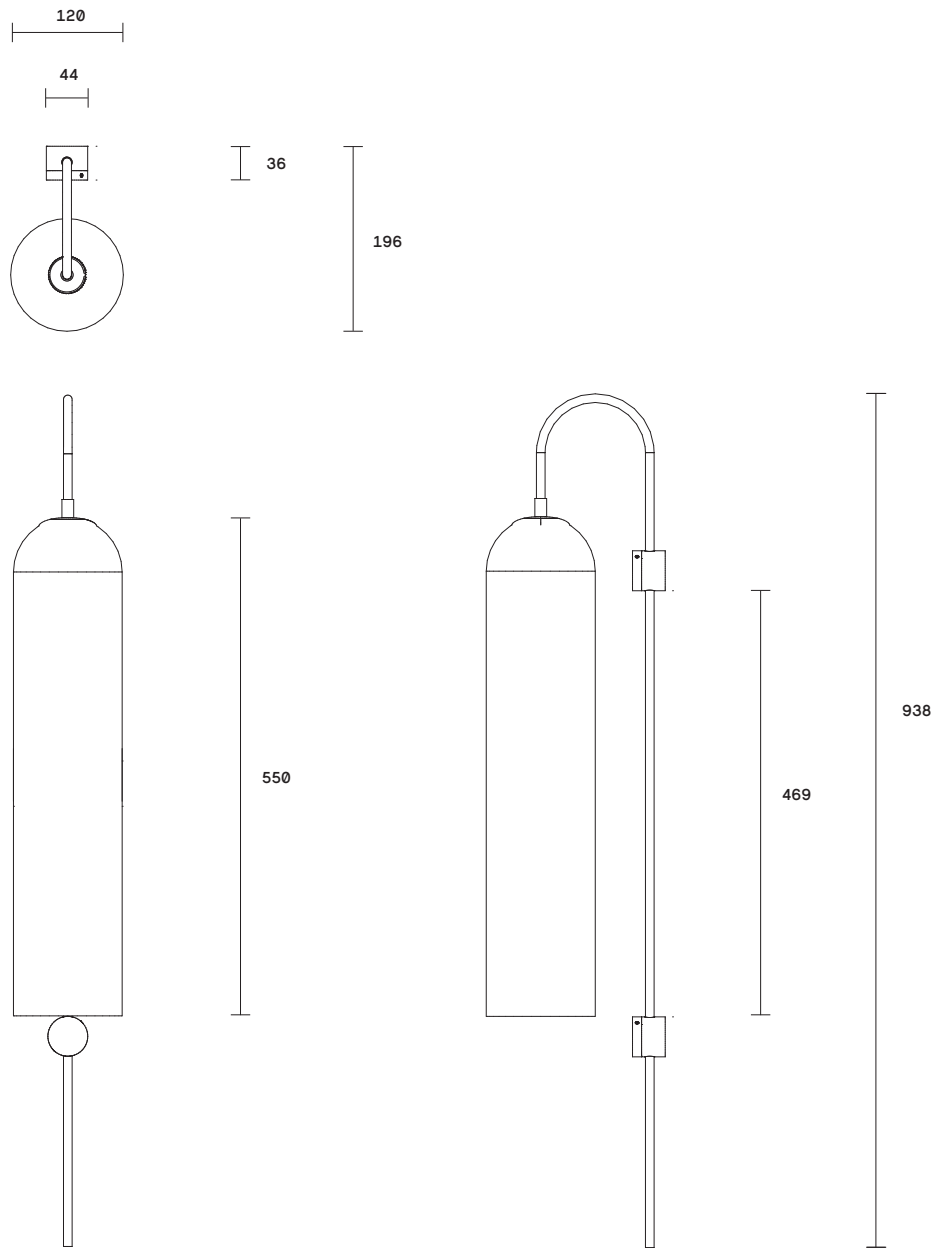

Float shades are removable for easy cleaning.

Float available in wall sconce and pendant.

Lead time
8 weeks

Light source
240V, E14 small fancy round
(35W)

Dimensions
Rod
Length 750mm
(Variations to rod length can
be specified at time of order
placement)

Shade
Height 550mm
Diameter 120mm

Fitting finishes
Brass

Shade combinations
Snow (frosted white glass)
Drunken emerald (emerald green glass)

Float Collection
Wall Sconce

The sleek and sophisticated Float is reminiscent of Hollywood glamour from yesteryear.

Float shades are removable for easy cleaning.

Float available in wall sconce and pendant.

Lead time

8 weeks

Light source

240V, E14 Small fancy round
(35W)

Dimensions

Overall