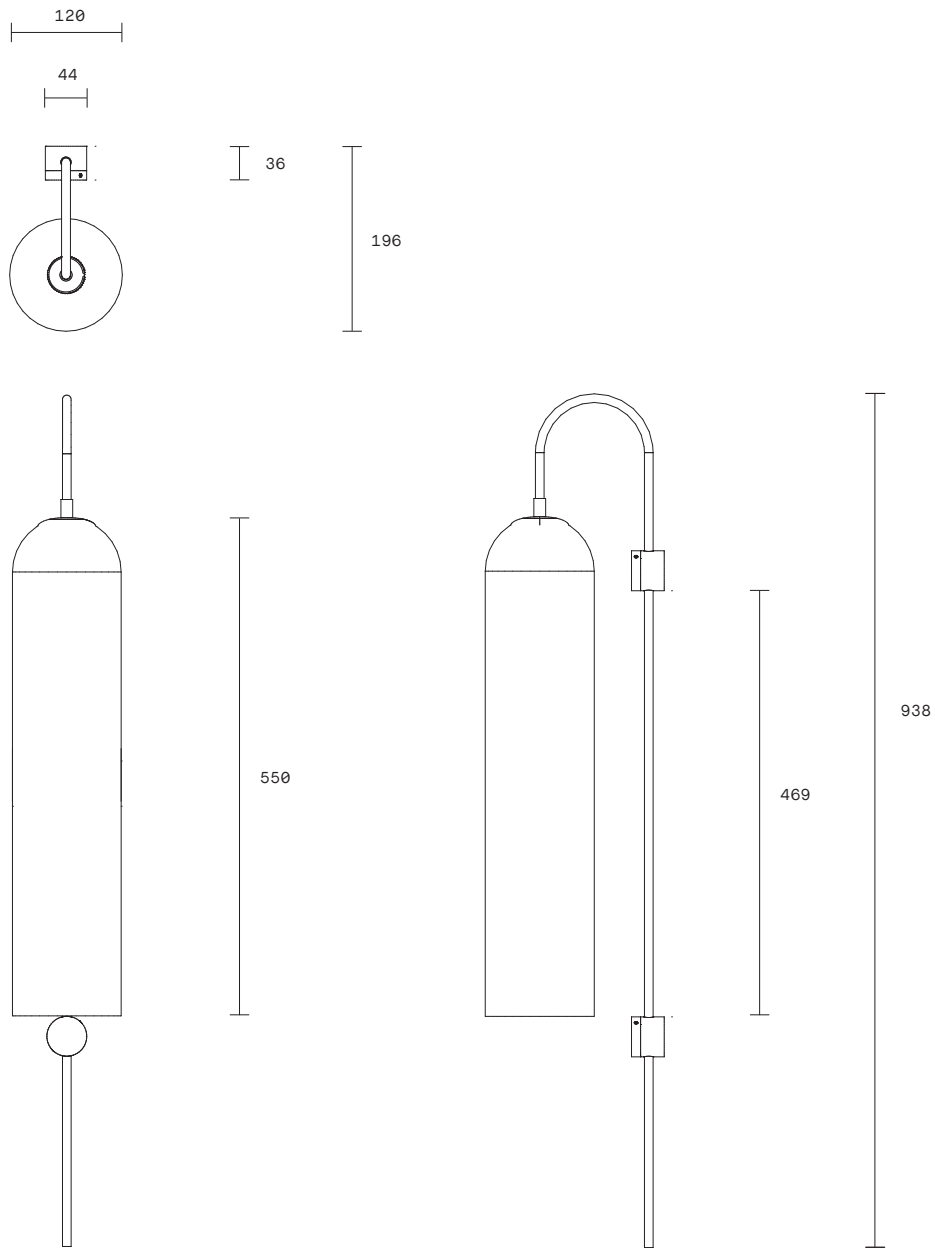

Float shades are removable for easy cleaning.

Float available in wall sconce and pendant.

**Lead time**  
8 weeks

**Light source**  
240V, E14 small fancy round  
(35W)

**Dimensions**  
*Rod*  
Length 750mm  
(Variations to rod length can  
be specified at time of order  
placement)

*Shade*  
Height 550mm  
Diameter 120mm

**Fitting finishes**  
Brass

**Shade combinations**  
Snow (frosted white glass)  
Drunken emerald (emerald  
green glass)

Float Collection  
Wall Sconce

The sleek and sophisticated Float is reminiscent of Hollywood glamour from yesteryear.

Float shades are removable for easy cleaning.

Float available in wall sconce and pendant.

**Lead time**

8 weeks

**Light source**

240V, E14 Small fancy round  
(35W)

**Dimensions**

*Overall*