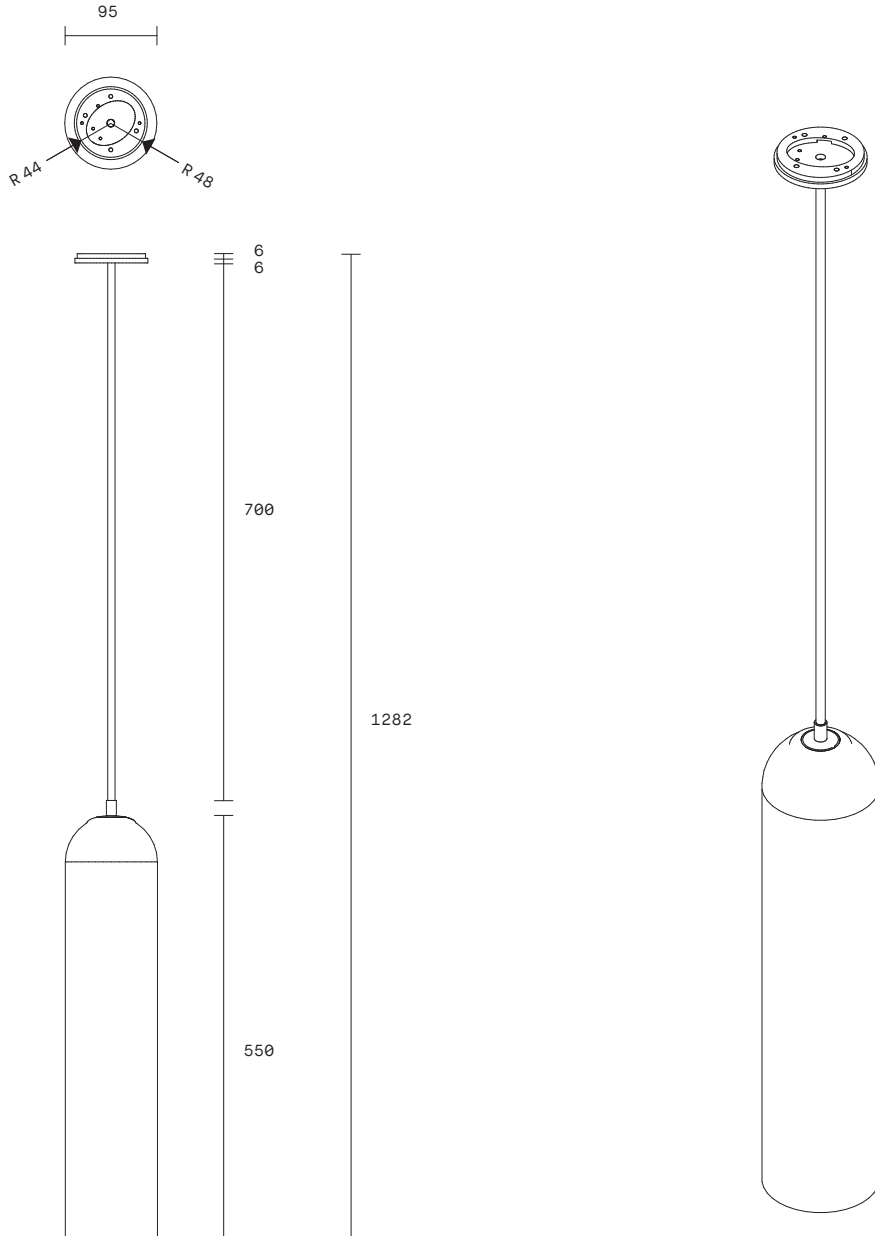

Float Collection

Float Collection  
Pendant

The sleek and sophisticated Float is reminiscent of Hollywood glamour from yesteryear.

Float's elongated proportions, striking coloured glass and sweeping brass stem reflect a sense of luxurious refinement, while its simplicity of form adds a modern touch to the design. The balance of classic and contemporary influences, result in a graceful grandeur accentuated in the soaring cylindrical shade.

Float shades are removable for easy cleaning.

Float available in wall sconce and pendant.

**Lead time**  
8 weeks

**Light source**  
240V, E14 small fancy round  
(35W)

**Dimensions**  
*Rod*  
Length 750mm  
(Variations to rod length can  
be specified at time of order  
placement)

*Shade*  
Height 550mm  
Diameter 120mm

**Fitting finishes**  
Brass

**Shade combinations**  
Snow (frosted white glass)  
Drunken emerald (emerald green glass)

Float Collection  
Pendant

The sleek and sophisticated Float is reminiscent of Hollywood glamour from yesteryear.