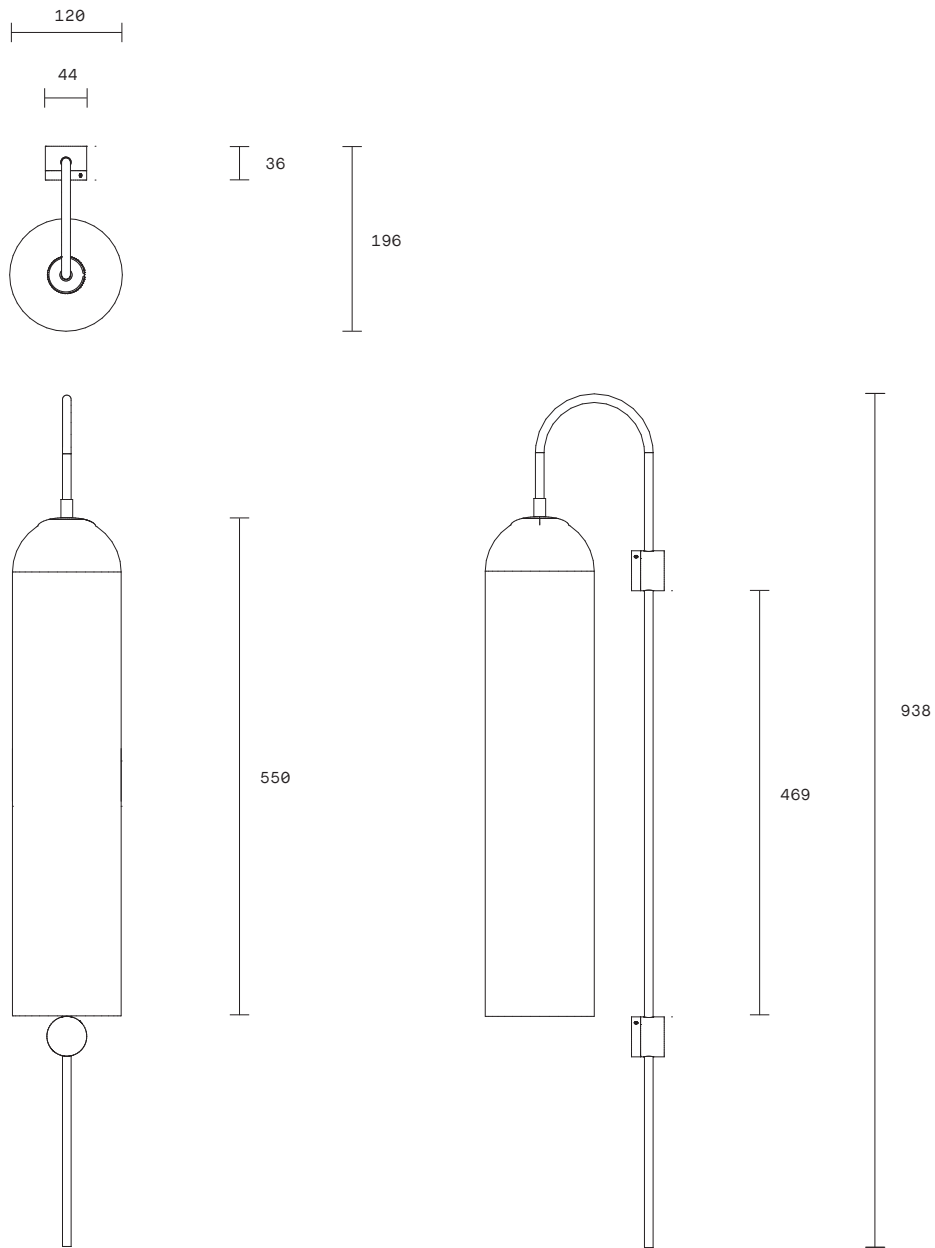

The sleek and sophisticated Float is reminiscent of Hollywood glamour from yesteryear.

Float's elongated proportions, striking coloured glass and sweeping brass stem reflect a sense of luxurious refinement, while its simplicity of form adds a modern touch to the design. The balance of classic and contemporary influences, result in a graceful grandeur accentuated in the soaring cylindrical shade.

Float shades are removable for easy cleaning.

Float available in wall sconce and pendant.

Lead time

8 weeks

Light source

240V, E14 Small fancy round
(35W)

Dimensions

Overall

Height 938mm

Out from wall 196mm

Distance between screw lugs

469mm

Shade

Height 550mm

Diameter 120mm

Fitting finishes

Brass

Shade combinations

Snow (frosted white glass)

Drunken emerald (emerald green glass)