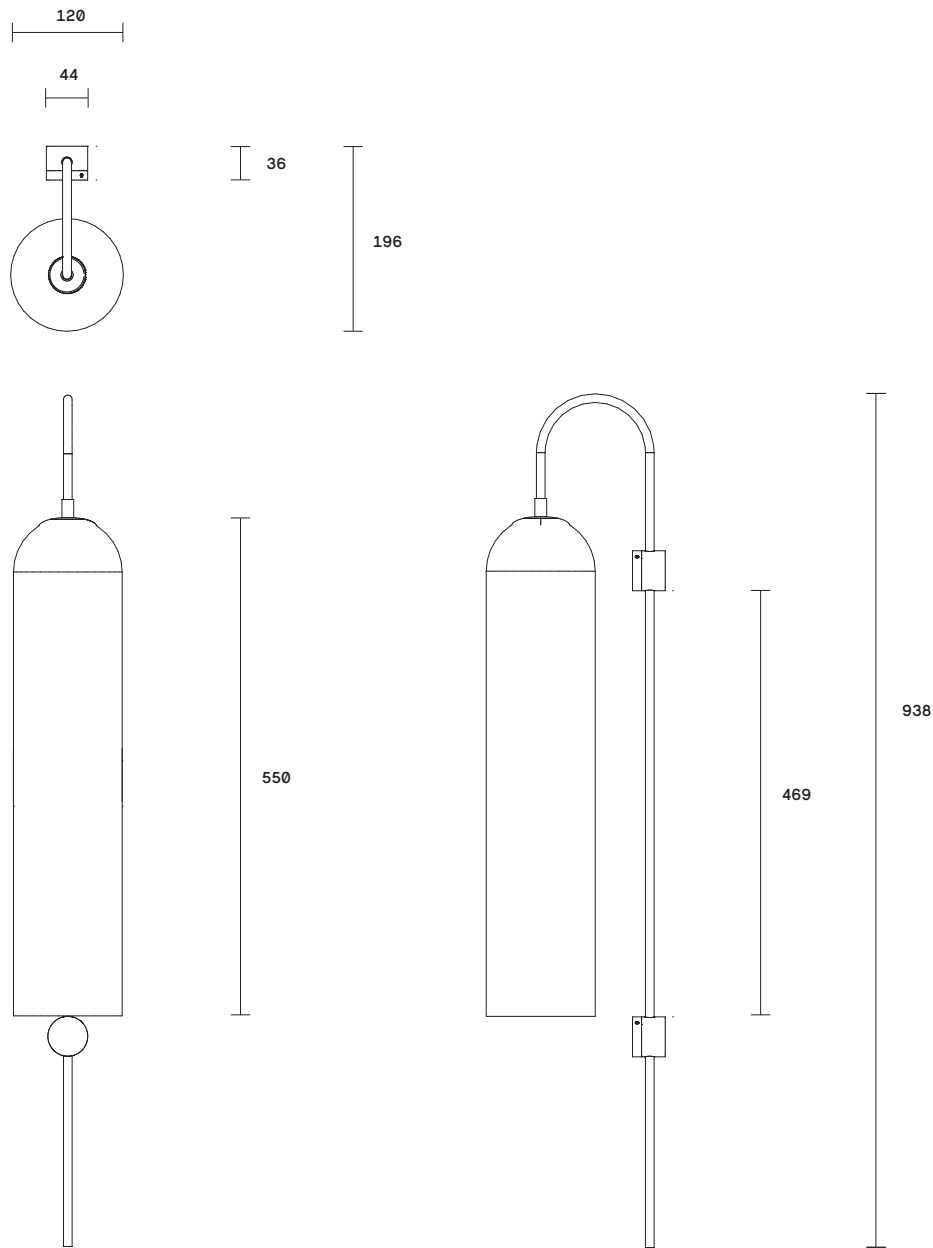

Float Collection
Wall Sconce

The sleek and sophisticated Float is reminiscent of Hollywood glamour from yesteryear.

Float's elongated proportions, striking coloured glass and sweeping brass stem reflect a sense of luxurious refinement, while its simplicity of form adds a modern touch to the design. The balance of classic and contemporary influences, result in a graceful grandeur accentuated in the soaring cylindrical shade.

Float shades are removable for easy cleaning.

Float available in wall sconce and pendant.

Lead time

8 weeks

Light source

240V, E14 Small fancy round
(35W)

Dimensions

Overall

Height 938mm

Out from wall 196mm

Distance between screw lugs

469mm

Shade

Height 550mm

Diameter 120mm

Fitting finishes