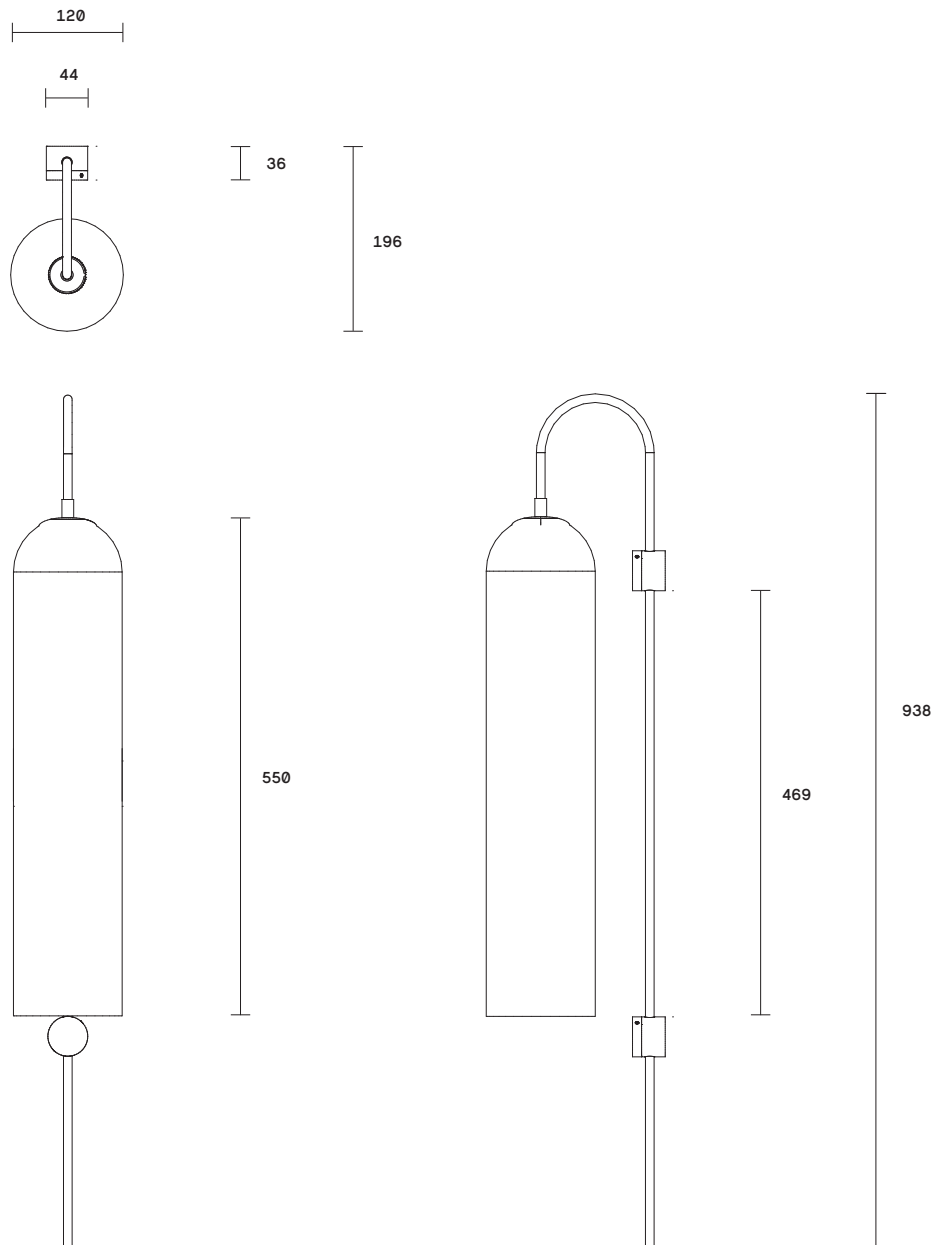

Float Collection  
Wall Sconce

The sleek and sophisticated Float is reminiscent of Hollywood glamour from yesteryear.

Float's elongated proportions, striking coloured glass and sweeping brass stem reflect a sense of luxurious refinement, while its simplicity of form adds a modern touch to the design. The balance of classic and contemporary influences, result in a graceful grandeur accentuated in the soaring cylindrical shade.

Float shades are removable for easy cleaning.

Float available in wall sconce and pendant.

**Lead time**

8 weeks

**Light source**

240V, E14 Small fancy round  
(35W)

**Dimensions**

*Overall*

Height 938mm

Out from wall 196mm

Distance between screw lugs

469mm

*Shade*

Height 550mm

Diameter 120mm

**Fitting finishes**