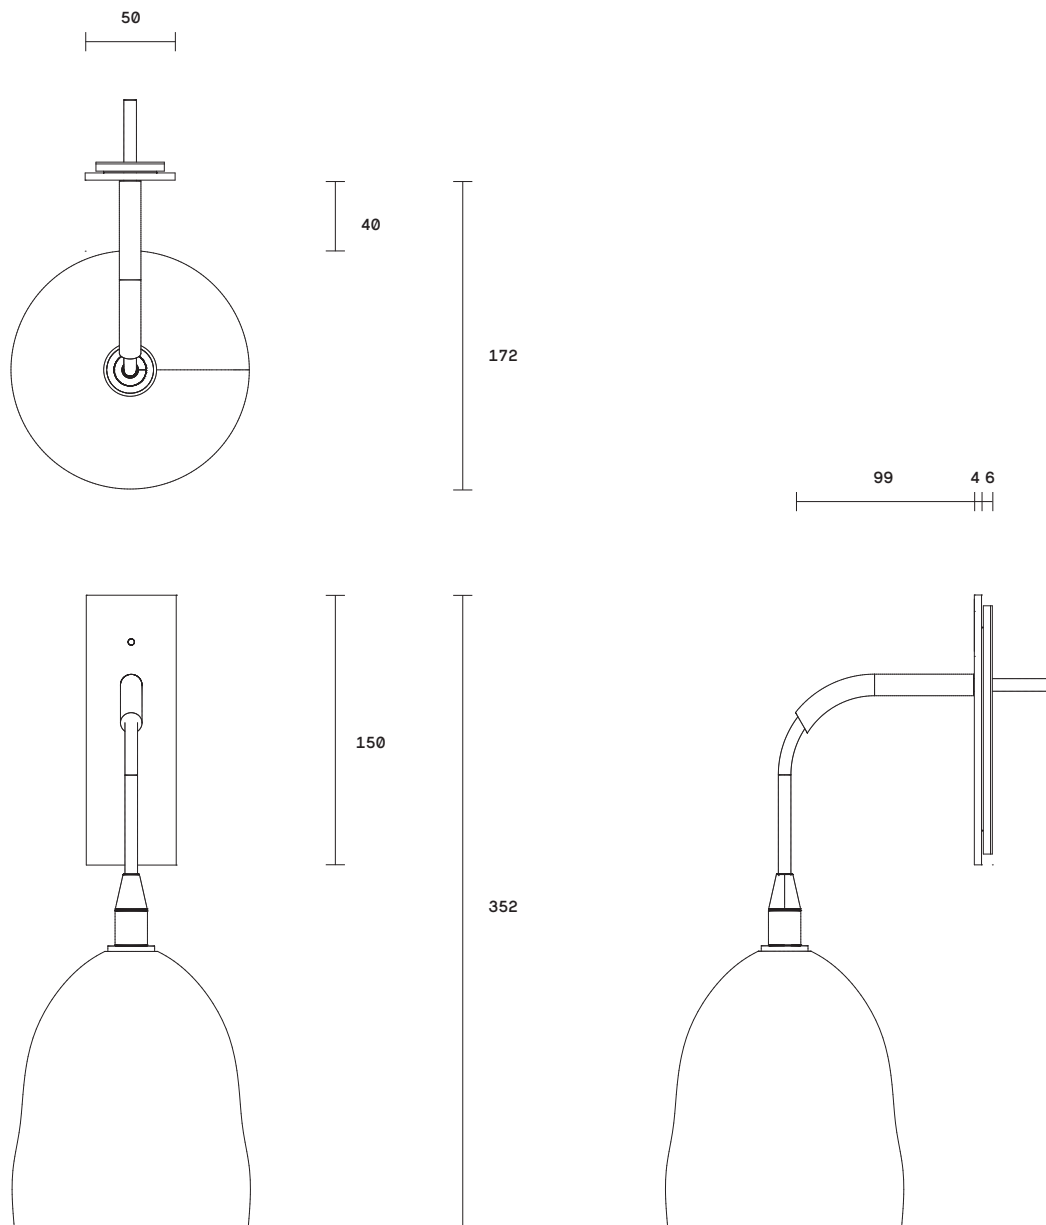

Ici Collection  
Wall Sconce

Inspired by Danish design, the Ici collection celebrates the artisanal beauty and fluid materiality of mouthblown glass.

Characterised by its organic bell-shaped form, each Ici piece is truly unique with the second application of molten glass adding individual nuances to each edition.

Ici's form comes alive when lit, casting delicate watery shadow effects on the surrounding walls.

Ici available in wall sconce and pendant. In both glass or porcelain shades.

**Lead time**

8 Weeks

**Light source**

12V, G4 1.5W LED (2700k)  
Requires driver / transformer  
installation  
Dimmable upon request

**Dimensions**

*Face plate*  
Width 50mm  
Height 150mm

*Shade*

Height 150mm  
Diameter 140mm

**Fitting finishes**