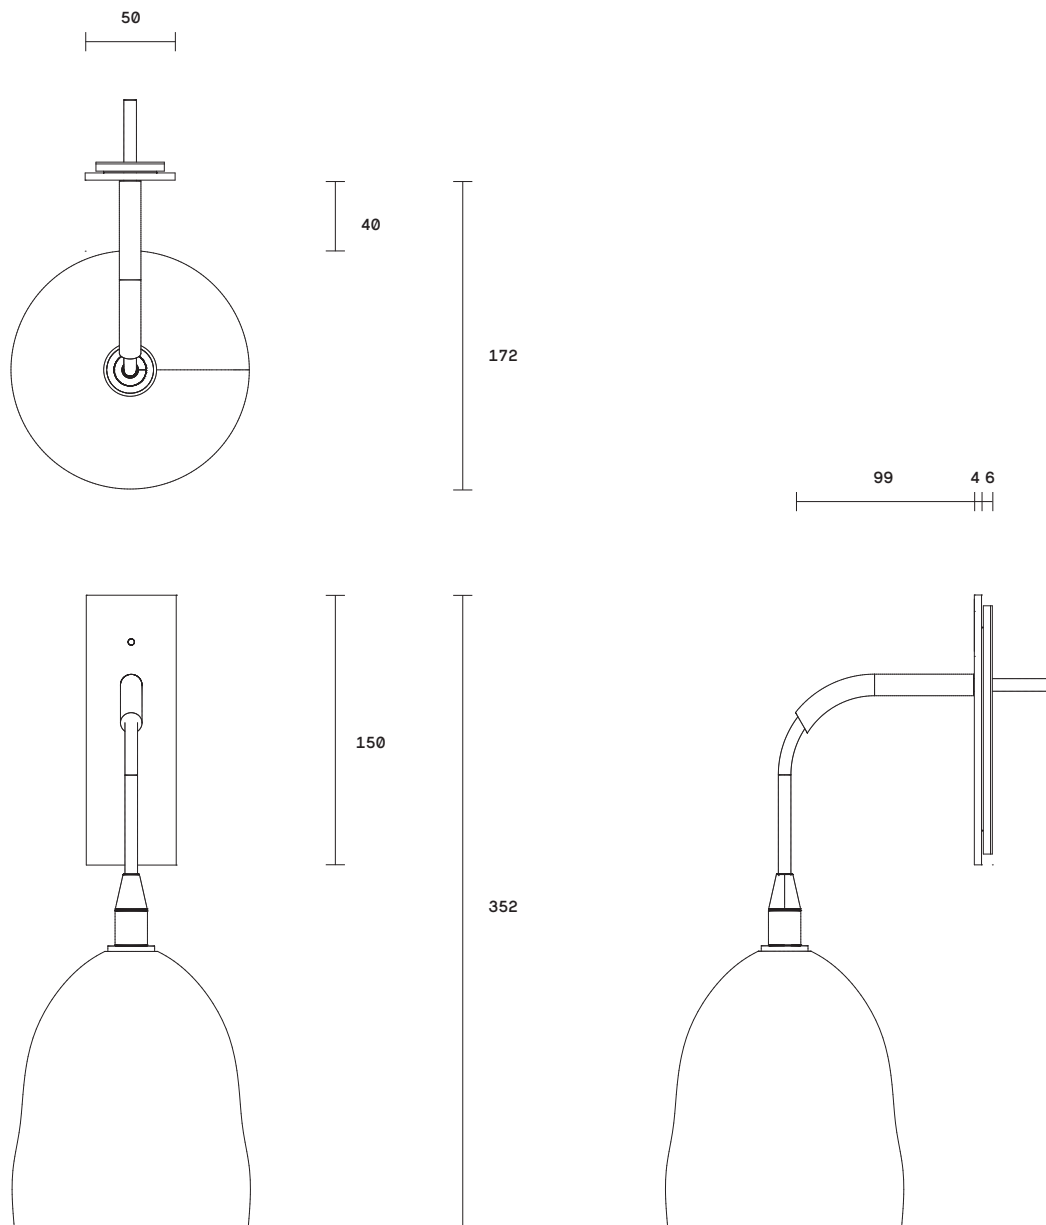

Ici Collection
Wall Sconce

Inspired by Danish design, the Ici collection celebrates the artisanal beauty and fluid materiality of mouthblown glass.

Characterised by its organic bell-shaped form, each Ici piece is truly unique with the second application of molten glass adding individual nuances to each edition.

Ici's form comes alive when lit, casting delicate watery shadow effects on the surrounding walls.

Ici available in wall sconce and pendant. In both glass or porcelain shades.

Lead time

8 Weeks

Light source

12V, G4 1.5W LED (2700k)
Requires driver / transformer
installation
Dimmable upon request

Dimensions

Face plate
Width 50mm
Height 150mm

Shade

Height 150mm
Diameter 140mm

Fitting finishes

Articolo black
Matte white
Brass
Mid bronze