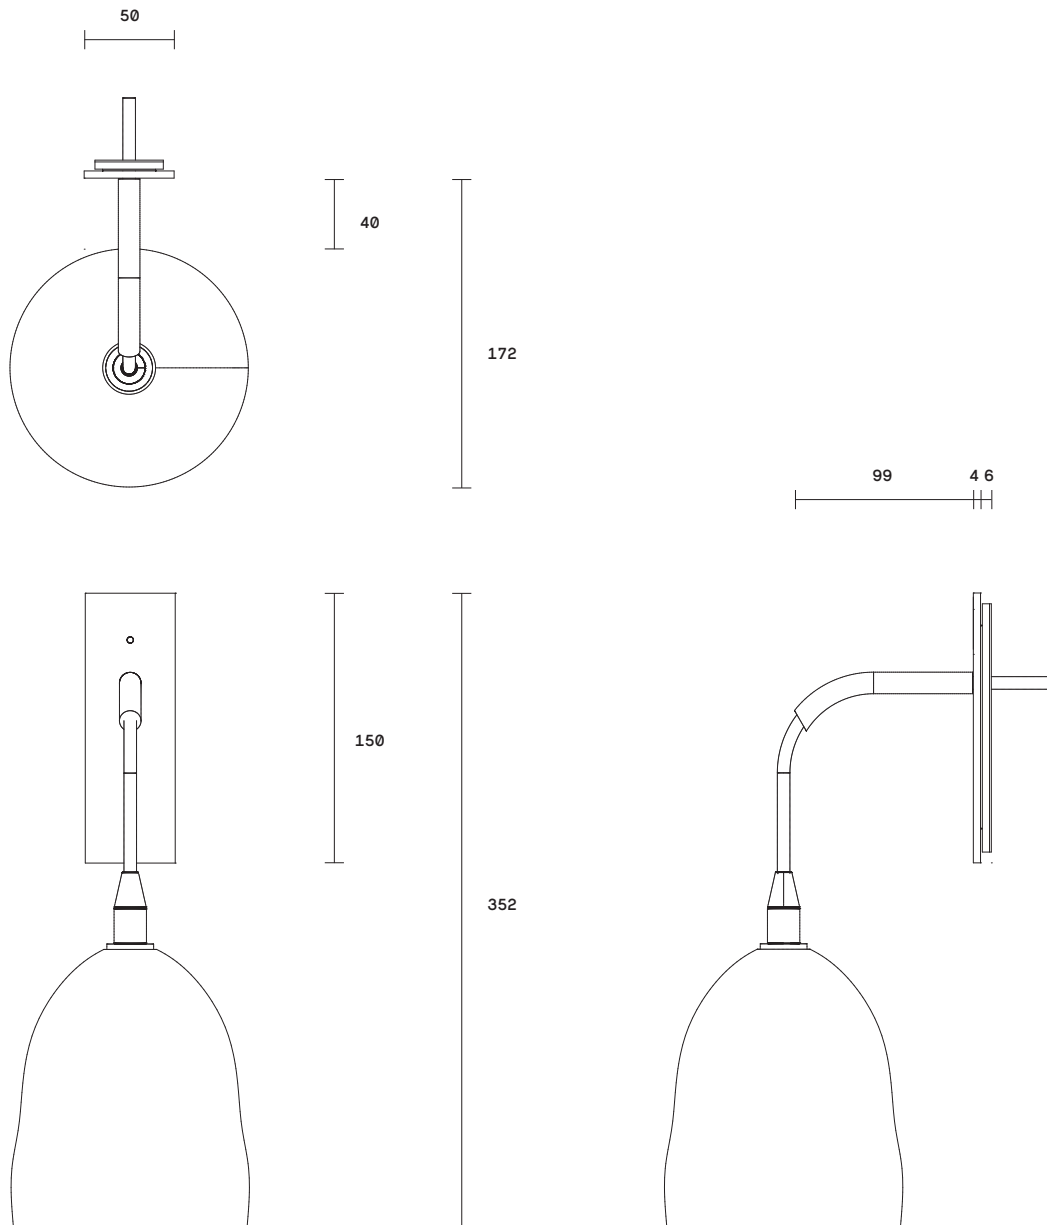

Ici Collection
Porcelain Wall Sconce

Inspired by Danish design, the Ici collection celebrates the artisanal beauty and fluid materiality of mouthblown glass.

Characterised by its organic bell-shaped form, each Ici piece is truly unique with the second application of molten glass adding individual nuances to each edition.

Ici's form comes alive when lit, casting delicate watery shadow effects on the surrounding walls.

Ici available in wall sconce and pendant. In both glass or porcelain shades.

Lead time

8 Weeks

Light source

12V, G4 1.5W LED (2700k)
Requires driver / transformer installation
Dimmable upon request

Dimensions

Face plate
Width 50mm
Height 150mm

Shade

Height 150mm
Diameter 140mm

Fitting finishes

Articolo black
Matte white
Brass
Mid bronze