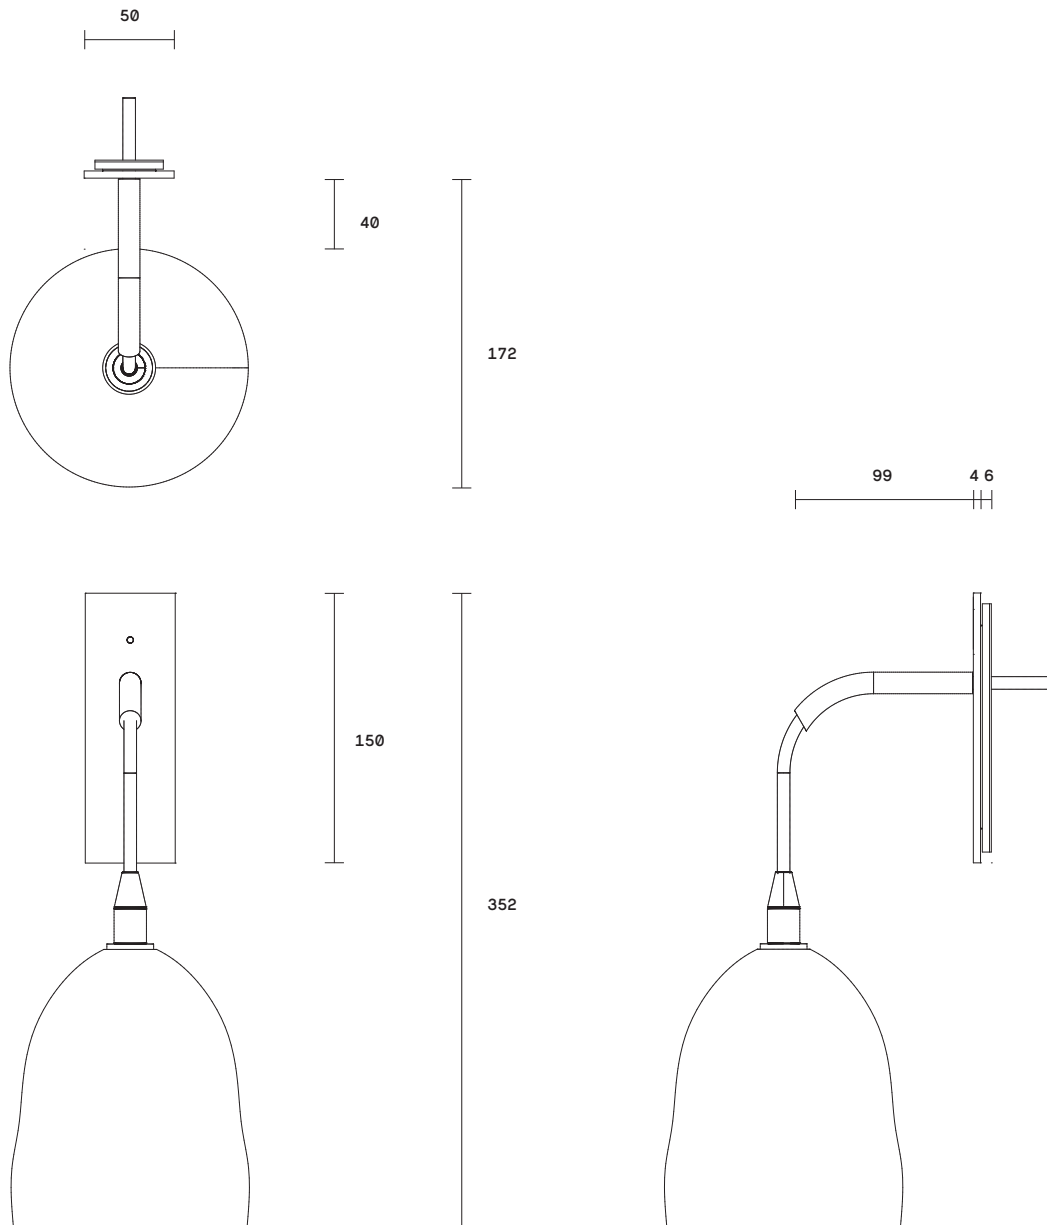

Ici Collection  
Porcelain Wall Sconce

Inspired by Danish design, the Ici collection celebrates the artisanal beauty and fluid materiality of mouthblown glass.

Characterised by its organic bell-shaped form, each Ici piece is truly unique with the second application of molten glass adding individual nuances to each edition.

Ici's form comes alive when lit, casting delicate watery shadow effects on the surrounding walls.

Ici available in wall sconce and pendant. In both glass or porcelain shades.

**Lead time**

8 Weeks

**Light source**

12V, G4 1.5W LED (2700k)  
Requires driver / transformer  
installation  
Dimmable upon request

**Dimensions**

*Face plate*  
Width 50mm  
Height 150mm

*Shade*

Height 150mm  
Diameter 140mm

**Fitting finishes**