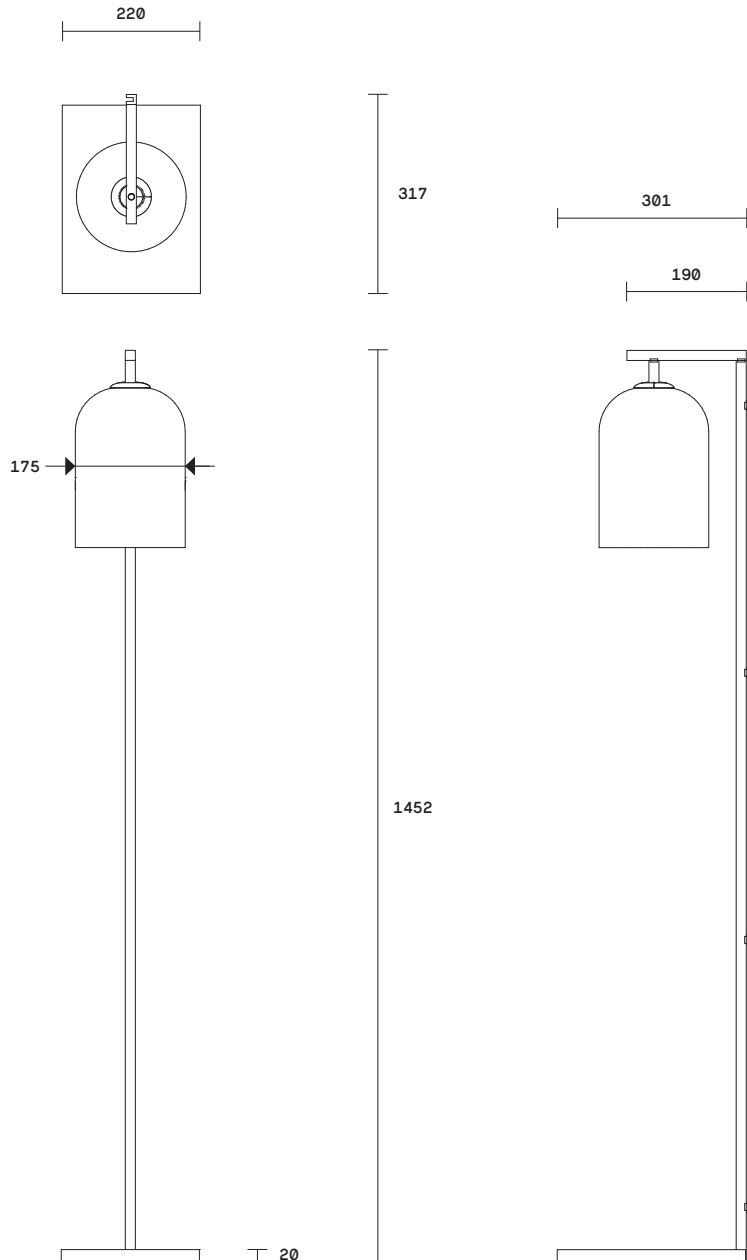

Indi Collection
Floor Lamp

ARTICOLO

Indi Collection Floor Lamp

Specification Sheet

A relaxed yet striking design, the handcrafted Indi collection embodies the beauty of black with pared back simplicity.

Honest materials unite with detailed craftsmanship, each Indi shade is individually woven by skilled artisan hands.

Indi shade is removable for easy cleaning.

Indi available in wall sconce, pendant, table lamp, floor lamp.

Lead time

8 weeks

Light source

240V, E14 small fancy round (35W)

Dimensions

Stand
Height 1452mm
Width of base 220mm
Length of base 301mm

Shade

Outer diameter 180mm

Fitting finishes

Articolo black
Matte white

Flex cord colours

Black
Natural linen
White
Black/white mix

Shade combinations

Black and natural weave on clear glass shade
Black weave on clear glass shade
Black weave on smoke glass shade