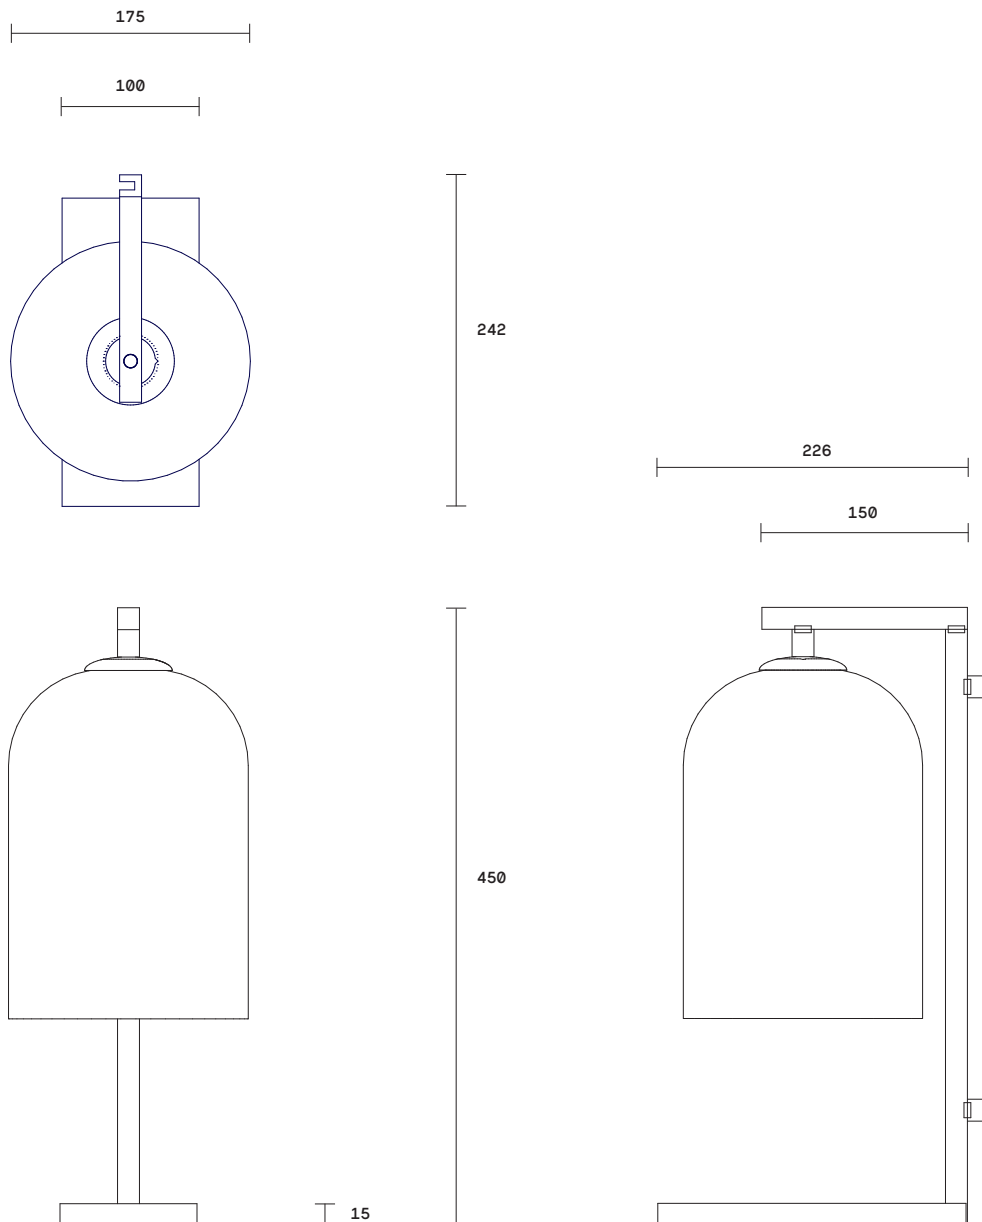

A relaxed yet striking design, the handcrafted Indi collection embodies the beauty of black with pared back simplicity.

Honest materials unite with detailed craftsmanship, each Indi shade is individually woven by skilled artisan hands.

Indi shade is removable for easy cleaning.

Indi available in wall sconce, pendant, table lamp, floor lamp.

Lead time

8 weeks

Light source

240V, E14 small fancy round
(35W)

Fitting finishes

Articolo black
Matte white

Dimensions

Stand
Height 435mm
Width of base 100mm
Length of base 225mm

Shade

Outer diameter 180mm

Flex cord colours

Black
Natural linen
White
Black/white mix

Shade combinations

Black and natural weave on
clear glass shade
Black weave on clear glass
shade
Black weave on smoke glass
shade