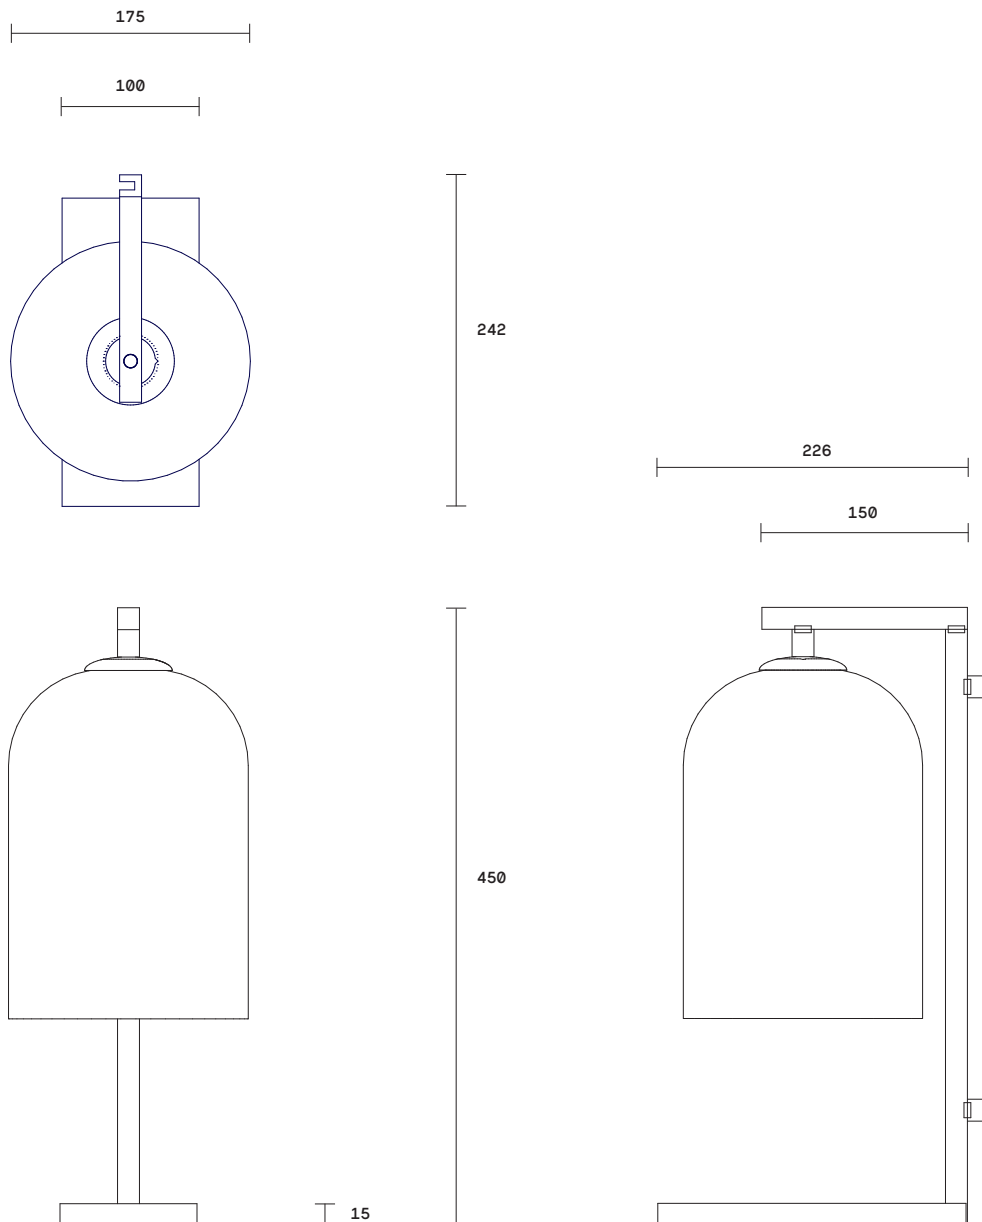

A relaxed yet striking design, the handcrafted Indi collection embodies the beauty of black with pared back simplicity.

Honest materials unite with detailed craftsmanship, each Indi shade is individually woven by skilled artisan hands.

Indi shade is removable for easy cleaning.

Indi available in wall sconce, pendant, table lamp, floor lamp.

Lead time

8 weeks

Light source

240V, E14 small fancy round (35W)

Fitting finishes

Articolo black
Matte white

Dimensions

Stand
Height 435mm
Width of base 100mm
Length of base 225mm

Shade

Outer diameter 180mm

Flex cord colours

Black
Natural linen
White
Black/white mix

Shade combinations

Black and natural weave on clear glass shade
Black weave on clear glass shade
Black weave on smoke glass shade