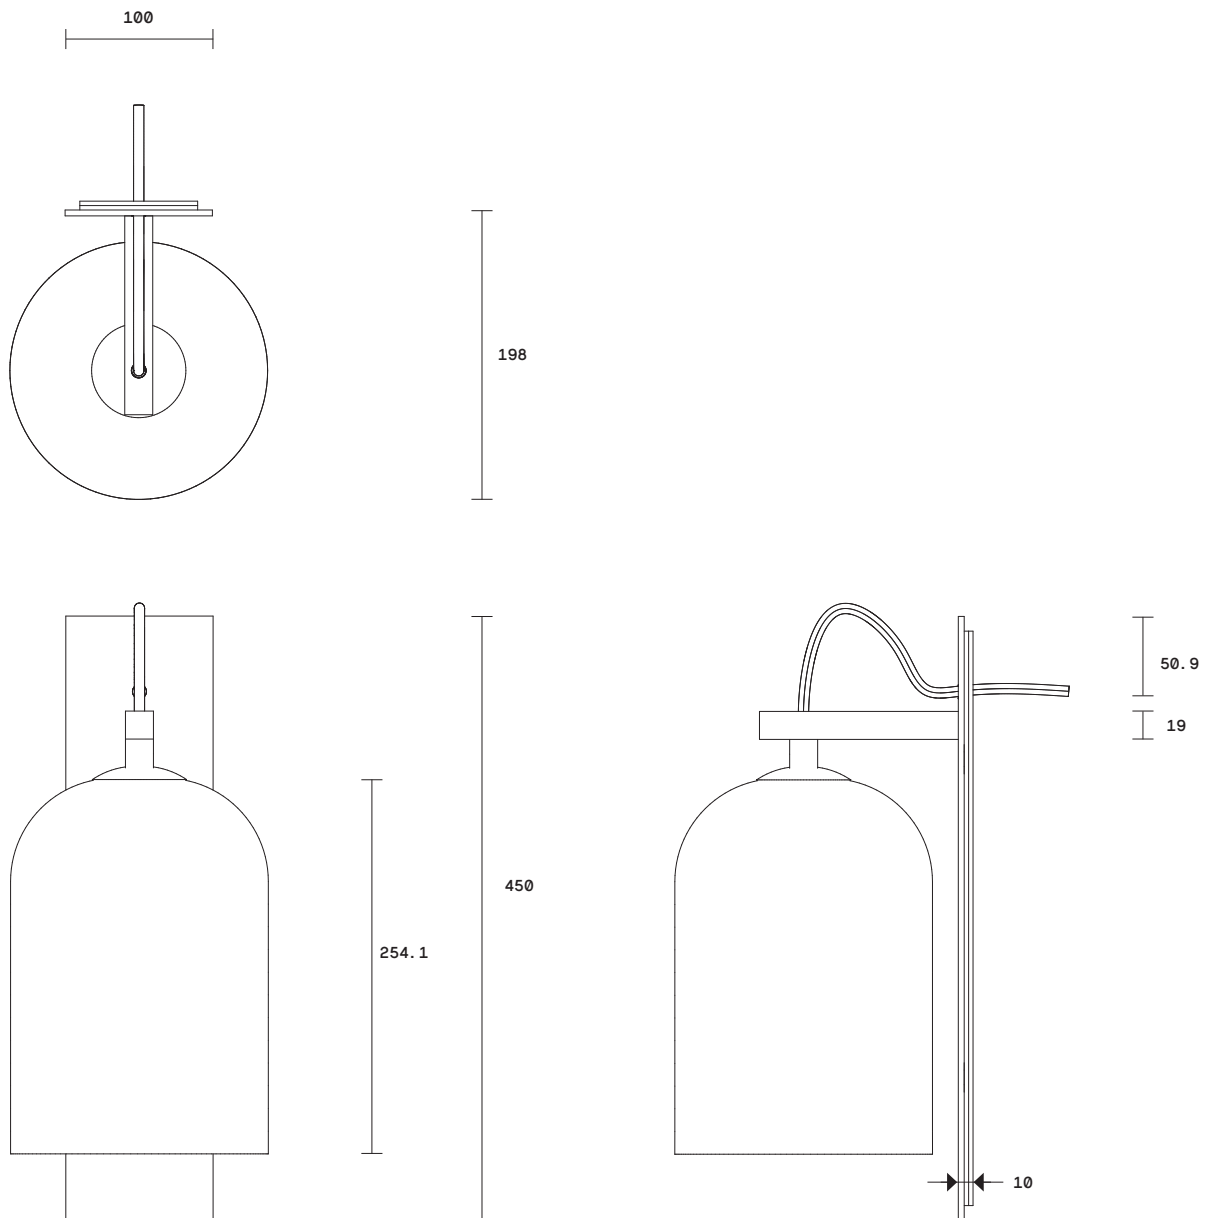

Indi Collection  
Wall Sconce

A relaxed yet striking design, the handcrafted Indi collection embodies the beauty of black with pared back simplicity.

Honest materials unite with detailed craftsmanship, each Indi shade is individually woven by skilled artisan hands.

Indi shade is removable for easy cleaning.

Indi available in wall sconce, pendant, table lamp, floor lamp.

**Lead time**

8 weeks

**Light source**

240V, E14 small fancy round  
(35W)

**Fitting finishes**

Articolo black  
Matte white

**Dimensions**

*Face plate*  
Height 435mm  
Width 100mm

*Shade*

Diameter 180mm

**Flex cord colours**

Black  
Natural linen  
White  
Black/white mix

**Shade combinations**

Black and natural weave on  
clear glass shade  
Black weave on clear glass  
shade  
Black weave on smoke glass  
shade