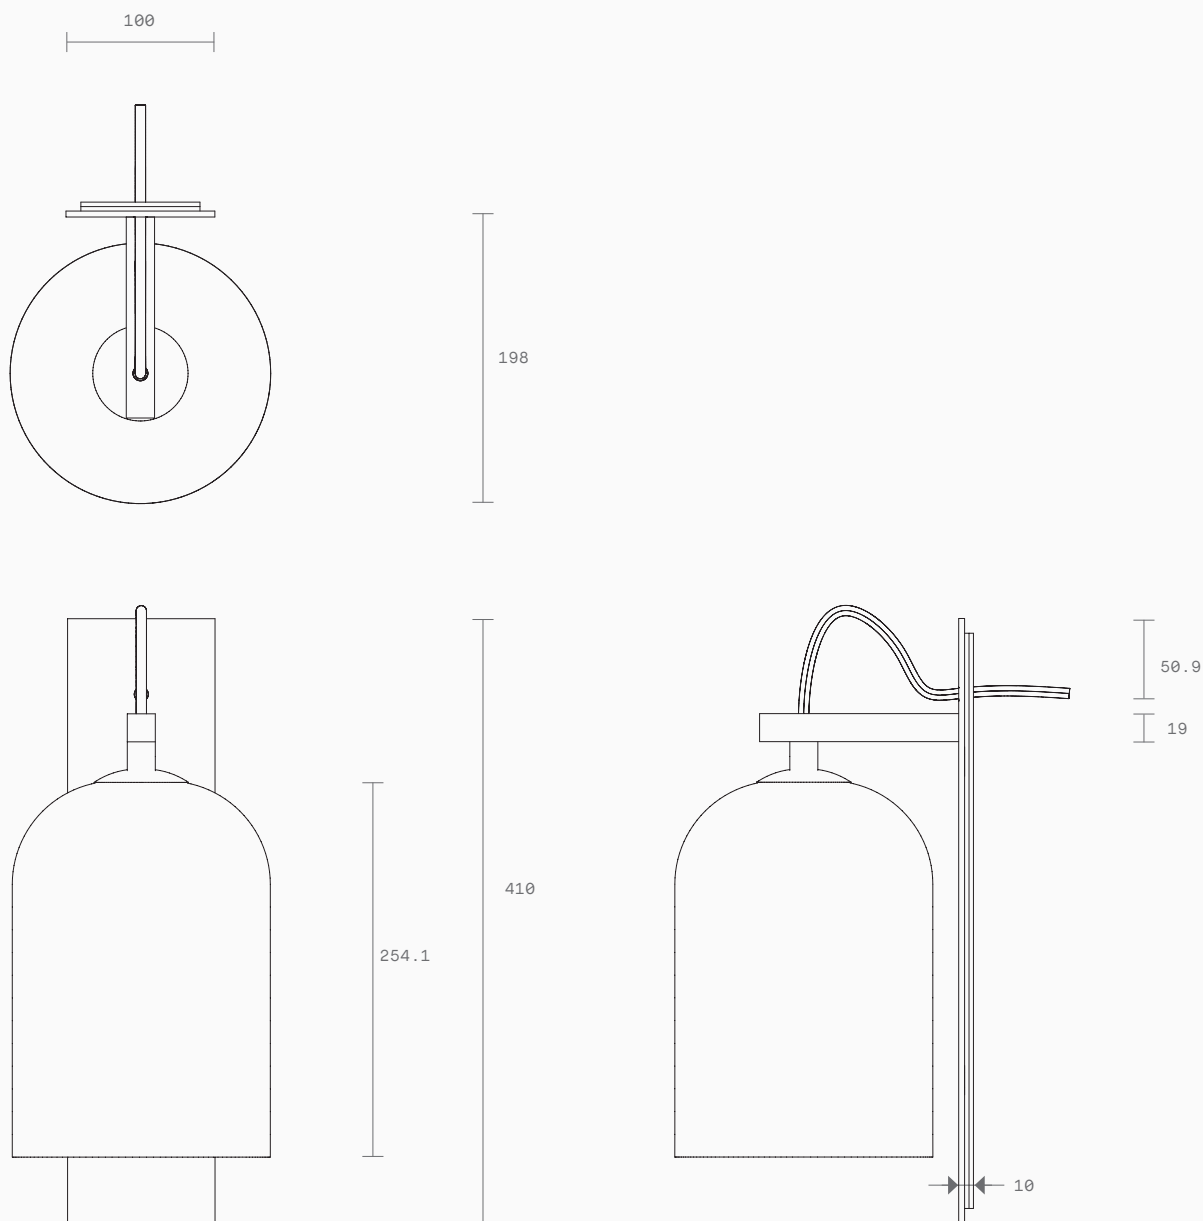

Indi Collection  
Wall Sconce

A relaxed yet striking design, the handcrafted Indi collection embodies the beauty of black with pared back simplicity.

Honest materials unite with detailed craftsmanship, each Indi shade is individually woven by skilled artisan hands.

Indi shade is removable for easy cleaning.

Indi available in wall sconce, pendant, table lamp, floor lamp.

**Lead time**  
8 weeks

**Light source**  
240V, E14 small fancy round  
(35W)

**Fitting finishes**  
Articolo black  
Matte white

**Dimensions**  
*Face plate*  
Height 435mm  
Width 100mm

*Shade*  
Diameter 180mm

**Flex cord colours**  
Black  
Natural linen  
White  
Black/white mix

**Shade combinations**  
Black and natural weave on  
clear glass shade  
Black weave on clear glass  
shade  
Black weave on smoke glass  
shade