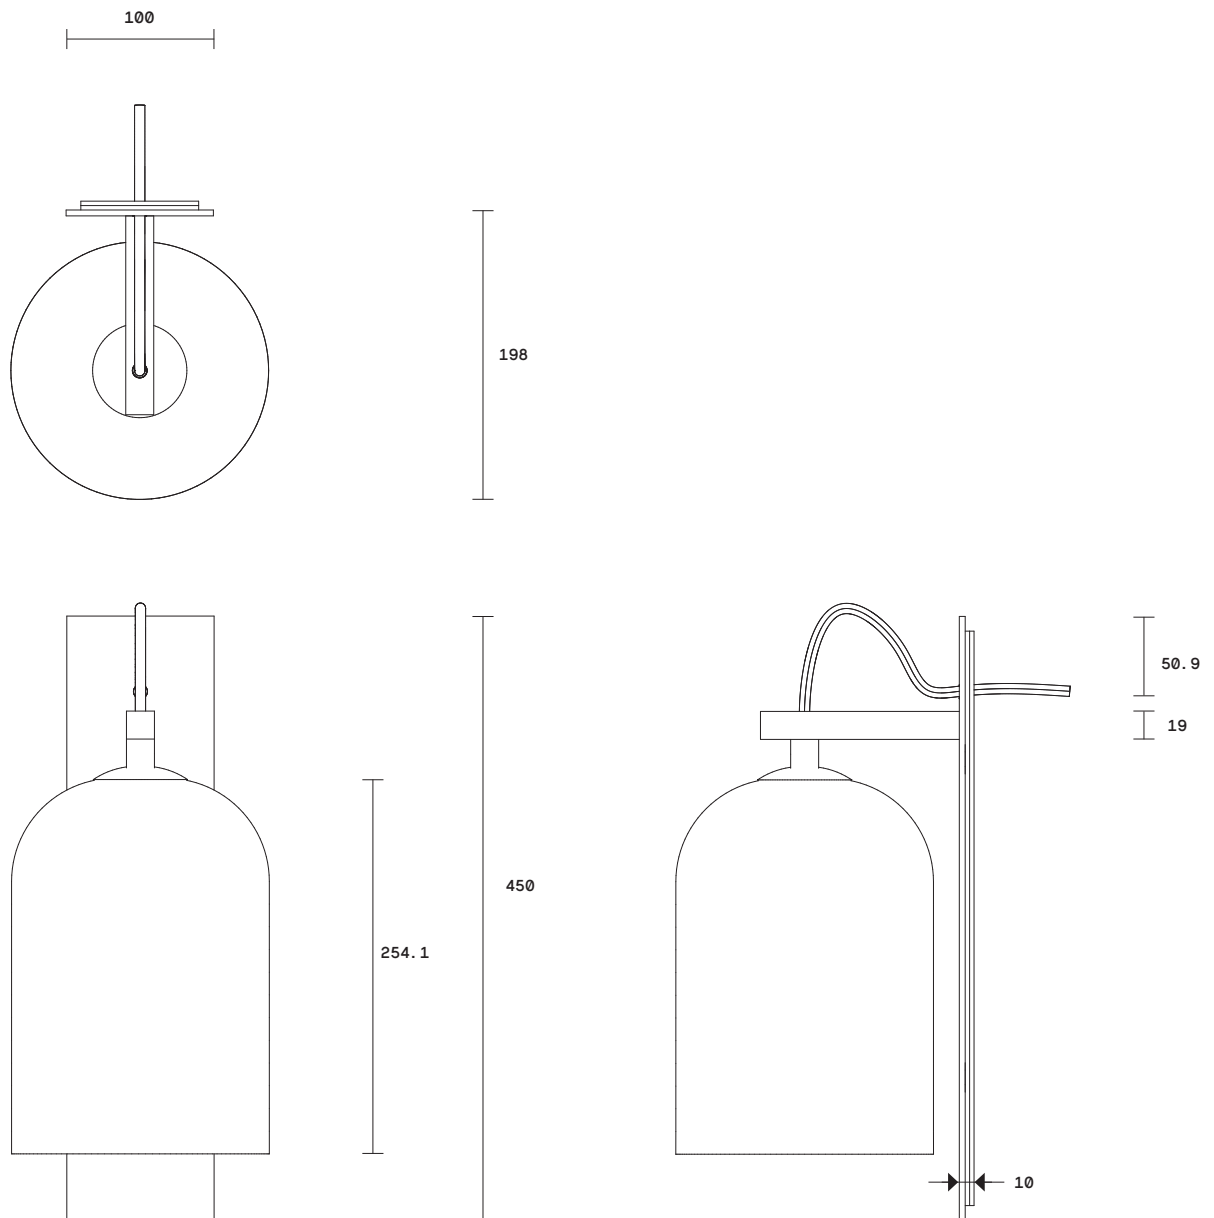

Indi Collection  
Wall Sconce

A relaxed yet striking design, the handcrafted Indi collection embodies the beauty of black with pared back simplicity.

Honest materials unite with detailed craftsmanship, each Indi shade is individually woven by skilled artisan hands.

Indi shade is removable for easy cleaning.

Indi available in wall sconce, pendant, table lamp, floor lamp.

**Lead time**

8 weeks

**Light source**

240V, E14 small fancy round  
(35W)

**Fitting finishes**

Articolo black  
Matte white

**Dimensions**

*Face plate*  
Height 435mm  
Width 100mm

*Shade*

Diameter 180mm

**Flex cord colours**

Black  
Natural linen  
White  
Black/white mix

**Shade combinations**

Black and natural weave on  
clear glass shade  
Black weave on clear glass  
shade  
Black weave on smoke glass  
shade