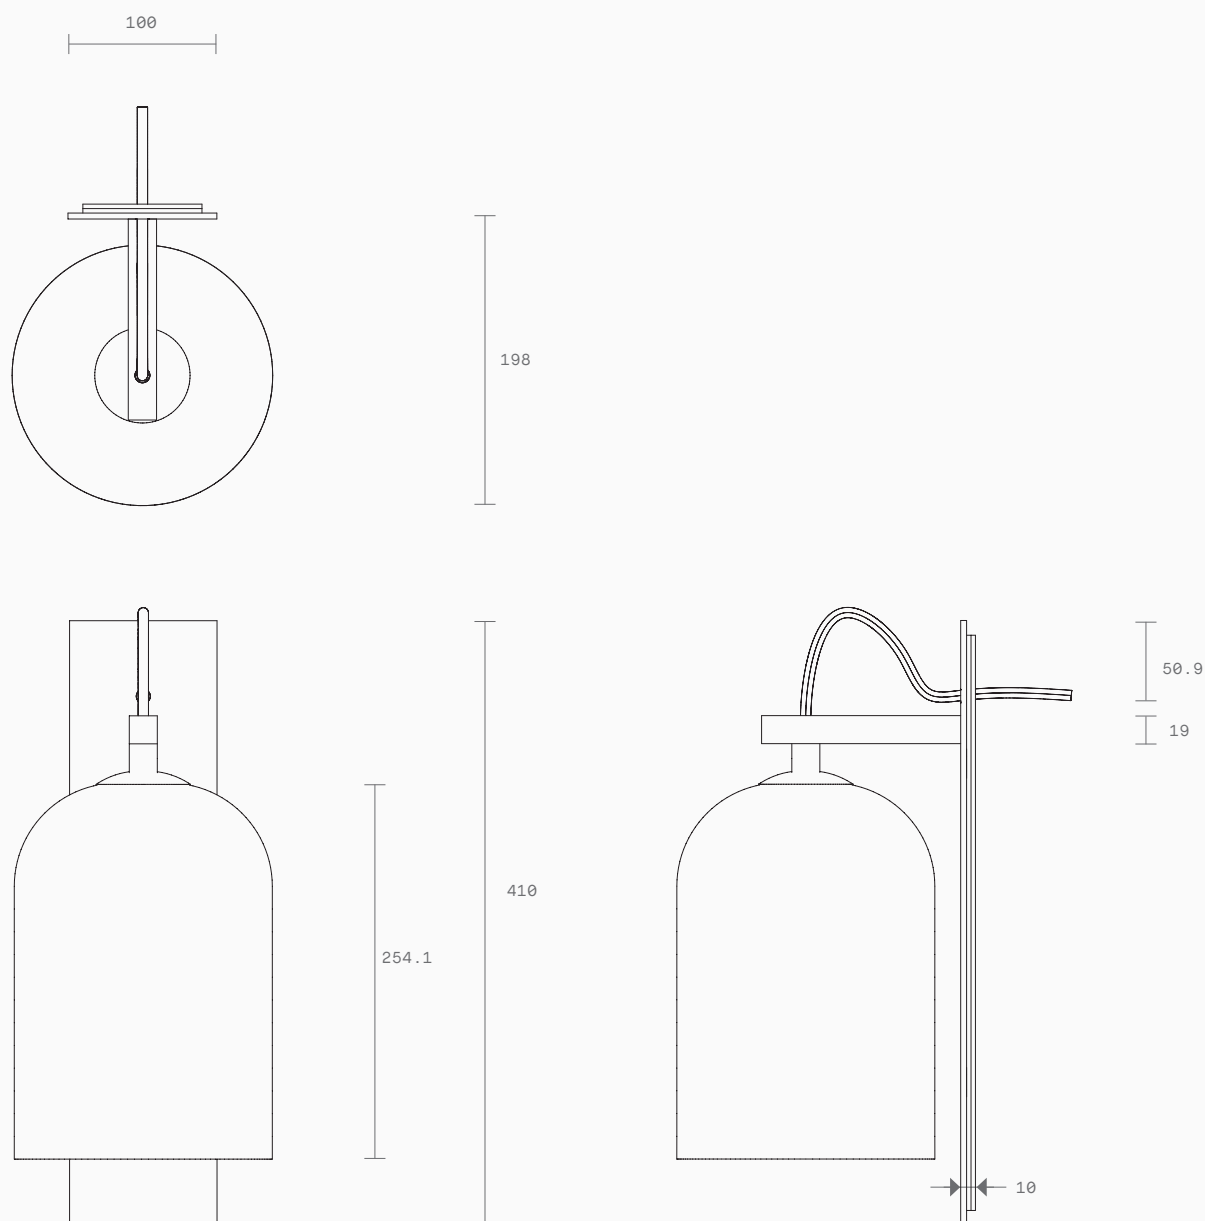

Indi Collection
Wall Sconce

A relaxed yet striking design, the handcrafted Indi collection embodies the beauty of black with pared back simplicity.

Honest materials unite with detailed craftsmanship, each Indi shade is individually woven by skilled artisan hands.

Indi shade is removable for easy cleaning.

Indi available in wall sconce, pendant, table lamp, floor lamp.

Lead time
8 weeks

Light source
240V, E14 small fancy round
(35W)

Fitting finishes
Articolo black
Matte white

Dimensions
Face plate
Height 435mm
Width 100mm

Shade
Diameter 180mm

Flex cord colours
Black
Natural linen
White
Black/white mix

Shade combinations
Black and natural weave on
clear glass shade
Black weave on clear glass
shade
Black weave on smoke glass
shade