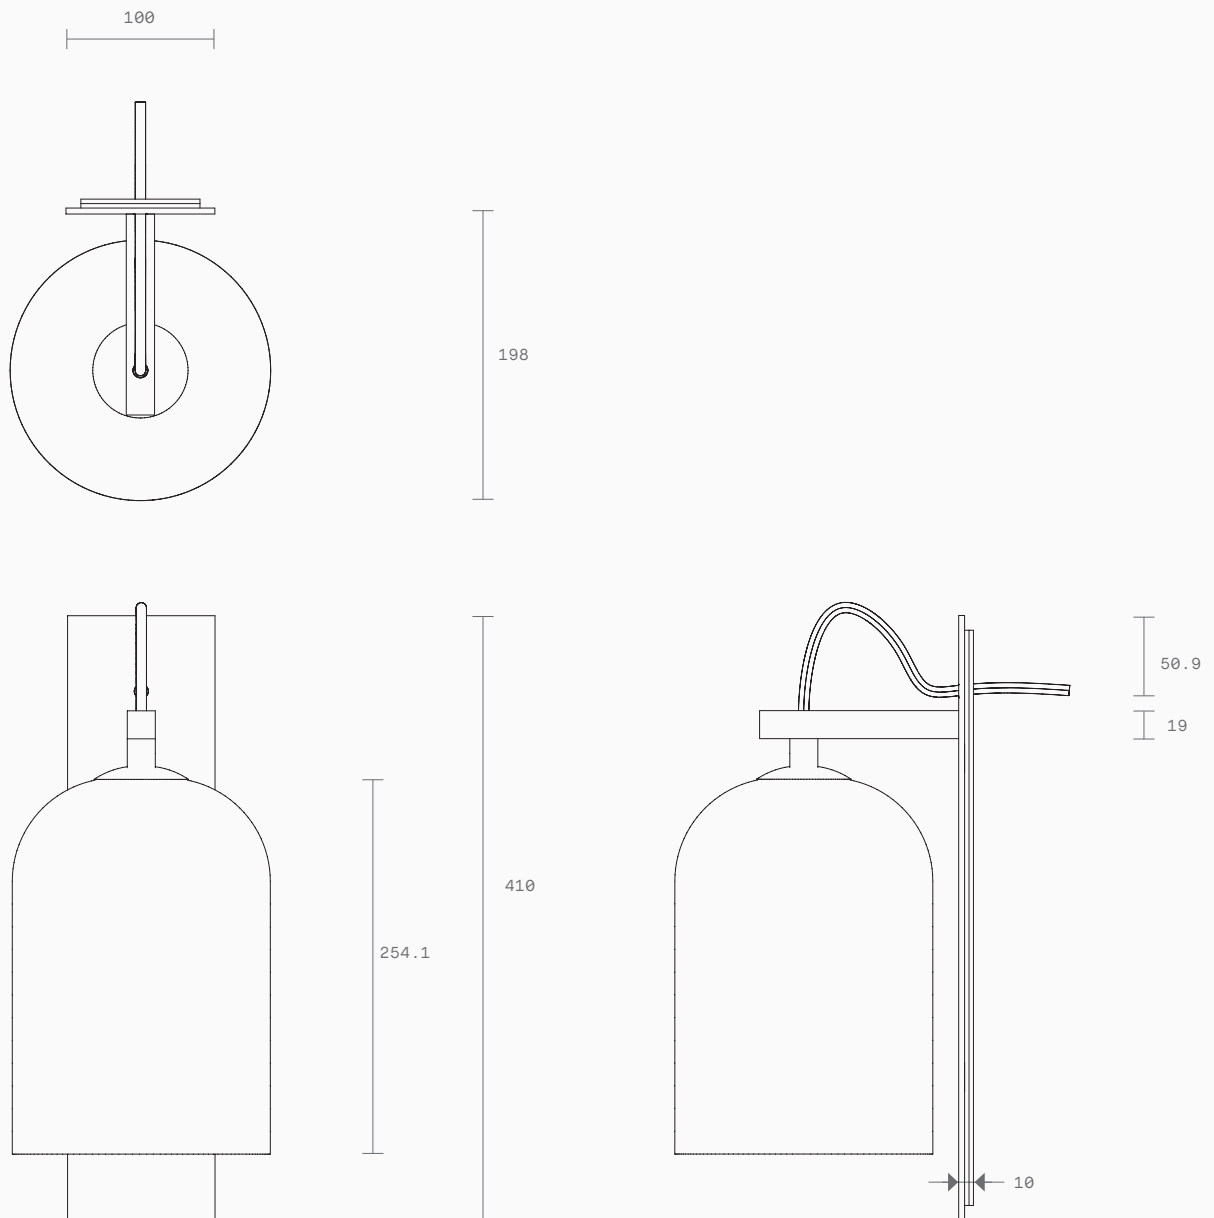

Indi Collection  
Wall Sconce

A relaxed yet striking design, the handcrafted Indi collection embodies the beauty of black with pared back simplicity.

Honest materials unite with detailed craftsmanship, each Indi shade is individually woven by skilled artisan hands.

Indi shade is removable for easy cleaning.

Indi available in wall sconce, pendant, table lamp, floor lamp.

**Lead time**  
8 weeks

**Light source**  
240V, E14 small fancy round  
(35W)

**Fitting finishes**  
Articolo black  
Matte white

**Dimensions**  
*Face plate*  
Height 435mm  
Width 100mm

*Shade*  
Diameter 180mm

**Flex cord colours**  
Black  
Natural linen  
White  
Black/white mix

**Shade combinations**  
Black and natural weave on  
clear glass shade  
Black weave on clear glass  
shade  
Black weave on smoke glass  
shade