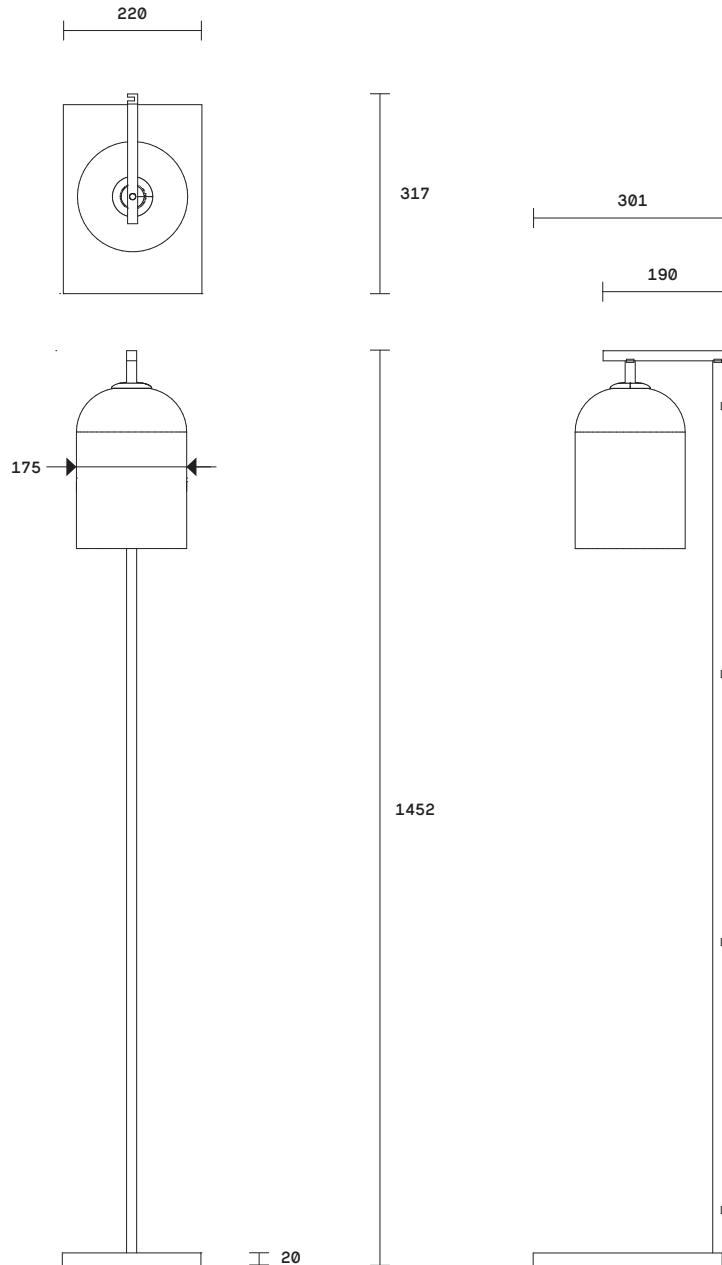

Lumi is timeless in its refined elegance and simplicity of form, its distinctive design characterized by one mouthblown glass vessel cocooned in the other. Together, the vessels express feminine fluidity of form while celebrating the subtle striations found in organic mouthblown glass.

The Lumi shades are removable for easy cleaning.

Lumi is available in wall sconce, table lamp, floor lamp and pendant.

Lead time

6 - 8 weeks

Light source

240V, E14 small fancy round (35W)

Fitting finishes

Articolo black
Matte white

Dimensions

Stand
Height 1452mm
Width of base 220mm
Length of base 301mm

Shade

Outer diameter 175mm

Flex cord colours

Black
Natural linen
White
Black/white mix
Red

Shade combinations

Smoke/smoke
Smoke/frosted smoke
Grey/grey
Clear/white
(Outer shade listed first/inner shade listed second)