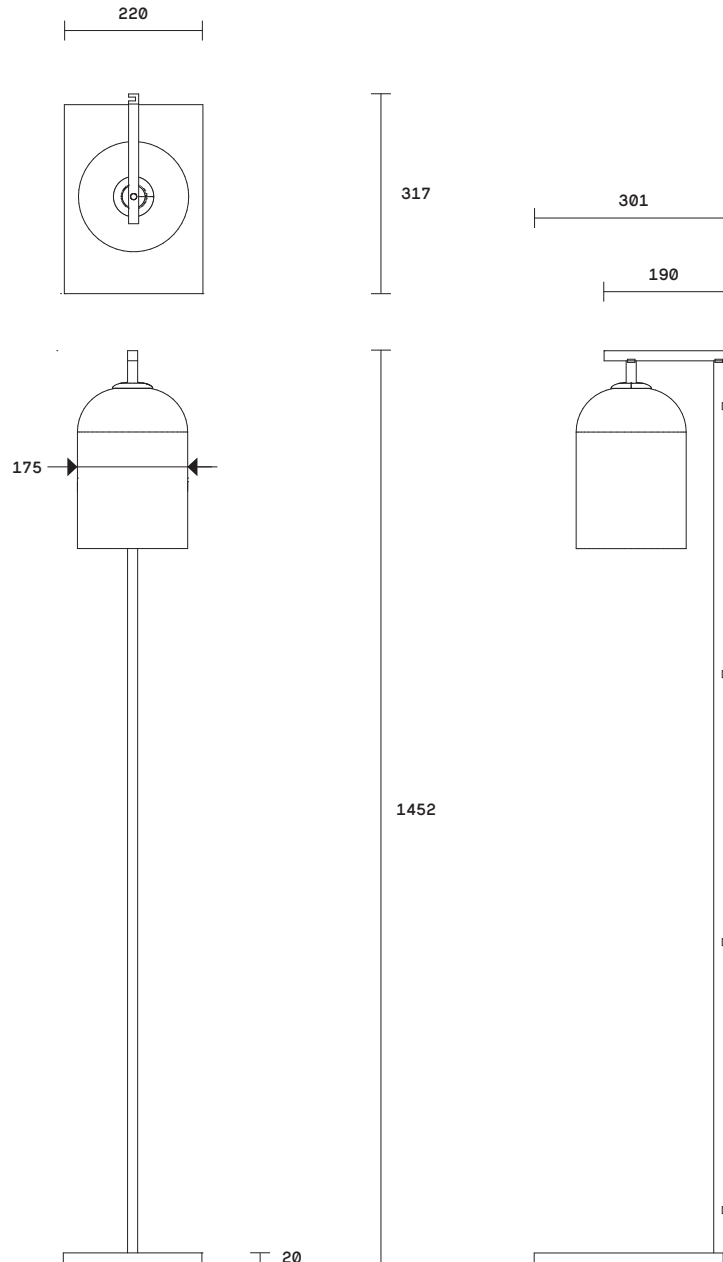

Lumi Collection
Floor Lamp

Lumi is timeless in its refined elegance and simplicity of form, its distinctive design characterized by one mouthblown glass vessel cocooned in the other. Together, the vessels express feminine fluidity of form while celebrating the subtle striations found in organic mouthblown glass.

The Lumi shades are removable for easy cleaning.

Lumi is available in wall sconce, table lamp, floor lamp and pendant.

Lead time

6 - 8 weeks

Light source

240V, E14 small fancy round (35W)

Fitting finishes

Articolo black
Matte white

Dimensions

Stand
Height 1452mm
Width of base 220mm
Length of base 301mm

Shade

Outer diameter 175mm

Flex cord colours

Black
Natural linen
White
Black/white mix
Red

Shade combinations

Smoke/smoke
Smoke/frosted smoke
Grey/grey
Clear/white
(Outer shade listed first/inner shade listed second)