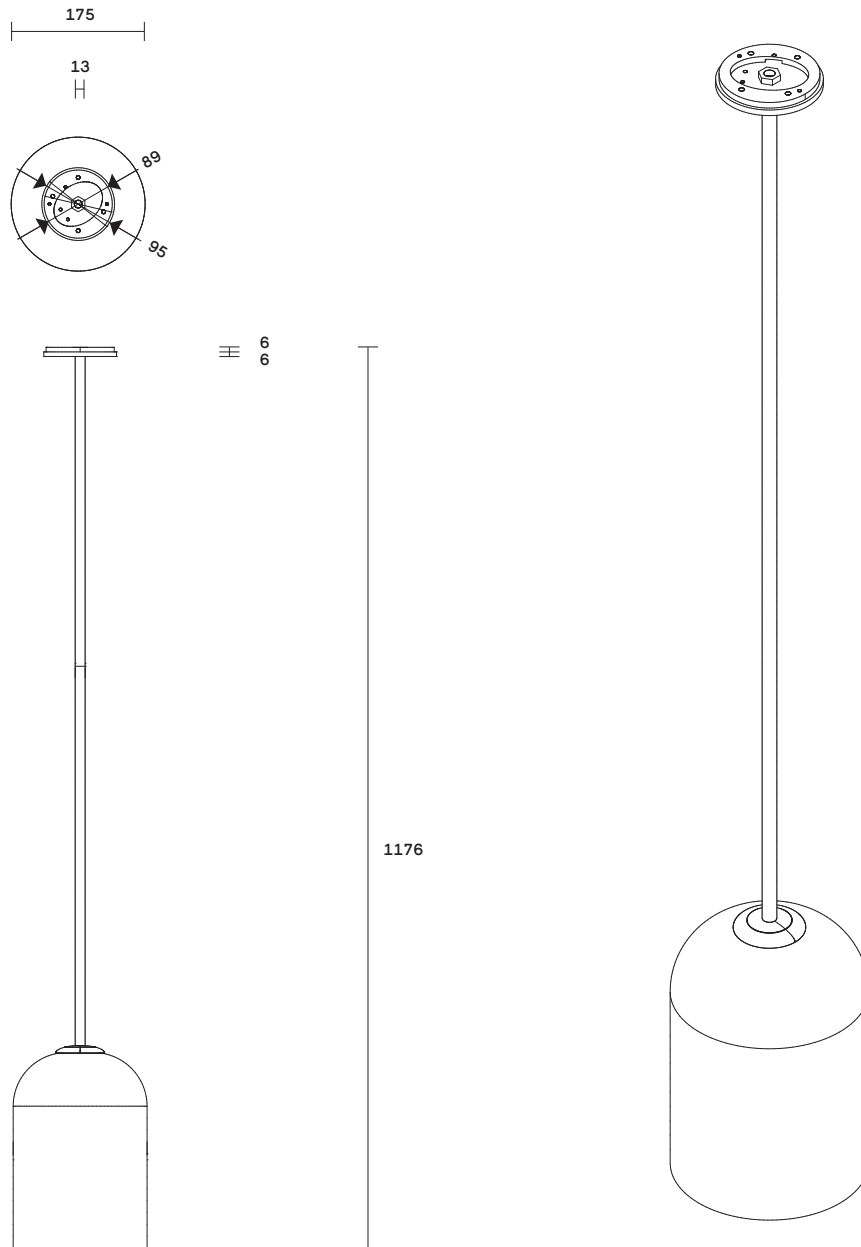

Lumi Collection
Pendant

Lumi is timeless in its refined elegance and simplicity of form, its distinctive design characterized by one mouthblown glass vessel cocooned in the other. Together, the vessels express feminine fluidity of form while celebrating the subtle striations found in organic mouthblown glass.

The Lumi shades are removable for easy cleaning.

Lumi is available in wall sconce, table lamp, floor lamp and pendant.

Lead time
6 - 8 weeks

Light source
240V, E14 small fancy round
(35W)

Dimensions
Rod
Length 900mm
(Variations to rod length can be specified at time of order placement)

Shade
Outer diameter 175mm
Height 260mm

Fitting finishes
Articolo black
Matte white

Flex cord colours
Black
Natural linen
White
Black/white mix
Red
(Flex in place of rod available upon request)

Shade combinations
Smoke/smoke
Smoke/frosted smoke
Grey/grey
Clear/white
(Outer shade colour listed first/
inner shade colour listed second)