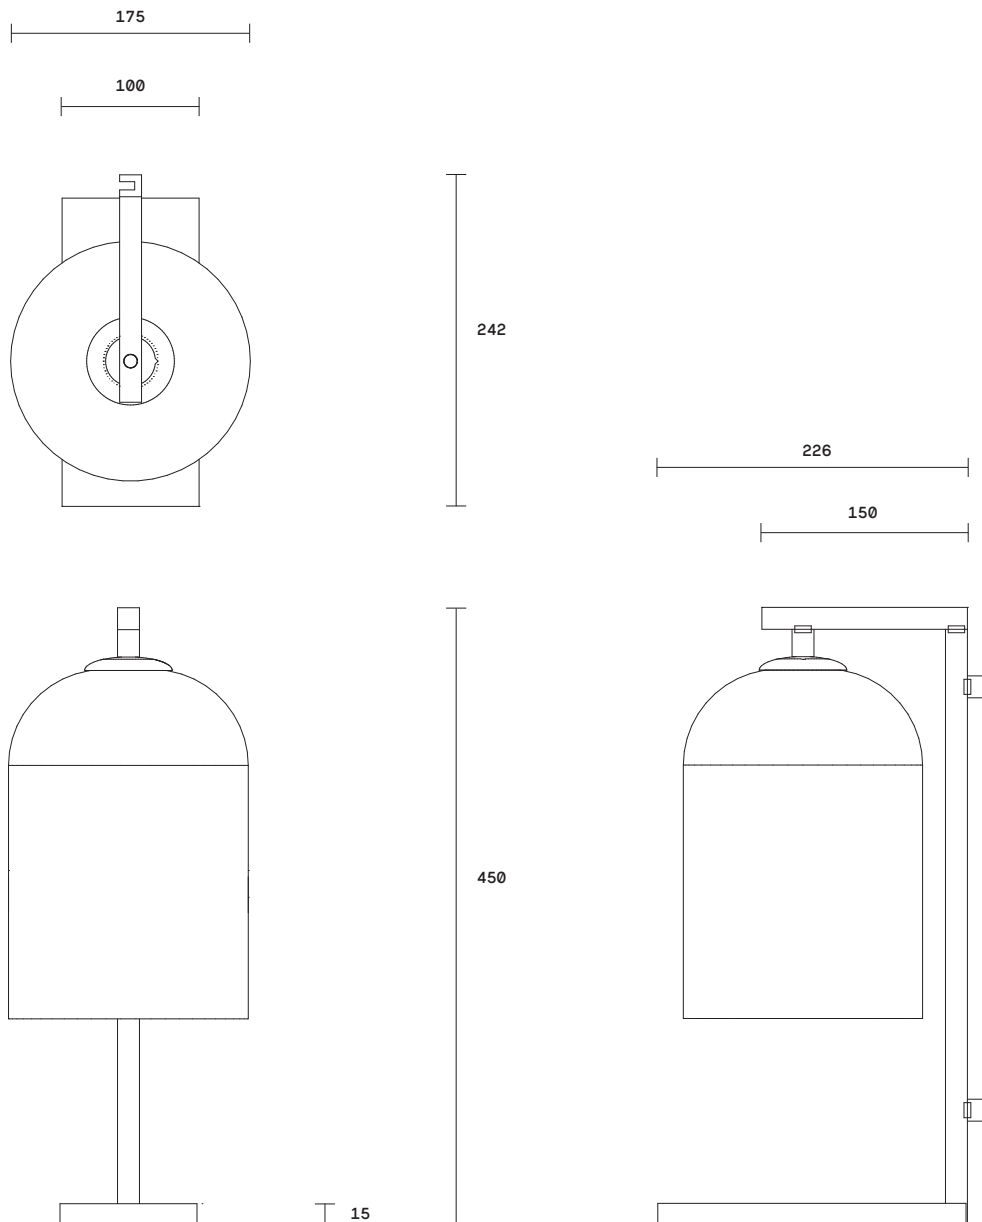

Lumi is timeless in its refined elegance and simplicity of form, its distinctive design characterized by one mouthblown glass vessel cocooned in the other. Together, the vessels express feminine fluidity of form while celebrating the subtle striations found in organic mouthblown glass.

The Lumi shades are removable for easy cleaning.

Lumi is available in wall sconce, table lamp, floor lamp and pendant.

Lead time

6 - 8 weeks

Light source

240V, E14 small fancy round
(35W)

Fitting finishes

Articolo black
Matte white

Dimensions

Stand
Height 435mm
Width of base 100mm
Length of base 226mm

Shade

Outer diameter 175mm

Flex cord colours

Black
Natural linen
White
Black/white mix
Red

Shade combinations

Smoke/smoke
Smoke/frosted smoke
Grey/grey
Clear/white
(Outer shade colour listed
first/inner shade colour listed
second)