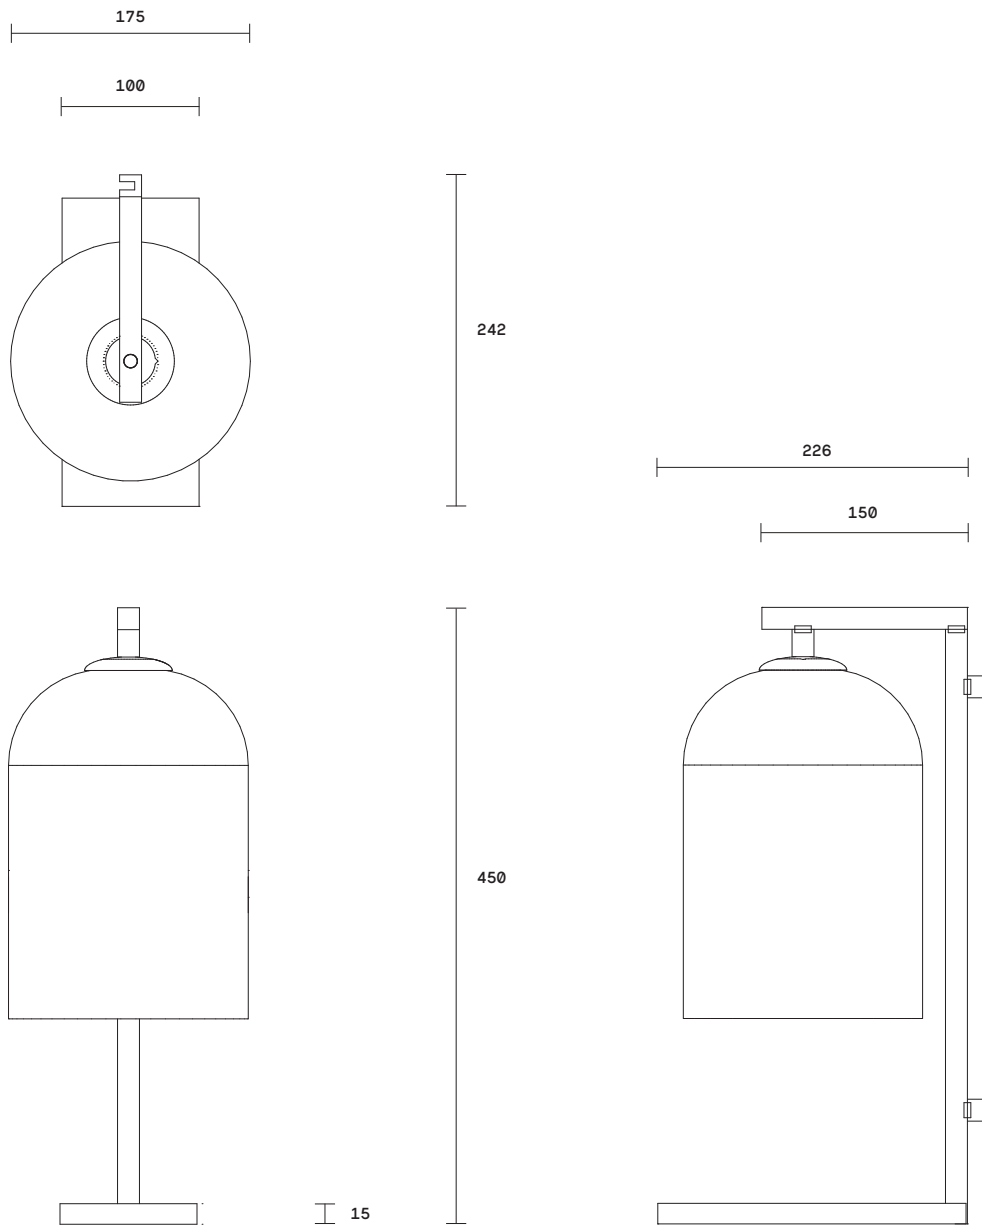

Lumi Collection
Table Lamp

ARTICOLO

Lumi is timeless in its refined elegance and simplicity of form, its distinctive design characterized by one mouthblown glass vessel cocooned in the other. Together, the vessels express feminine fluidity of form while celebrating the subtle striations found in organic mouthblown glass.

The Lumi shades are removable for easy cleaning.

Lumi is available in wall sconce, table lamp, floor lamp and pendant.

Lead time

6 - 8 weeks

Light source

240V, E14 small fancy round
(35W)

Fitting finishes

Articolo black
Matte white

Dimensions

Stand
Height 435mm
Width of base 100mm
Length of base 226mm

Shade

Outer diameter 175mm

Flex cord colours

Black
Natural linen
White
Black/white mix
Red

Shade combinations

Smoke/smoke
Smoke/frosted smoke
Grey/grey
Clear/white
(Outer shade colour listed
first/inner shade colour listed
second)