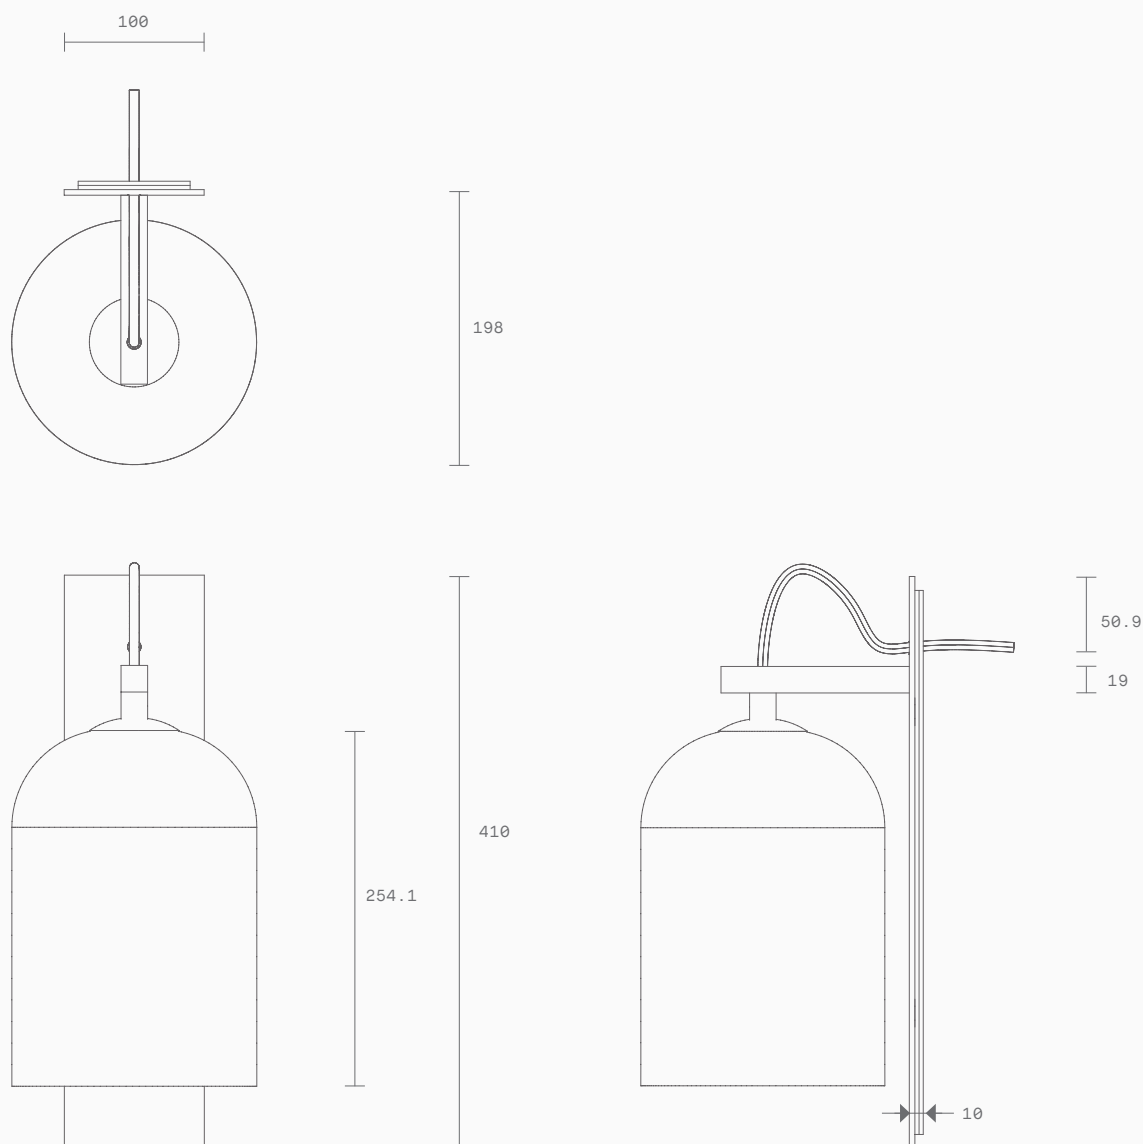

Lumi Collection  
Large Wall Sconce

Lumi is timeless in its refined elegance and simplicity of form, its distinctive design characterized by one mouthblown glass vessel cocooned in the other. Together, the vessels express feminine fluidity of form while celebrating the subtle striations found in organic mouthblown glass.

The Lumi shades are removable for easy cleaning.

Lumi is available in wall sconce, table lamp, floor lamp and pendant.

**Lead time**

6 - 8 weeks

**Light source**

240V, E14 small fancy round (35W)

**Fitting finishes**

Articolo black  
Matte white  
Matte white with brass arm

**Dimensions**

<i>Large face plate</i>	<i>Large shade</i>
Height 410mm	Diameter 175mm
Width 100mm	Height 260mm

<i>Small face plate</i>	<i>Small shade</i>
Height 285mm	Diameter 130mm
Width 100mm	Height 160mm