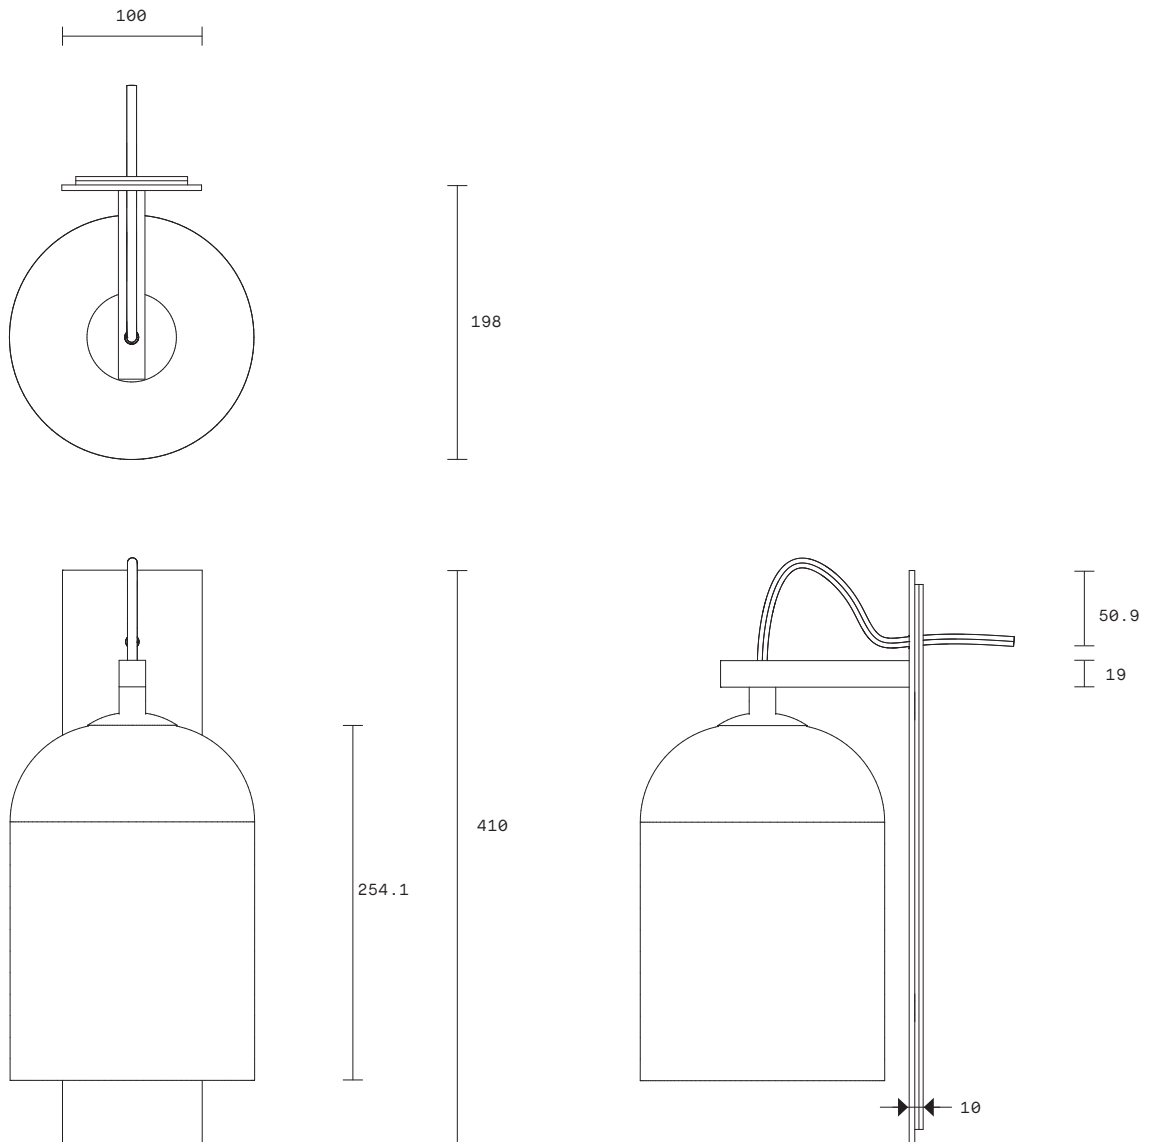

Lumi Collection
Large Wall Sconce

Lumi is timeless in its refined elegance and simplicity of form, its distinctive design characterized by one mouthblown glass vessel cocooned in the other. Together, the vessels express feminine fluidity of form while celebrating the subtle striations found in organic mouthblown glass.

The Lumi shades are removable for easy cleaning.

Lumi is available in wall sconce, table lamp, floor lamp and pendant.

Lead time
6 - 8 weeks

Light source
240V, E14 small fancy round
(35W)

Fitting finishes
Articolo black
Matte white
Matte white with brass arm

Dimensions
Large face plate *Large shade*
Height 410mm Diameter 175mm
Width 100mm Height 260mm

Small face plate *Small shade*
Height 285mm Diameter 130mm
Width 100mm Height 160mm

Flex cord colours
Black
Natural linen
White
Black/white mix
Red