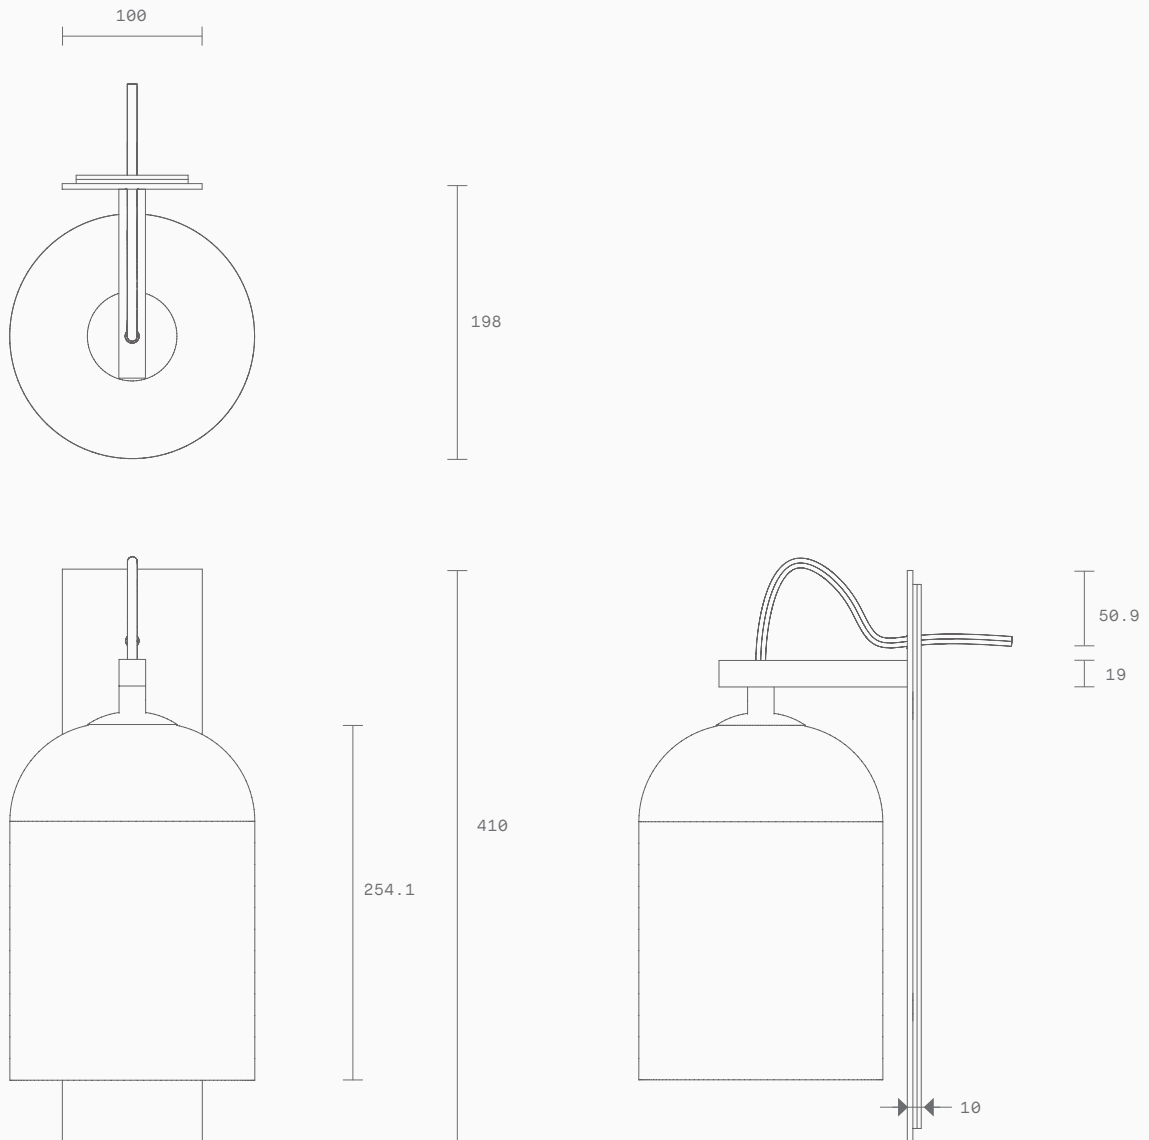

Lumi Collection
Large Wall Sconce

Lumi is timeless in its refined elegance and simplicity of form, its distinctive design characterized by one mouthblown glass vessel cocooned in the other. Together, the vessels express feminine fluidity of form while celebrating the subtle striations found in organic mouthblown glass.

The Lumi shades are removable for easy cleaning.

Lumi is available in wall sconce, table lamp, floor lamp and pendant.

Lead time

6 - 8 weeks

Light source

240V, E14 small fancy round (35W)

Fitting finishes

Articolo black
Matte white
Matte white with brass arm

Dimensions

<i>Large face plate</i>	<i>Large shade</i>
Height 410mm	Diameter 175mm
Width 100mm	Height 260mm

<i>Small face plate</i>	<i>Small shade</i>
Height 285mm	Diameter 130mm
Width 100mm	Height 160mm