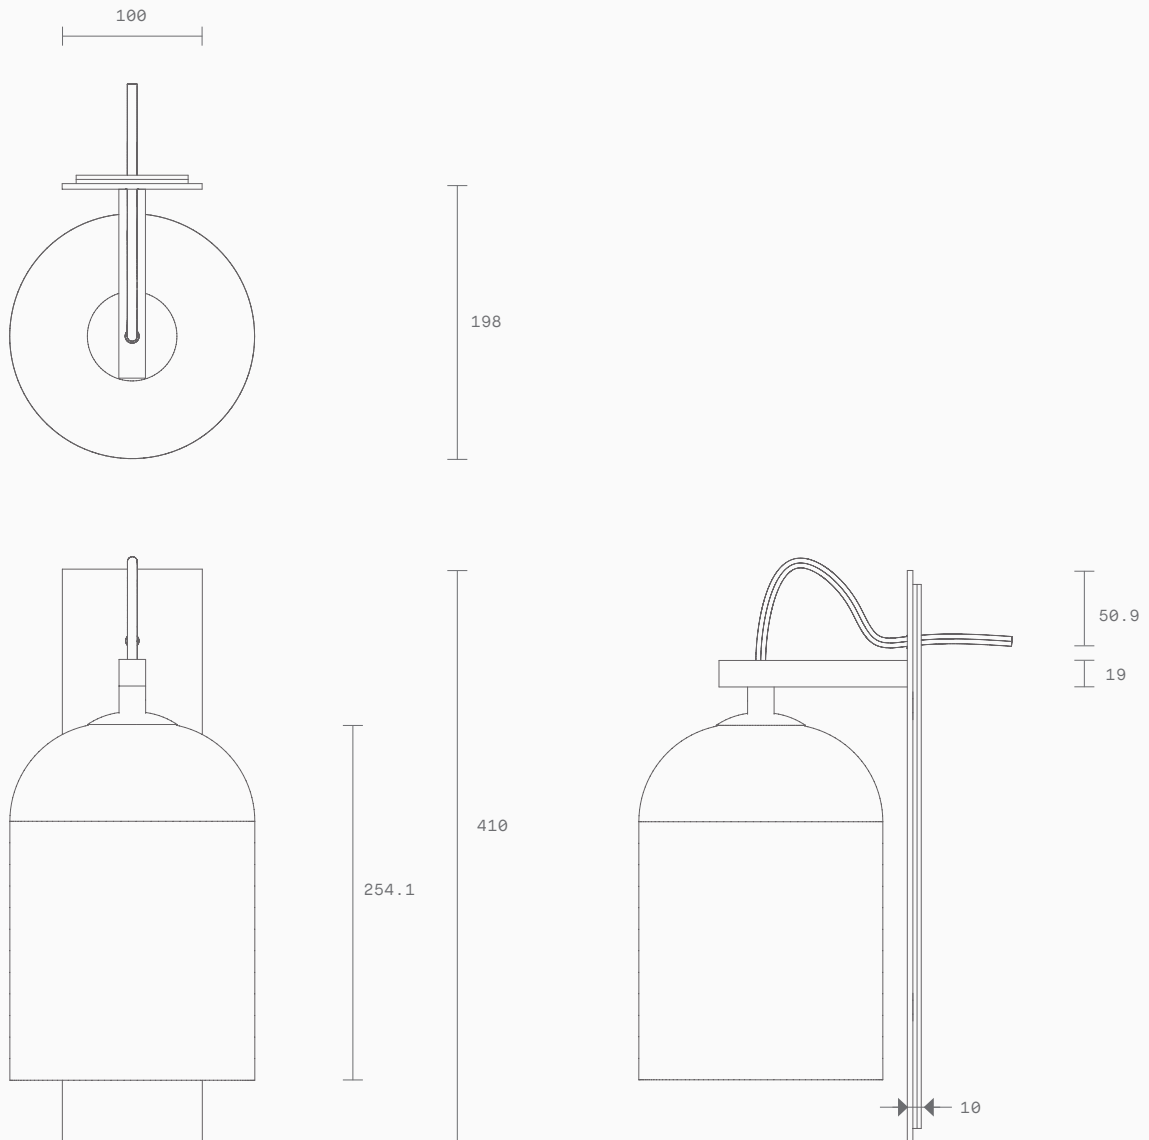

Lumi Collection  
Large Wall Sconce

Lumi is timeless in its refined elegance and simplicity of form, its distinctive design characterized by one mouthblown glass vessel cocooned in the other. Together, the vessels express feminine fluidity of form while celebrating the subtle striations found in organic mouthblown glass.

The Lumi shades are removable for easy cleaning.

Lumi is available in wall sconce, table lamp, floor lamp and pendant.

**Lead time**

6 - 8 weeks

**Light source**

240V, E14 small fancy round (35W)

**Fitting finishes**

Articolo black  
Matte white  
Matte white with brass arm

**Dimensions**

<i>Large face plate</i>	<i>Large shade</i>
Height 410mm	Diameter 175mm
Width 100mm	Height 260mm

<i>Small face plate</i>	<i>Small shade</i>
Height 285mm	Diameter 130mm
Width 100mm	Height 160mm