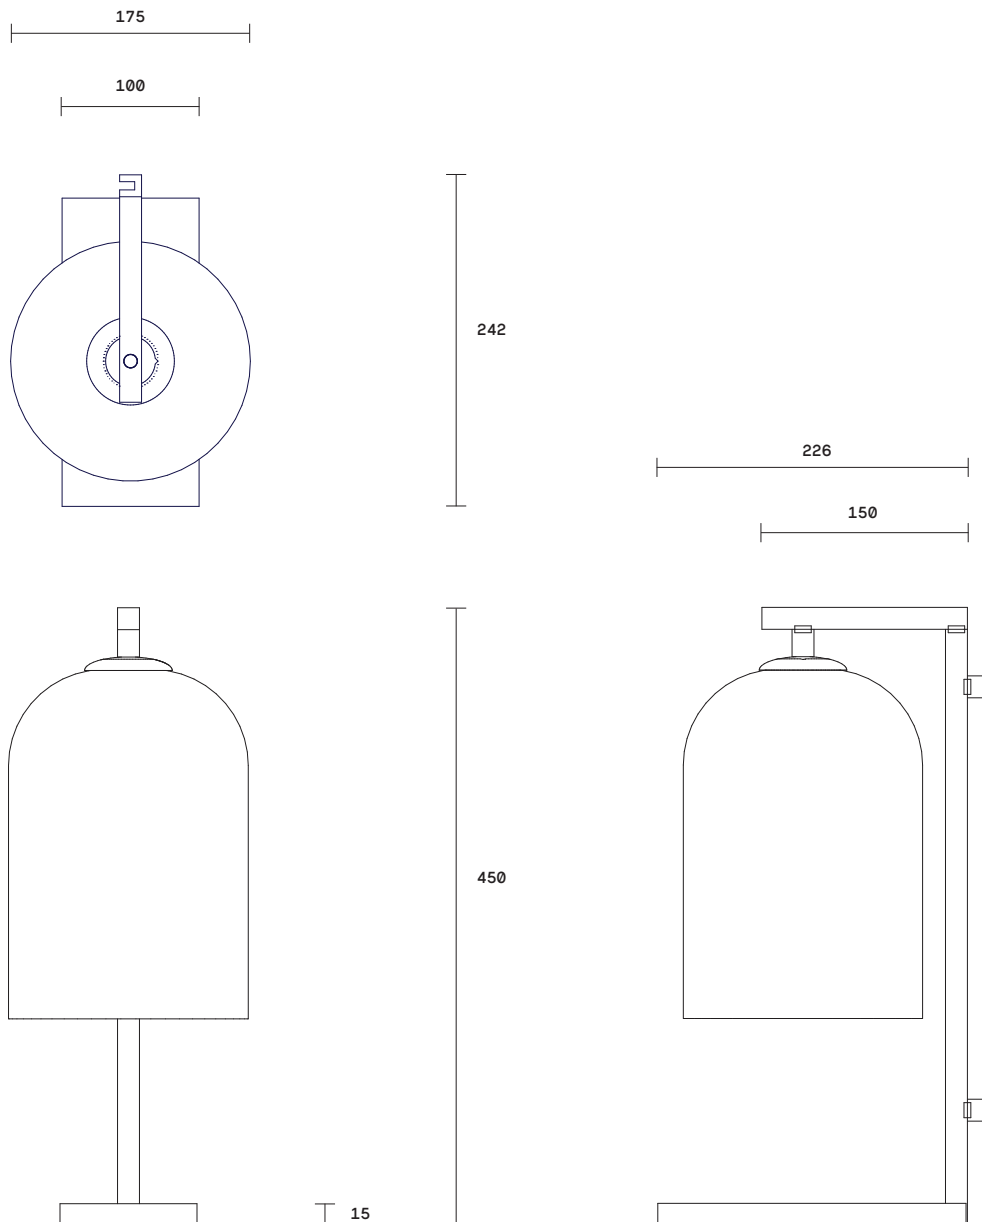

Moni is an innovative yet astute collection, its monochromatic palette softened by a gentle, fluid form that is perfectly complemented in proportion and balance.

The black and white dipped coloured shades add further dynamic, pairing the weightlessness of artisanal mouthblown glass with an opaque quality.

Moni shade is removable for easy cleaning.

Moni available in table lamp, floor lamp, wall sconce and pendant.

Lead time
6 - 8 weeks

Light source
240V, E14 small fancy round
(35W)

Dimensions
Stand
Height 435mm
Width of base 100mm
Length of base 225mm

Shade
Outer diameter 175mm

Fitting finishes
Articolo black
Matte white

Flex cord colours
Black
Natural linen
White
Black/white mix

Shade combinations
White with clear