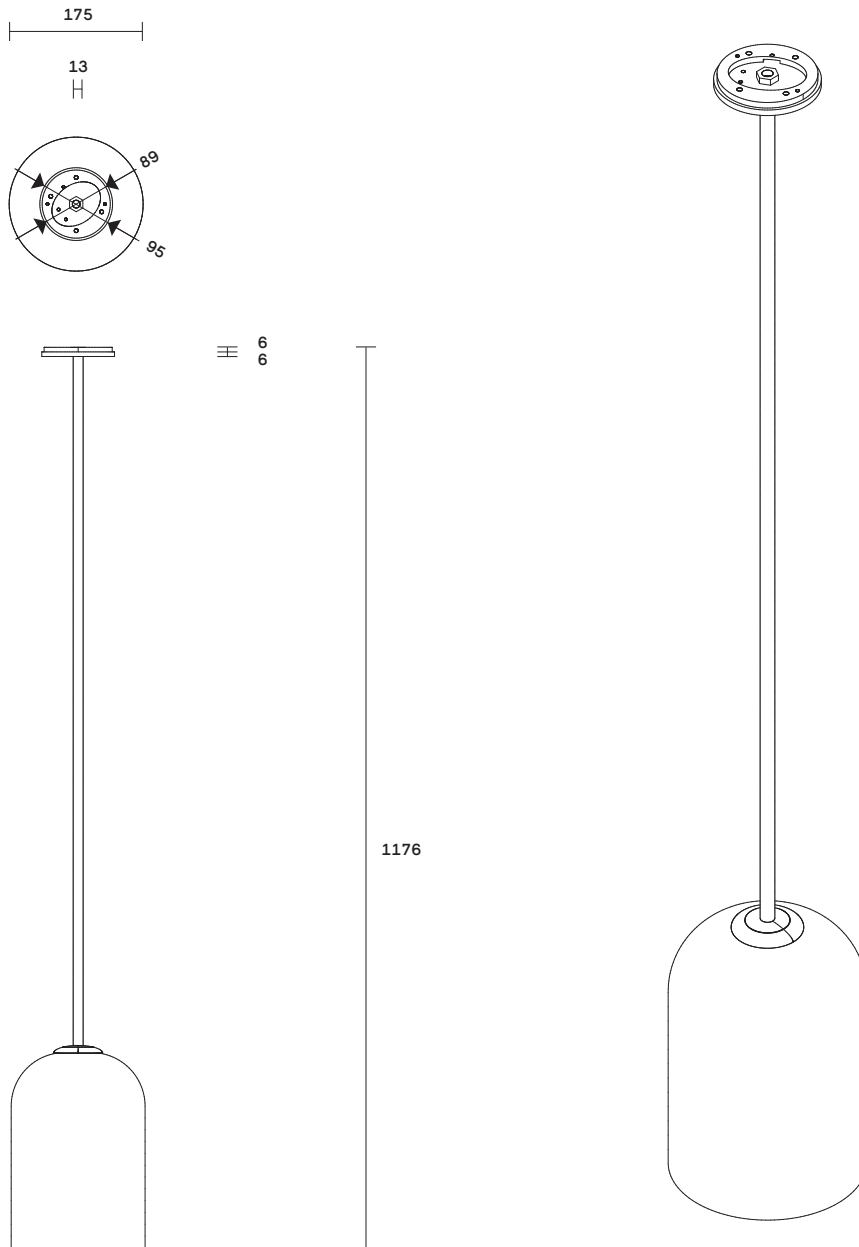

Moni is an innovative yet astute collection, its monochromatic palette softened by a gentle, fluid form that is perfectly complemented in proportion and balance.

The black and white dipped coloured shades add further dynamic, pairing the weightlessness of artisanal mouthblown glass with an opaque quality.

Moni shade is removable for easy cleaning.

Moni available in table lamp, floor lamp, wall sconce and pendant.

Lead time
6 - 8 weeks

Light source
240V, E14 small fancy round
(35W)

Dimensions
Rod
Length: 900mm
(Variations to rod length can be specified at time of order placement)

Shade
Outer diameter: 175mm
Height: 260mm

Fitting finishes
Articolo black
Matte white

Flex cord colours
Black
Natural linen
White
Black/white mix

Shade combinations
White with clear