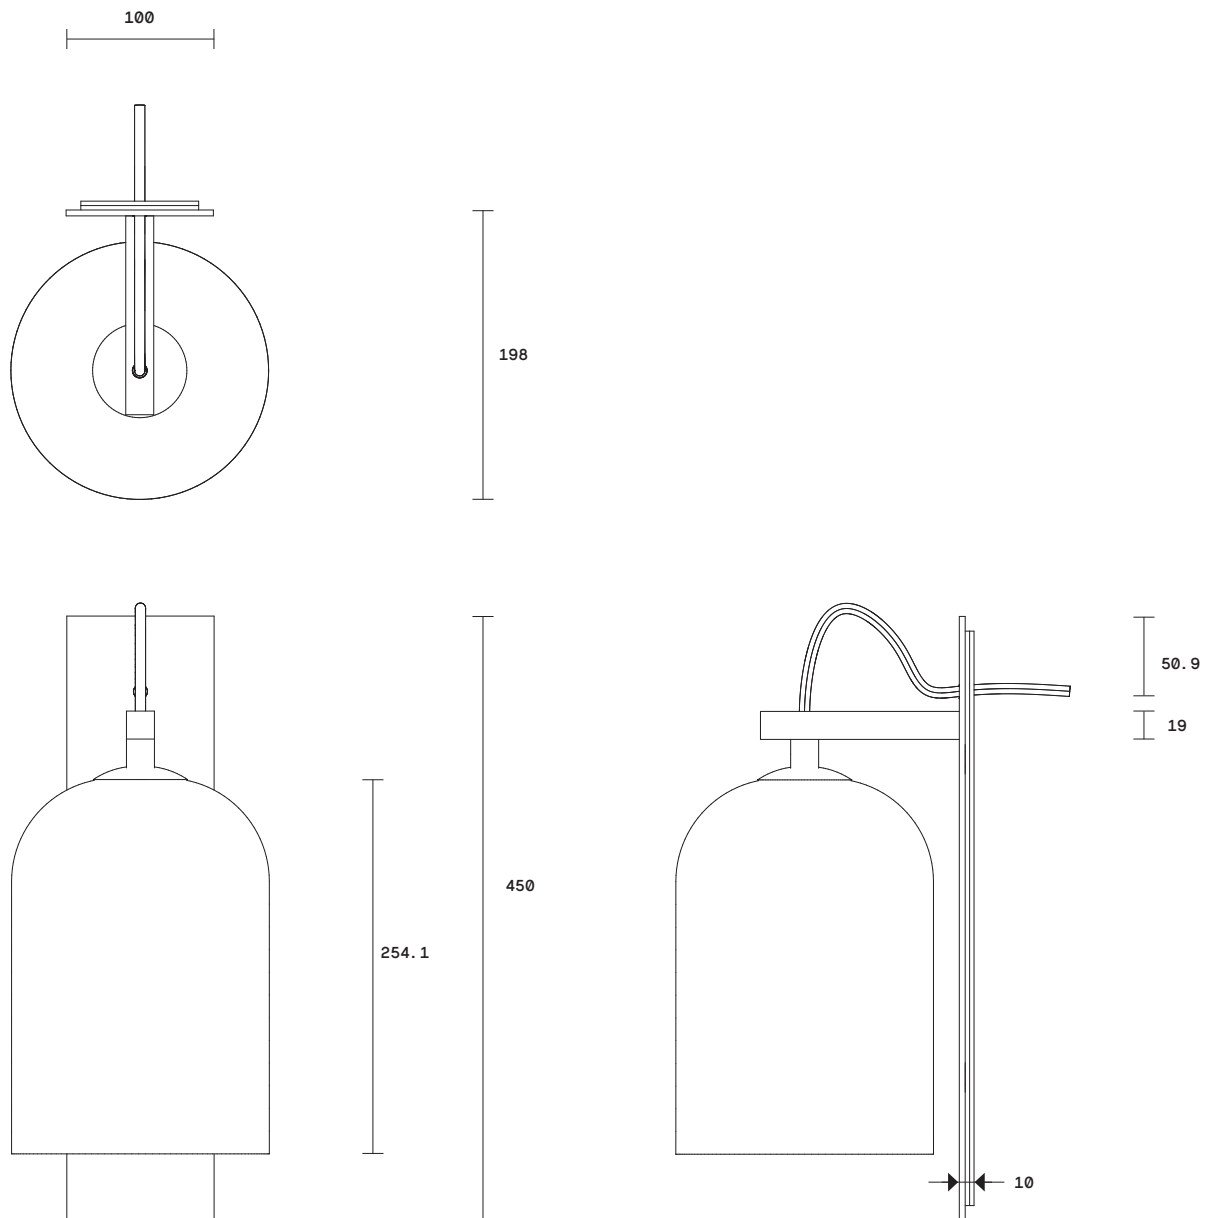

Moni is an innovative yet astute collection, its monochromatic palette softened by a gentle, fluid form that is perfectly complemented in proportion and balance.

The black and white dipped coloured shades add further dynamic, pairing the weightlessness of artisanal mouthblown glass with an opaque quality.

Moni shade is removable for easy cleaning.

Moni available in table lamp, floor lamp, wall sconce and pendant.

Lead time
6 - 8 weeks

Light source
240V, E14 small fancy round
(35W)

Dimensions
Face plate
Height 410mm
Width 100mm

Shade
Diameter 175mm

Fitting finishes
Articolo black
Matte white

Flex cord colours
Black
Natural linen
White
Black/white mix

Shade combinations
White with clear