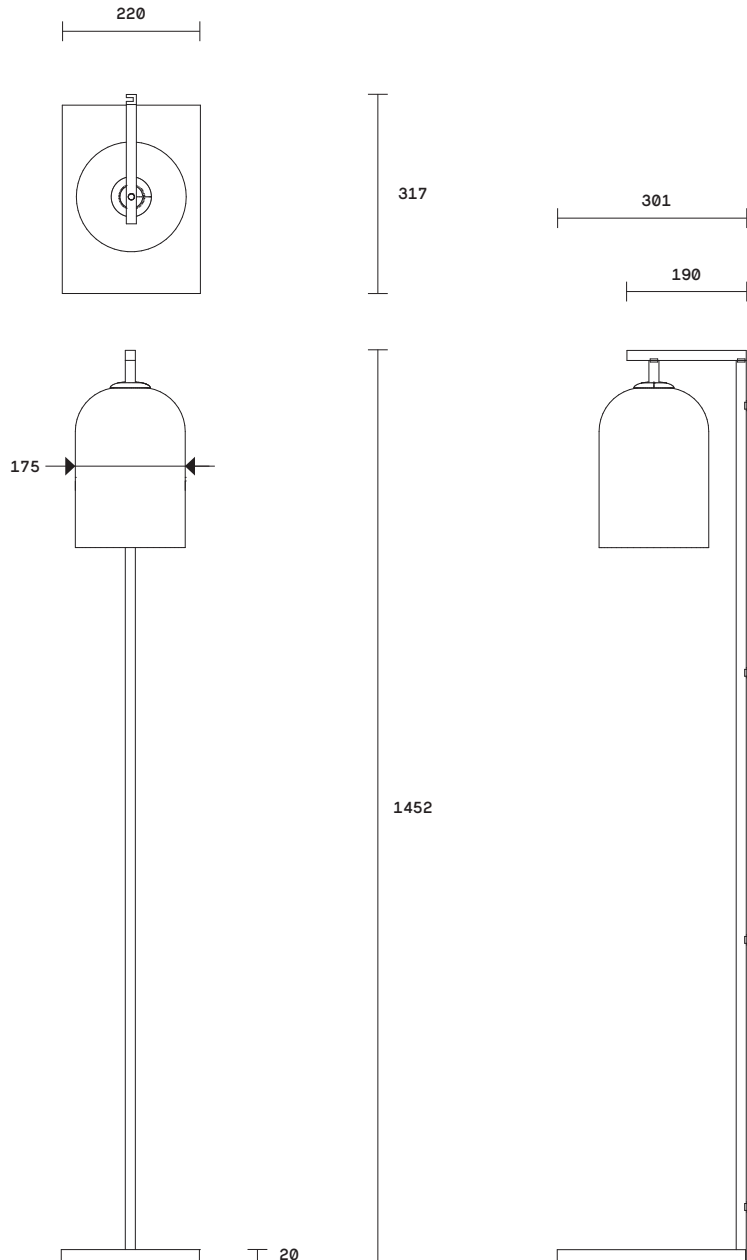

Moni Collection Floor Lamp

Specification Sheet

Moni is an innovative yet astute collection, its monochromatic palette softened by a gentle, fluid form that is perfectly complemented in proportion and balance.

The black and white dipped coloured shades add further dynamic, pairing the weightlessness of artisanal mouthblown glass with an opaque quality.

Moni shade is removable for easy cleaning.

Moni available in table lamp, floor lamp, wall sconce and pendant.

Lead time
6 - 8 weeks

Light source
240V, E14 small fancy round
(35W)

Dimensions
Stand
Height 1452mm
Width of base 220mm
Length of base 301mm

Shade
Outer diameter 175mm

Fitting finishes
Articolo black
Matte white

Flex cord colours
Black
Natural linen
White
Black/white mix

Shade combinations
White with clear