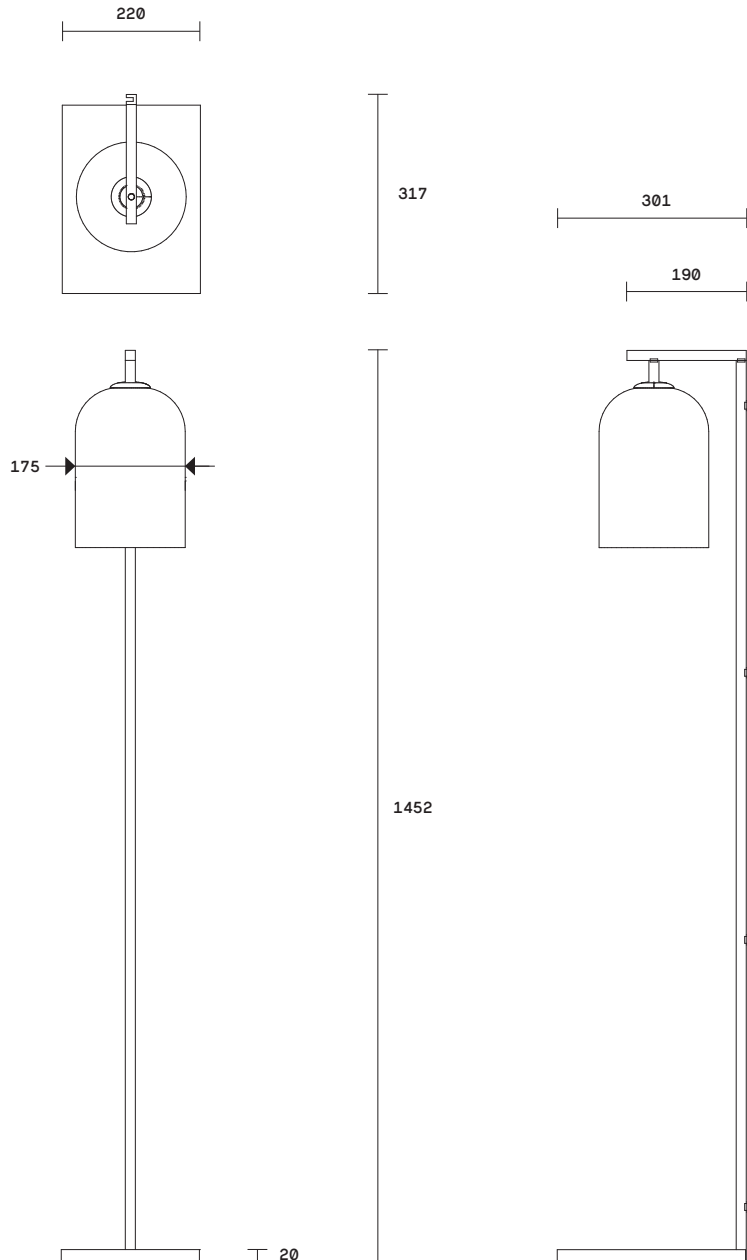

Moni Collection Floor Lamp

Specification Sheet

Moni is an innovative yet astute collection, its monochromatic palette softened by a gentle, fluid form that is perfectly complemented in proportion and balance.

The black and white dipped coloured shades add further dynamic, pairing the weightlessness of artisanal mouthblown glass with an opaque quality.

Moni shade is removable for easy cleaning.

Moni available in table lamp, floor lamp, wall sconce and pendant.

Lead time

6 - 8 weeks

Light source

240V, E14 small fancy round (35W)

Dimensions

Stand

Height 1452mm
Width of base 220mm
Length of base 301mm

Shade

Outer diameter 175mm

Fitting finishes

Articolo black
Matte white

Flex cord colours

Black
Natural linen
White
Black/white mix

Shade combinations

White with clear