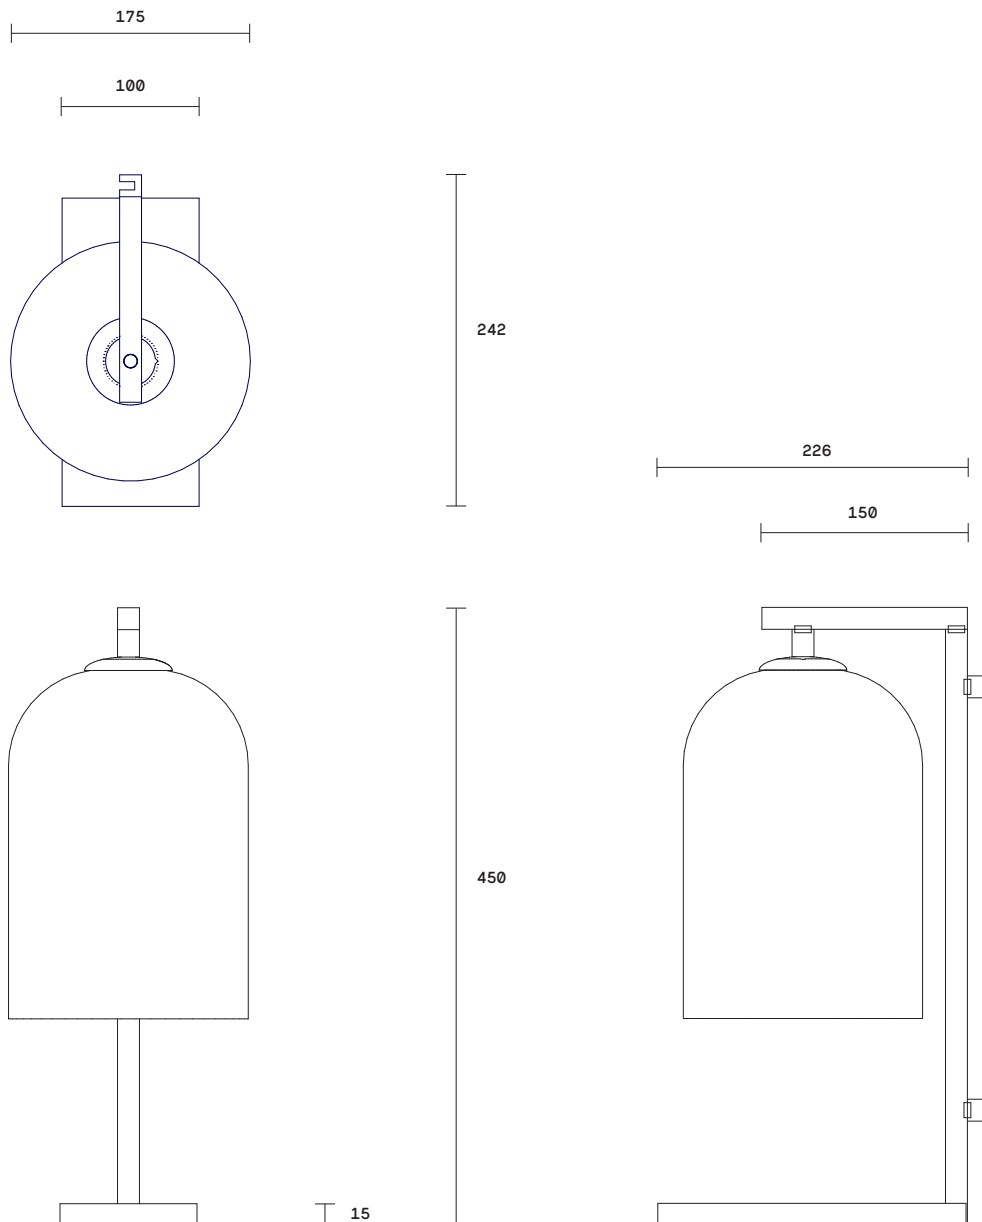

Moni is an innovative yet astute collection, its monochromatic palette softened by a gentle, fluid form that is perfectly complemented in proportion and balance.

The black and white dipped coloured shades add further dynamic, pairing the weightlessness of artisanal mouthblown glass with an opaque quality.

Moni shade is removable for easy cleaning.

Moni available in table lamp, floor lamp, wall sconce and pendant.

Lead time

6 - 8 weeks

Light source

240V, E14 small fancy round (35W)

Dimensions

Stand
Height 435mm
Width of base 100mm
Length of base 225mm

Shade

Outer diameter 175mm

Fitting finishes

Articolo black
Matte white

Flex cord colours

Black
Natural linen
White
Black/white mix

Shade combinations

White with clear