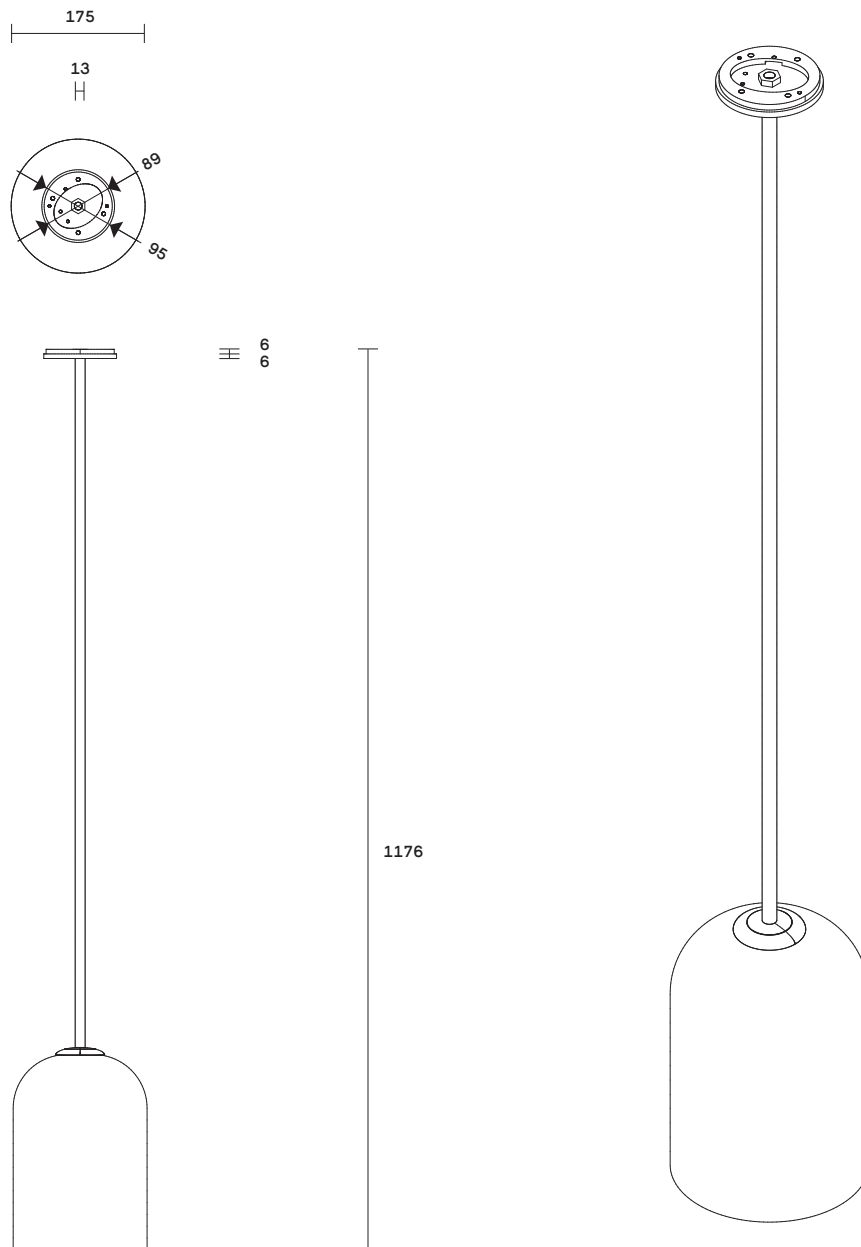

Moni is an innovative yet astute collection, its monochromatic palette softened by a gentle, fluid form that is perfectly complemented in proportion and balance.

The black and white dipped coloured shades add further dynamic, pairing the weightlessness of artisanal mouthblown glass with an opaque quality.

Moni shade is removable for easy cleaning.

Moni available in table lamp, floor lamp, wall sconce and pendant.

Lead time
6 - 8 weeks

Light source
240V, E14 small fancy round
(35W)

Dimensions
Rod
Length 900mm
(Variations to rod length can be specified at time of order placement)

Shade
Outer diameter 175mm
Height 260mm

Fitting finishes
Articolo black
Matte white

Flex cord colours
Black
Natural linen
White
Black/white mix

Shade combinations
White with clear