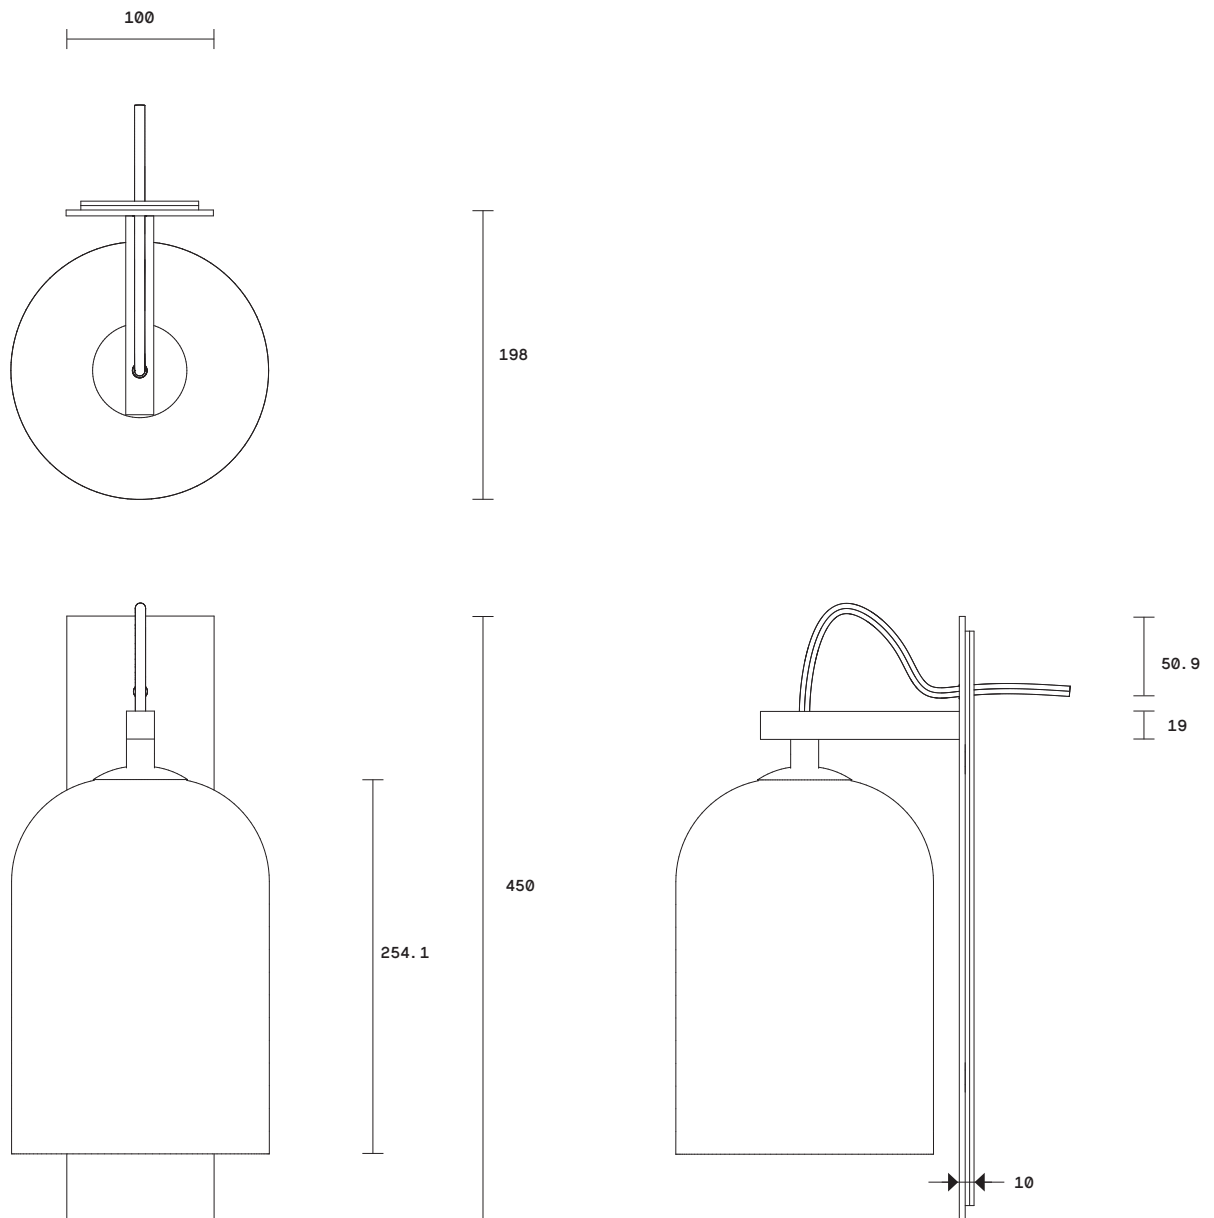

Moni is an innovative yet astute collection, its monochromatic palette softened by a gentle, fluid form that is perfectly complemented in proportion and balance.

The black and white dipped coloured shades add further dynamic, pairing the weightlessness of artisanal mouthblown glass with an opaque quality.

Moni shade is removable for easy cleaning.

Moni available in table lamp, floor lamp, wall sconce and pendant.

Lead time

6 - 8 weeks

Light source

240V, E14 small fancy round (35W)

Dimensions

Face plate
Height 410mm
Width 100mm

Shade

Diameter 175mm

Fitting finishes

Articolo black
Matte white

Flex cord colours

Black
Natural linen
White
Black/white mix

Shade combinations

White with clear