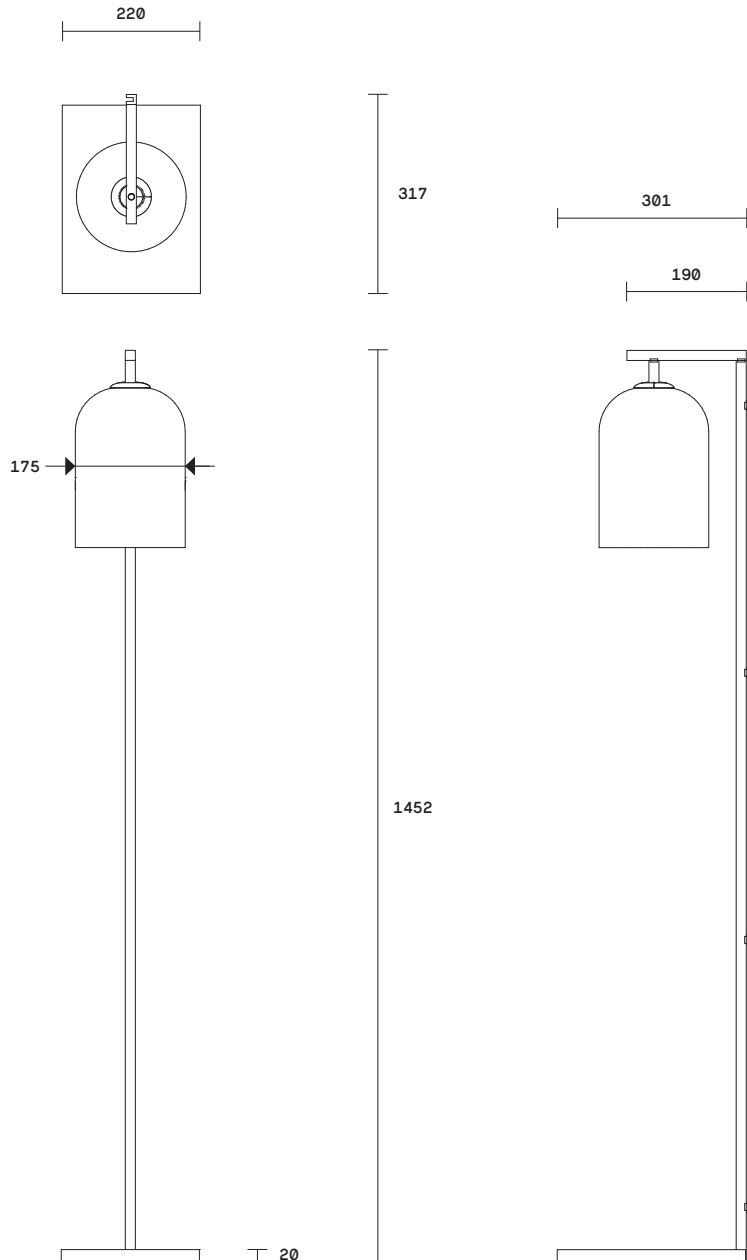

Moni Collection Floor Lamp

Specification Sheet

Moni is an innovative yet astute collection, its monochromatic palette softened by a gentle, fluid form that is perfectly complemented in proportion and balance.

The black and white dipped coloured shades add further dynamic, pairing the weightlessness of artisanal mouthblown glass with an opaque quality.

Moni shade is removable for easy cleaning.

Moni available in table lamp, floor lamp, wall sconce and pendant.

Lead time
6 - 8 weeks

Light source
240V, E14 small fancy round
(35W)

Dimensions
Stand
Height 1452mm
Width of base 220mm
Length of base 301mm

Shade
Outer diameter 175mm

Fitting finishes
Articolo black
Matte white

Flex cord colours
Black
Natural linen
White
Black/white mix

Shade combinations
White with clear