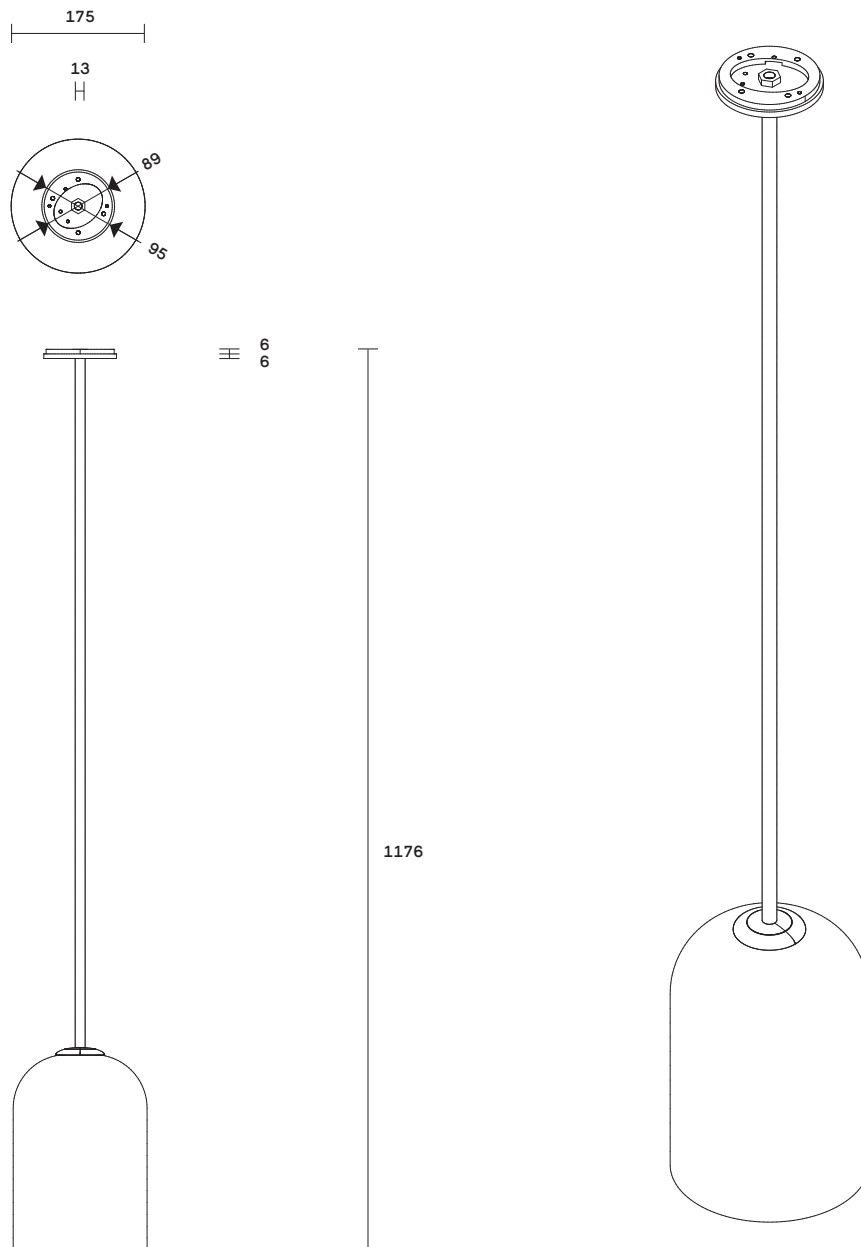

Moni Collection
Pendant

Moni is an innovative yet astute collection, its monochromatic palette softened by a gentle, fluid form that is perfectly complemented in proportion and balance.

The black and white dipped coloured shades add further dynamic, pairing the weightlessness of artisanal mouthblown glass with an opaque quality.

Moni shade is removable for easy cleaning.

Moni available in table lamp, floor lamp, wall sconce and pendant.

Lead time
6 - 8 weeks

Light source
240V, E14 small fancy round
(35W)

Dimensions
Rod
Length 900mm
(Variations to rod length can be specified at time of order placement)

Shade
Outer diameter 175mm
Height 260mm

Fitting finishes
Articolo black
Matte white

Flex cord colours
Black
Natural linen
White
Black/white mix

Shade combinations
White with clear