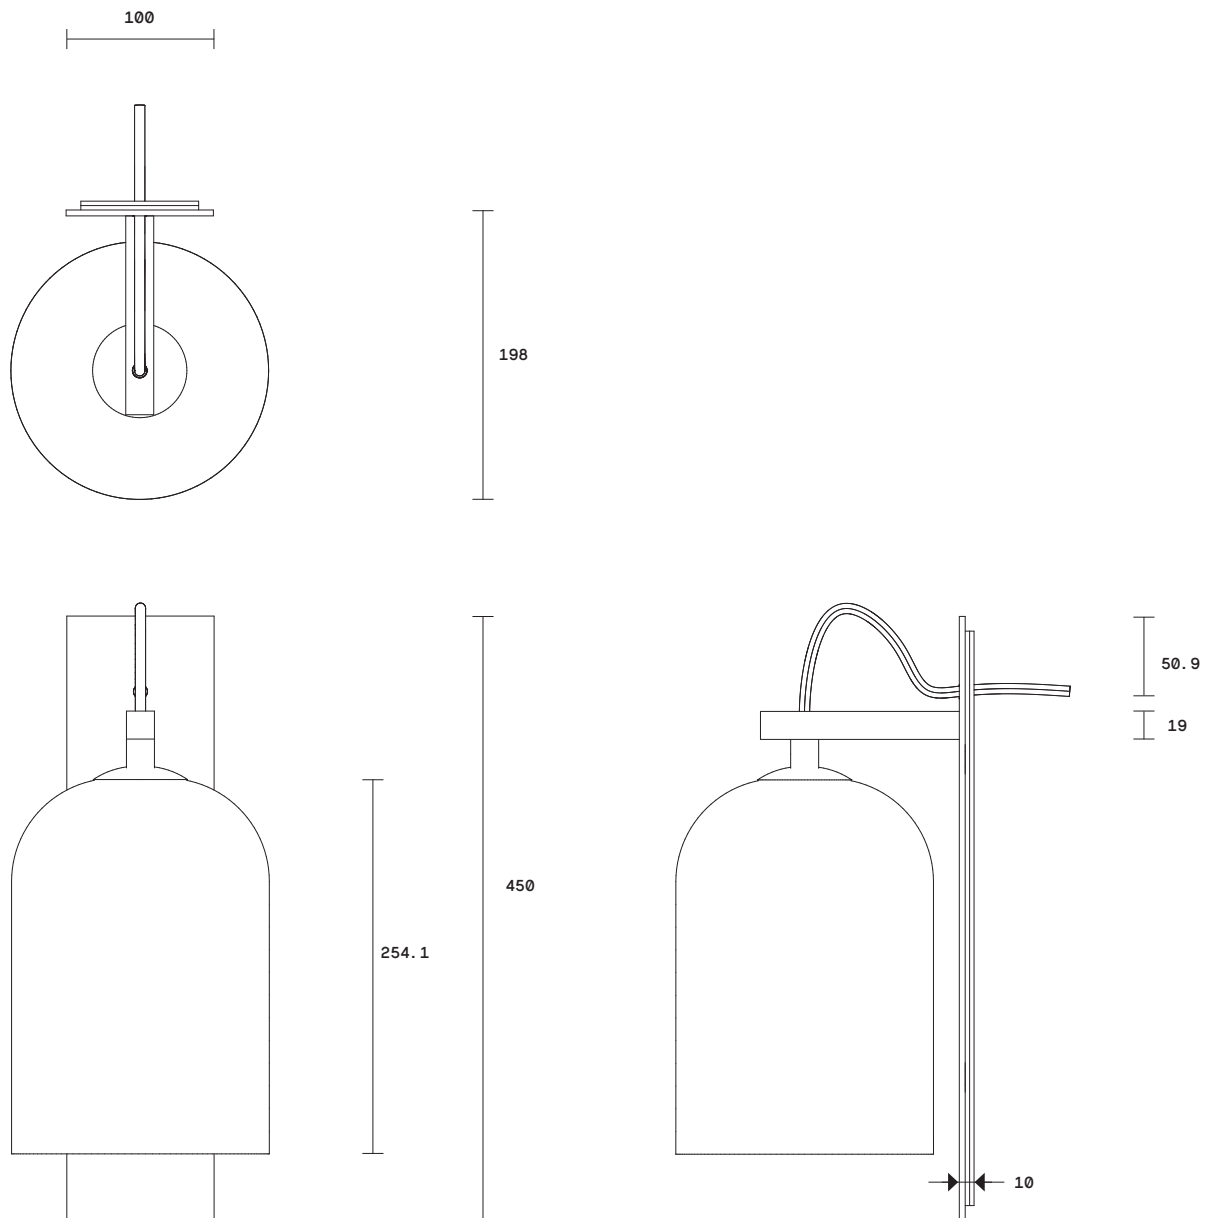

Moni Collection
Wall Sconce

Moni is an innovative yet astute collection, its monochromatic palette softened by a gentle, fluid form that is perfectly complemented in proportion and balance.

The black and white dipped coloured shades add further dynamic, pairing the weightlessness of artisanal mouthblown glass with an opaque quality.

Moni shade is removable for easy cleaning.

Moni available in table lamp, floor lamp, wall sconce and pendant.

Lead time

6 - 8 weeks

Light source

240V, E14 small fancy round (35W)

Dimensions

Face plate
Height 410mm
Width 100mm

Shade

Diameter 175mm

Fitting finishes

Articolo black
Matte white

Flex cord colours

Black
Natural linen
White
Black/white mix

Shade combinations

White with clear