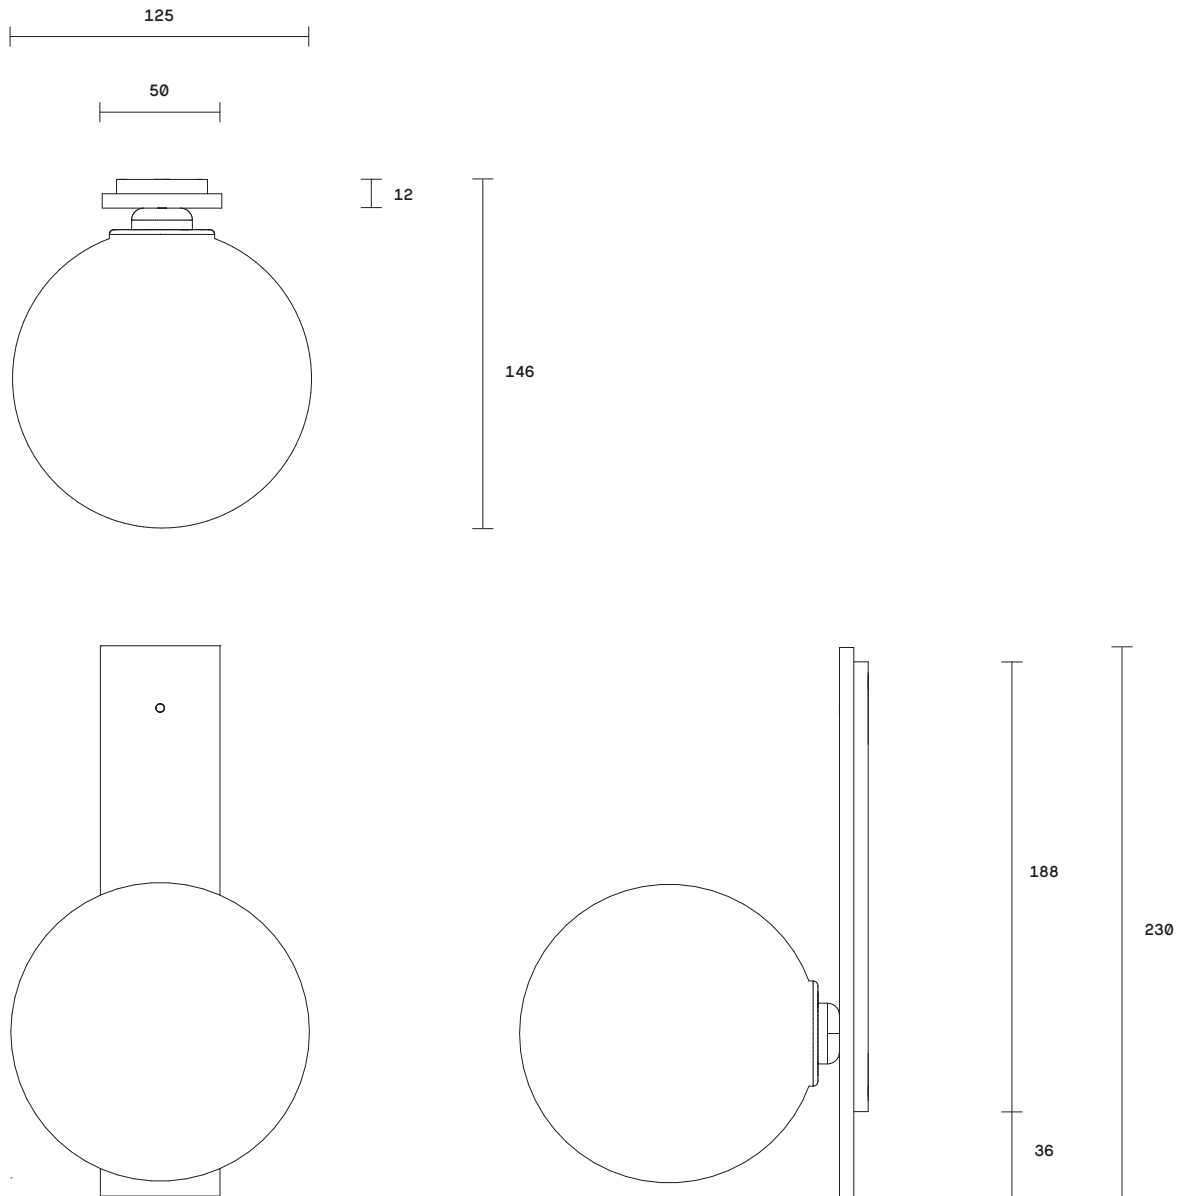

Simplistic in its Scandinavian-inspired design with its spiralling pinpoint bubble detailing, Scandi Ball's glass orb evokes a sophisticated sensibility, enhanced by the handcrafted materiality.

The piece really comes alive when lit, casting bubble patterns onto walls that exude an ethereal beauty.

Scandi ball is removable for easy cleaning.

Lead time

8 weeks

Light source

12V, G4 1.5W LED (2700k)

Requires driver / transformer installation

Dimmable upon request

Dimensions

Backplate

Width 50mm

Height 230mm

Shade

Diameter 125mm

Fitting designs

Kick

Flat

Round

Fitting finishes

Articolo black

Matte white

Brass

Mid bronze