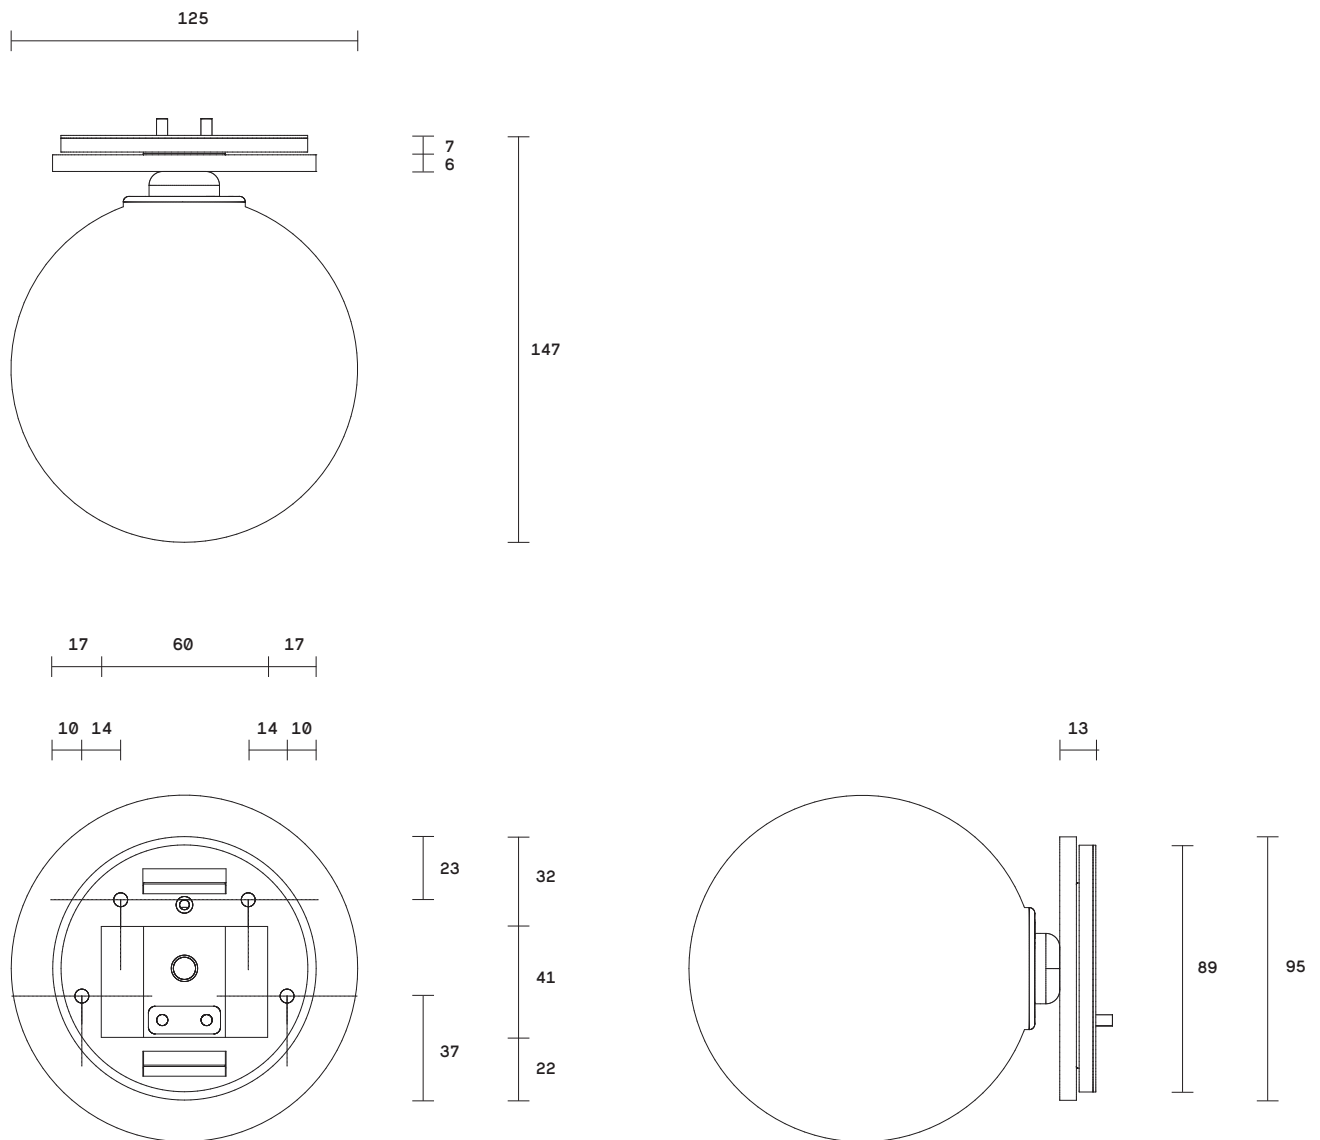

Simplistic in its Scandinavian-inspired design with its spiralling pinpoint bubble detailing, Scandi Ball's glass orb evokes a sophisticated sensibility, enhanced by the handcrafted materiality.

The piece really comes alive when lit, casting bubble patterns onto walls that exude an ethereal beauty.

Scandi ball is removable for easy cleaning.

Lead time

8 weeks

Light source

12V, G4 1.5W LED (2700k)

Requires driver / transformer installation

Dimmable upon request

Dimensions

Backplate

Diameter 95mm

Shade

Diameter 125mm

Fitting designs

Kick

Flat

Round

Fitting finishes

Articolo black

Matte white

Brass

Mid bronze