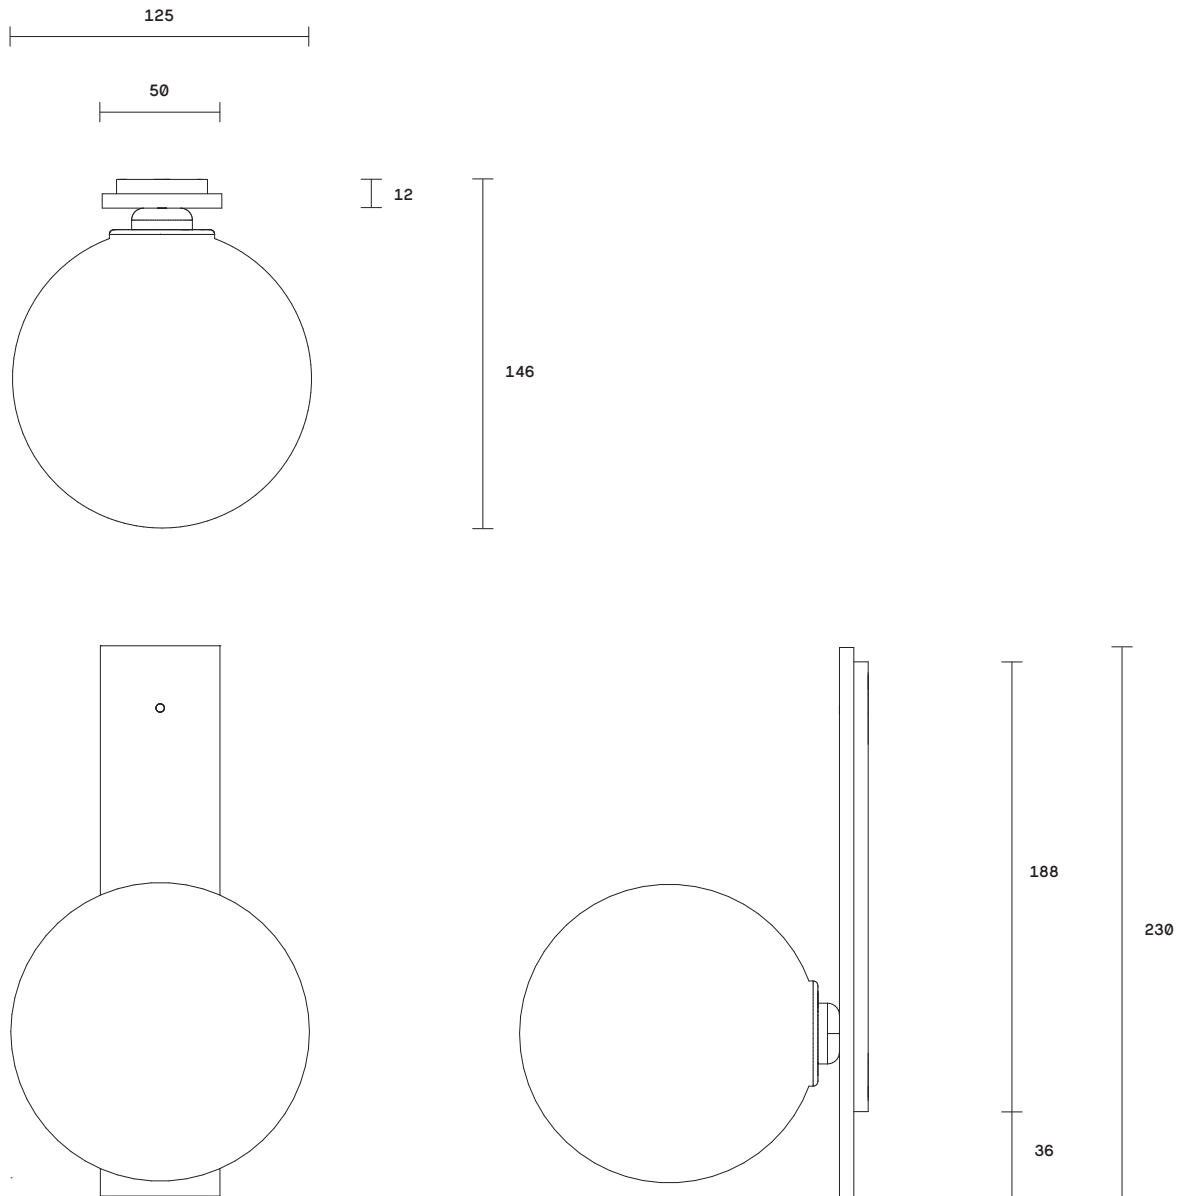

Scandi Collection
Wall Sconce Flat

Simplistic in its Scandinavian-inspired design with its spiralling pinpoint bubble detailing, Scandi Ball's glass orb evokes a sophisticated sensibility, enhanced by the handcrafted materiality.

The piece really comes alive when lit, casting bubble patterns onto walls that exude an ethereal beauty.

Scandi ball is removable for easy cleaning.

Lead time

8 weeks

Light source

12V, G4 1.5W LED (2700k)

Requires driver / transformer installation

Dimmable upon request

Dimensions

Backplate

Width 50mm

Height 230mm

Shade

Diameter 125mm

Fitting designs