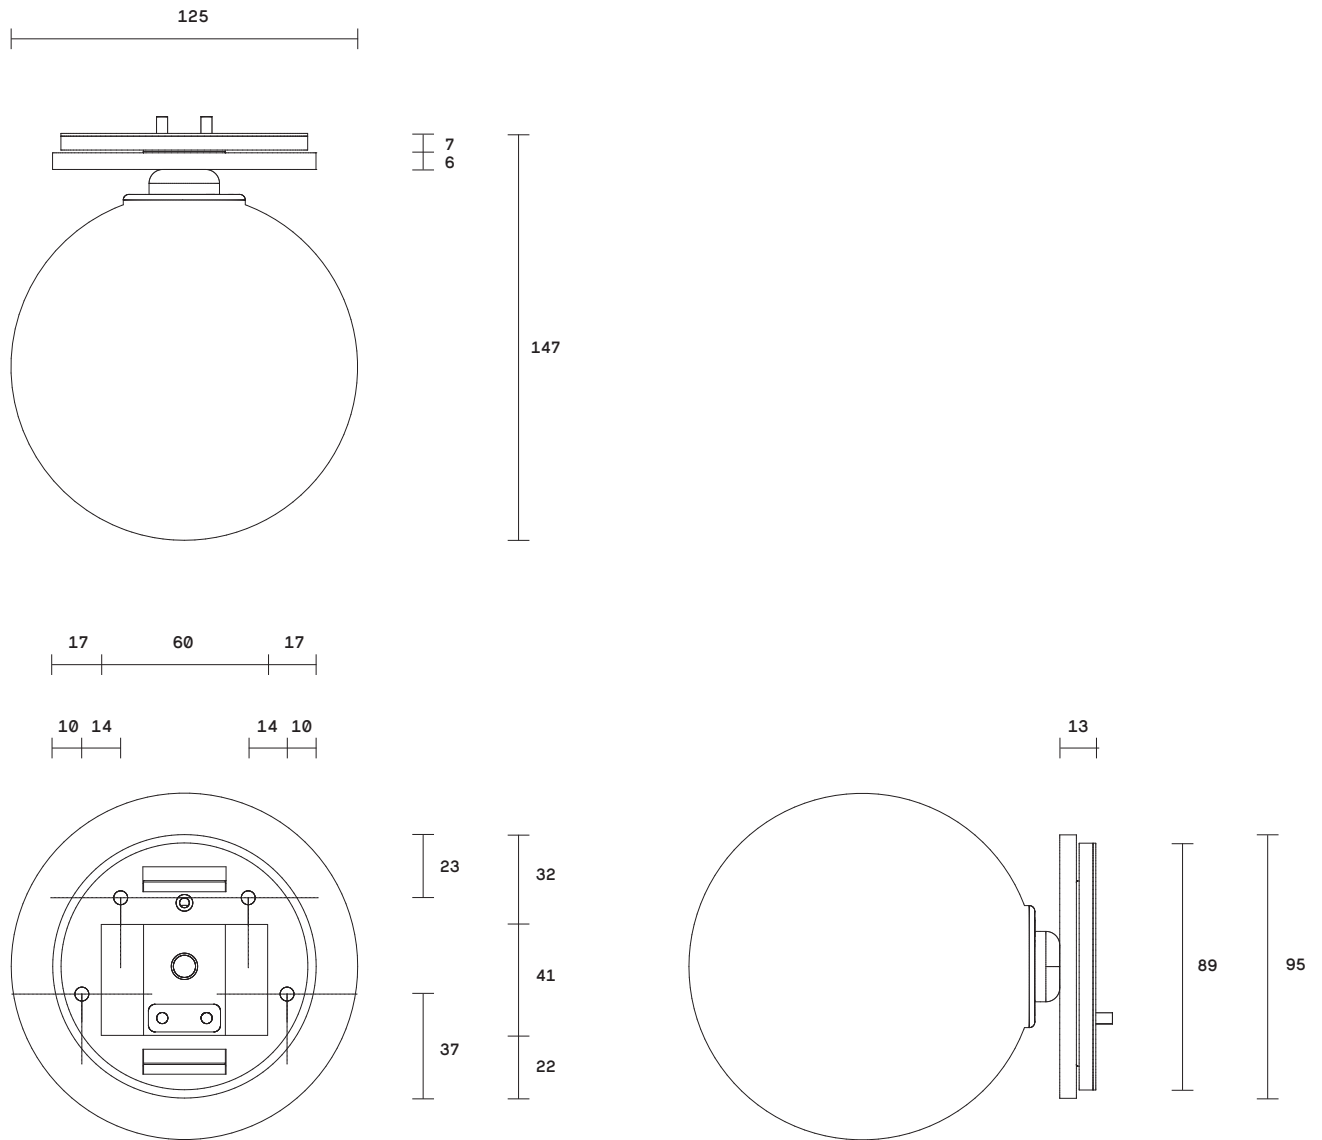

Scandi Collection
Wall Sconce With Round

Simplistic in its Scandinavian-inspired design with its spiralling pinpoint bubble detailing, Scandi Ball's glass orb evokes a sophisticated sensibility, enhanced by the handcrafted materiality.

The piece really comes alive when lit, casting bubble patterns onto walls that exude an ethereal beauty.

Scandi ball is removable for easy cleaning.

Lead time

8 weeks

Light source

12V, G4 1.5W LED (2700k)

Requires driver / transformer installation

Dimmable upon request

Dimensions

Backplate

Diameter 95mm

Shade

Diameter 125mm

Fitting designs

Kick