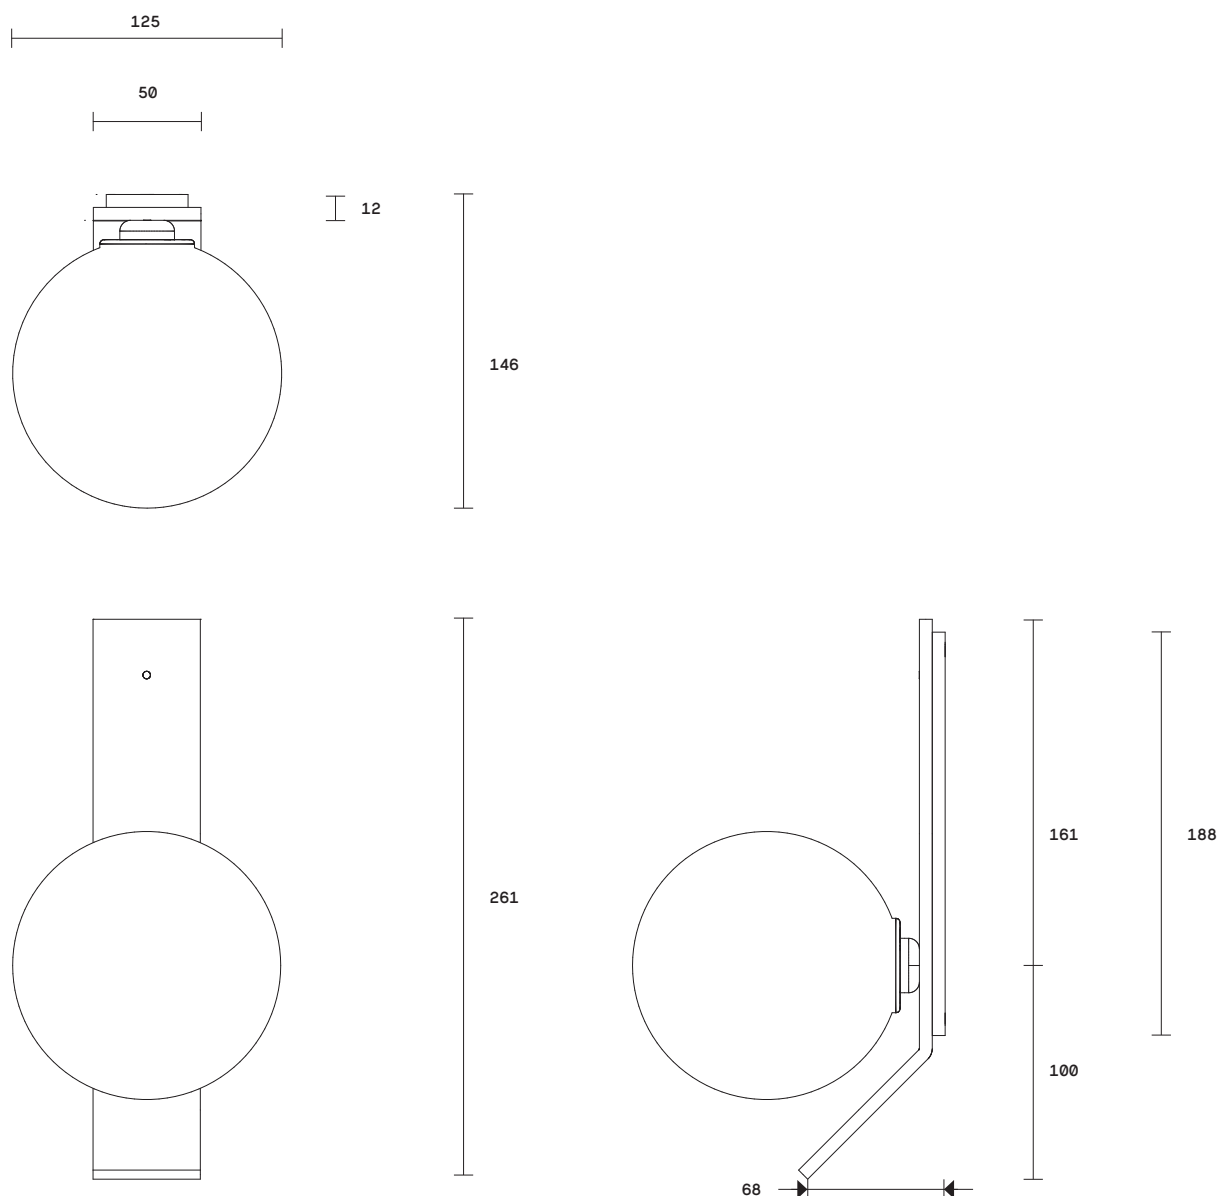

Individual in form and materiality, the Spoti Ball wall sconce is a playful, innovative and graceful at once. Carefully brought to life by artisan hands, the attention to detail in the craftsmanship of Spoti makes each light an enduring work of art.

The elegant orbs are made from mouthblown glass with either black or white spots that throw intriguing ocelot patterns across a wall when the Spoti ball is lit.

Spoti ball is removable for easy cleaning.

Lead time

8 weeks

Light source

12V, G4 1.5W LED (2700k)

Requires driver / transformer installation

Dimmable upon request

Dimensions

Backplate

Width 50mm

Height 261mm

Shade

Diameter 125mm

Fitting designs

Kick

Flat

Round

Fitting finishes

Articolo black

Matte white

Brass

Mid bronze